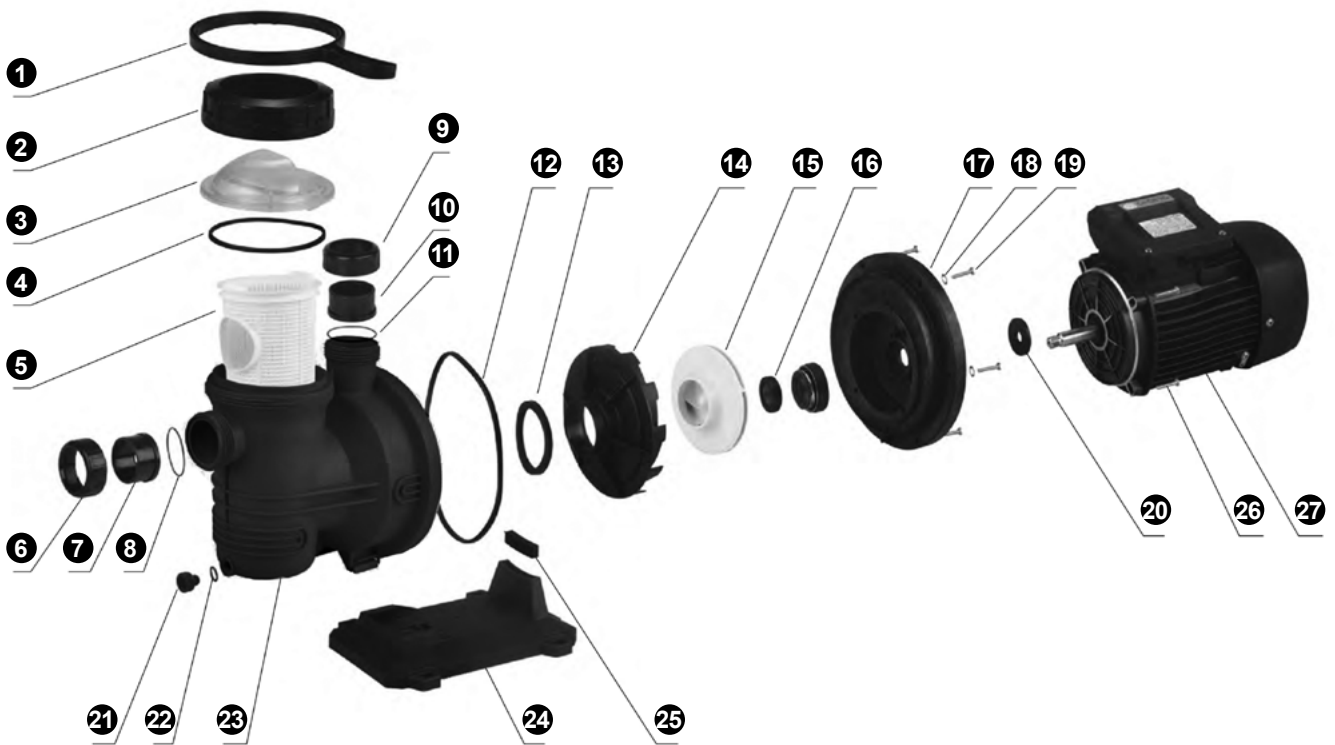

FLOW, SINGLE STAGE CENTRIFUGAL POOL PUMP

ACQUA SOURCE™

FLOW-050 • FLOW-075 • FLOW-100 • FLOW-150

No.	Description	Quantity	Code
1	Handle		2041031002
2	Strainer Cover Nut		2041031001
3	Strainer Cover		2041030901
4	Strainer Cover O'ring		3080080021
5	Strainer Basket		2041030803
6	Inlet Nut		2041030401
7	Inlet Pipe		2041030501
8	Inlet O'ring		3080080008
9	Outlet Nut		2041030401
10	Outlet Pipe		2041030501
11	Outlet O'ring		3080080008
12	Pump Body O'ring		3080080003
13	Diffuser O'ring		3080080004
14	Diffuser		2041030701
15	Impeller FLOW-150		2041030313
	Impeller FLOW-100		2041030308
	Impeller FLOW-075		2041030309
	Impeller FLOW-050		2041030311
16	Mechanical Seal		3060023
17	Pump Cover		2041030201
18	Pump Body Washer		3010170023
19	Pump Body Screw		3010010033
20	Drop Guard		
21	Drain Plug		2049990002
22	Drain Plug O'ring		3080320009
23	Pump Body		2041040101
24	Pump Support		2041030601
25	Support Block		3080080005
26	Pump Cover Screw		3010040030
27	Motor for FLOW-150		1021021162018
	Motor for FLOW-100		1021020756028
	Motor for FLOW-075		1021020556018
	Motor for FLOW-050		1021020376011