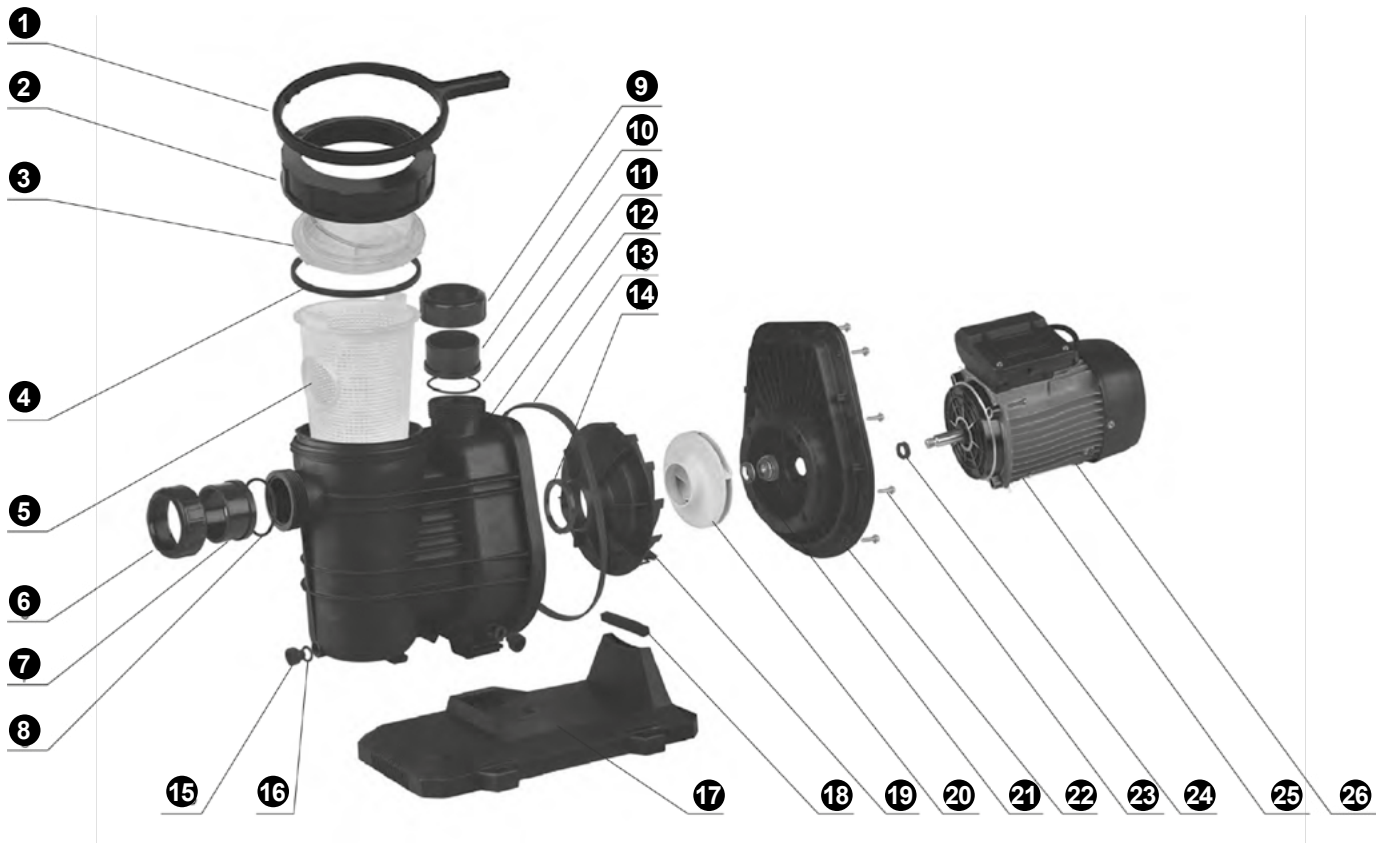

FLOW, SINGLE STAGE CENTRIFUGAL POOL PUMP

ACQUA SOURCE™

FLOW-200 • FLOW-201 • FLOW-300 • FLOW-301

No.	Description	Quantity	Code
1	Handle		2041041002
2	Strainer Cover Nut		2041041001
3	Strainer Cover		2041040901
4	Strainer Cover O'ring		3080090002
5	Strainer Basket		2041040801
6	Inlet Nut		2041040401
7	Inlet Pipe		2041040501
8	Inlet O'ring		3080090001
9	Outlet Nut		2041040401
10	Outlet Pipe		2041040501
11	Outlet O'ring		3080090001
12	Pump Body		2041040101
13	Pump Body Rubber		3080090003
14	Diffuser O Ring		3080080004
15	Drain Plug		2049990002
16	Drain Plug O'ring		3080320009
17	Pump Support		2041040601
18	Support Block		3080090004
19	Diffuser		2041040701
20	Impeller FLOW-150		2041040307
	Impeller FLOW-200 & FLOW-201		2041040309
	Impeller FLOW-300& FLOW-301		2041040311
21	Mechanical Seal		3060023
22	Pump Cover		2041040201
23	Pump Body Screw		3010020024
24	Drop Guard		3080320019
25	Pump Cover Screw		3010040030
26	Motor for FLOW-150		2150232
	Motor for FLOW-200 & FLOW-201		2150233
	Motor for FLOW-300& FLOW-301		2150234