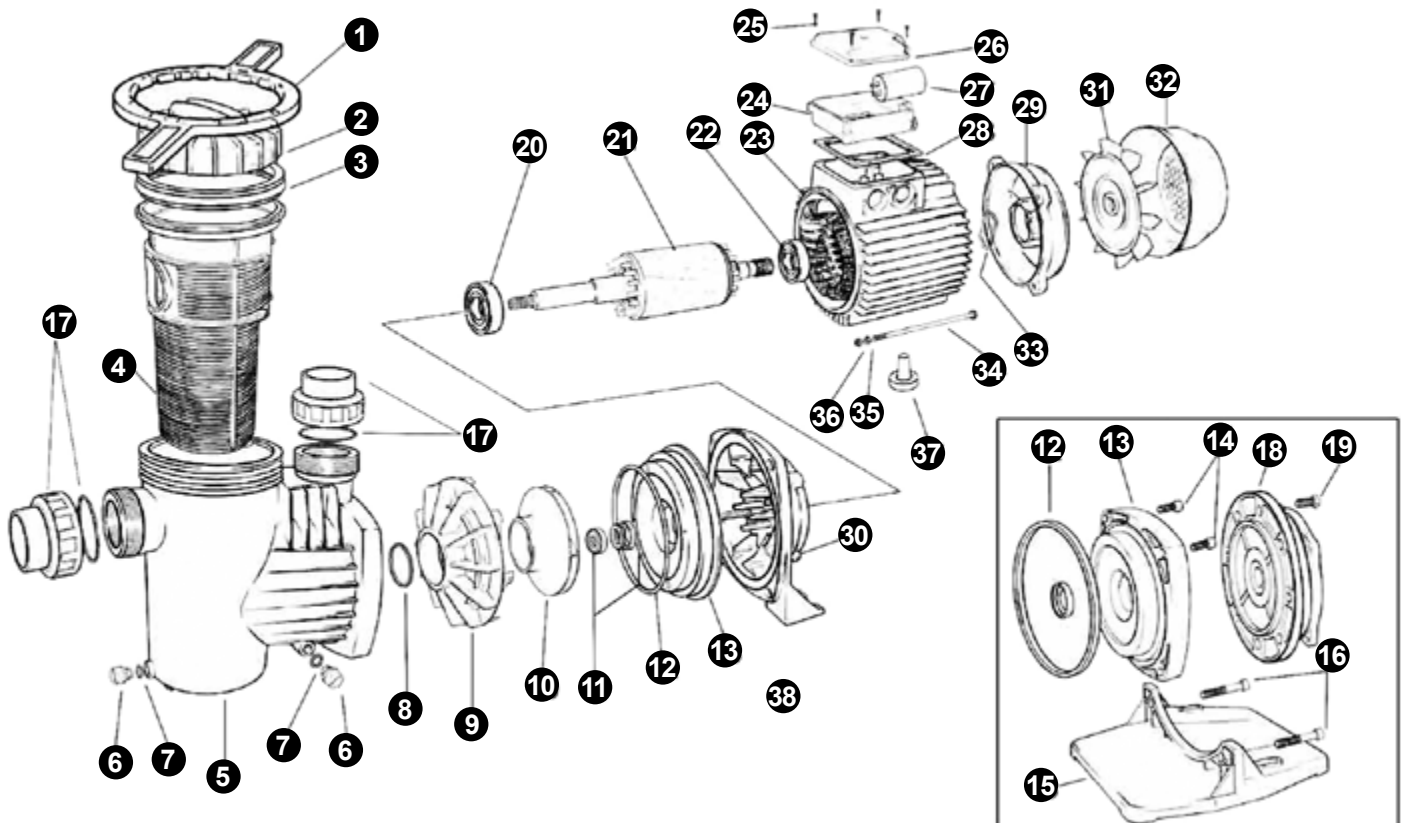

No.	Description	Quantity	Code
1	Key LIFE		92400013
2	Pre-filter cover LIFE		92400014
3	Pre-filter joint LIFE		92400015
4	Pre-filter basket LIFE		92400016
5	Pump body LIFE (yellow)		92400037
6	Draining plug MP/LIFE		92400034
7	Draining plug O' Ring (10,81x1,78) MP/LIFE		92400035
8	Diffuser joint (56,52x5,33) LIFE		92400033
9	Diffuser LIFE 050-075		92400030
	Diffuser LIFE 100-150		92400031
	Diffuser LIFE 200-300		92400032