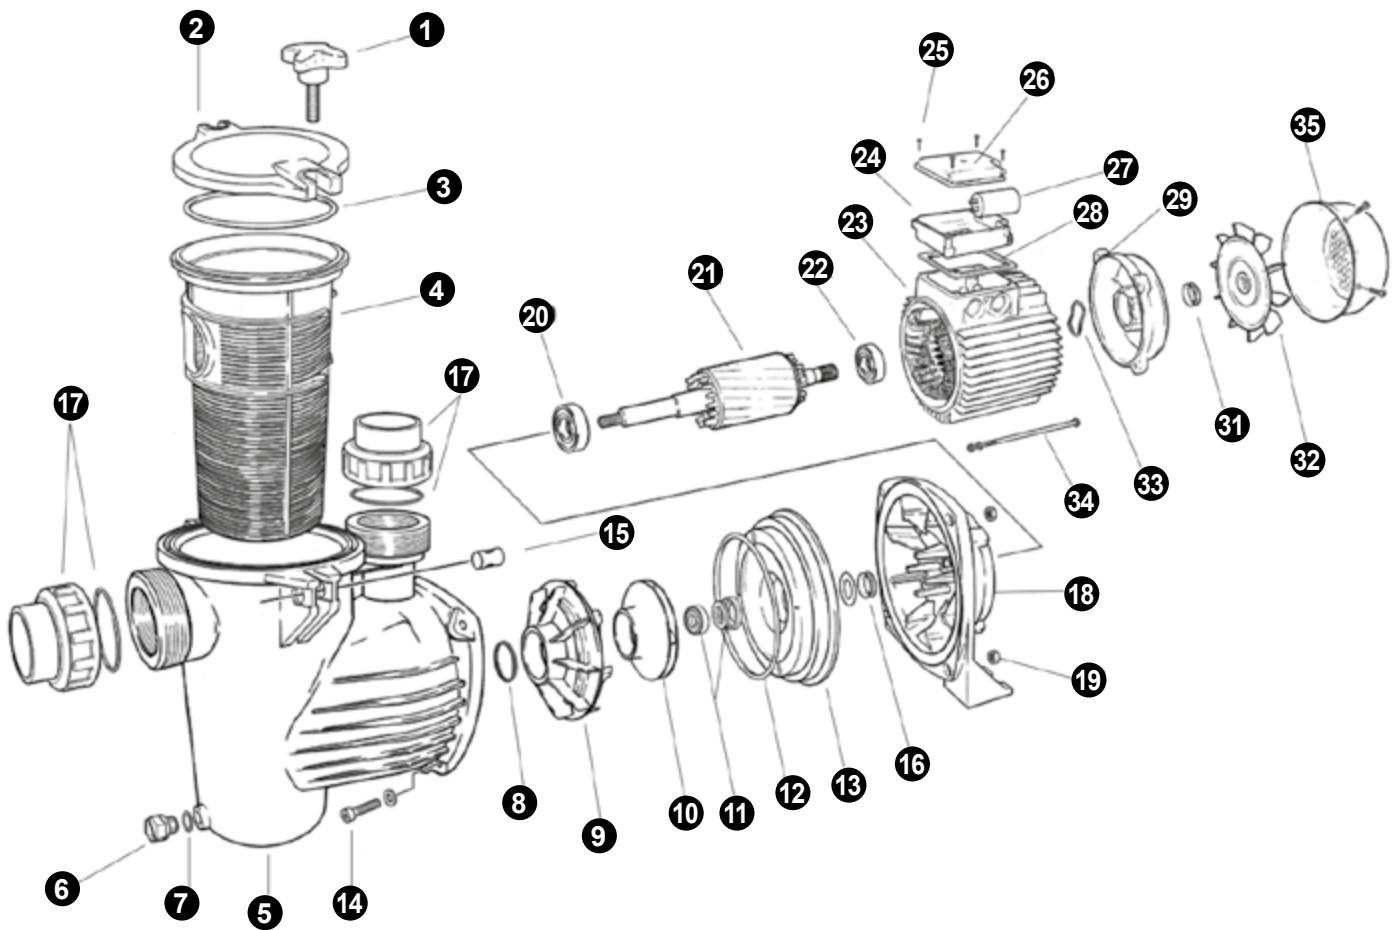

SELF-PRIMING PUMP FOR RESIDENTIAL POOLS, MP SERIES

ACQUA SOURCE

MODELS

- MP-025
- MP-033
- MP-050
- MP-075
- MP-076
- MP-100
- MP-101

No.	Description	Quantity	Code
1	Pre-filter handle, MP		92401015
2	Pre-filter cover, MP		92401016
3	O'Ring joint (98x6) pre-filter, MP		92401045
4	Pre-filter basket, MP		92401018
5	Pump body, MP (yellow)		92401020
6	Draining plug, MP/LIFE		92400034
7	Draining plug O'Ring (10,81x1,78), MP/LIFE		92400035
8	Diffuser joint (57x4), MP		92401029
9	Diffuser, MP		92401030
10	Impeller MP 025		92401036
	Impeller MP 033		92401037
	Impeller MP 050		92401038
	Impeller MP 075		92401039
	Impeller MP 100		92401040
	Impeller MP 150		92401042
11	Mechanical seal WIDIA D.15		9012215C
	Mechanical seal AISI-316 D.15 standard		9012315L
	Mechanical seal carb. silic D.15, AISI-316 seawater, MP		9012415L
12	Pump body lid O'Ring, MP (159x5)		92401046
13	Pump body lid, MP		92401047
14	Screw din. 912 M 8X25 A-2 (VIBO)		96303151
15	Pre-filter handle cilinder, MP		92401049
16	Front IP-55 MEC 63 protective seal, MP		92401051
	Seal IP-55 MEC 71 LIFE 050-100		92400151
17	PVC connection kit D.50, MP		92401110
	PVC connection kit D.50, MP B.S.		92401111
	Racord MP joint (52x58x4,5)		92401118
	Kit racor extra price PVC MP B.S.		92401115
18	Pump support, MP 025-033-050		92401052
	Pump support, MP 075-100		92401053
19	Nut din. 985 M-8 A-2 Antilocking		96326042
20-22	Bearing 6202 / back bearing W 50-100 (MP 025-033)		92400116
24-26	Terminal box MEC 63, MP		92401077
	Terminal box MEC 71, MP/LIFE		92401078
27	Capacitor 18 UF, MP/LIFE		92400106
	Capacitor 20 UF, MP 025-100/LIFE 050-075		92400107
28	Terminal box gasket MEC 63 (Long), MP 050-100		92401076
	Terminal box gasket MEC 71 (Long)		92401079
29	Motor back cover MEC 63, MP		92401085
	Motor back cover MEC 71, MP/LIFE		92400104
31	Front IP-55 MEC 63 protective seal MP		92401051
	Seal IP-55 MEC 71 MP 050-100		92400151
32	Fan MEC 63, MP		92401092
	Fan MEC 71, MP/LIFE		92400100
33	Thrust washer MEC 63, MP		92401096
	Thrust washer MEC 71, MP/LIFE		92400156
34	Tie rod MP MEC 63		92401097
	Tie rod LIFE 050-100		92400147
35	Fan cover MP MEC 63		92401094
	Fan cover MEC 71, MP/LIFE 050-100		92400102
S/N	Foot Pump MP 025-033-050		92401100
	Foot Pump MP 075-100		92401101
	Protective plug red 1 1/2 2", MP		92400089
	Water stopper MP 30x14,9x3		92401050