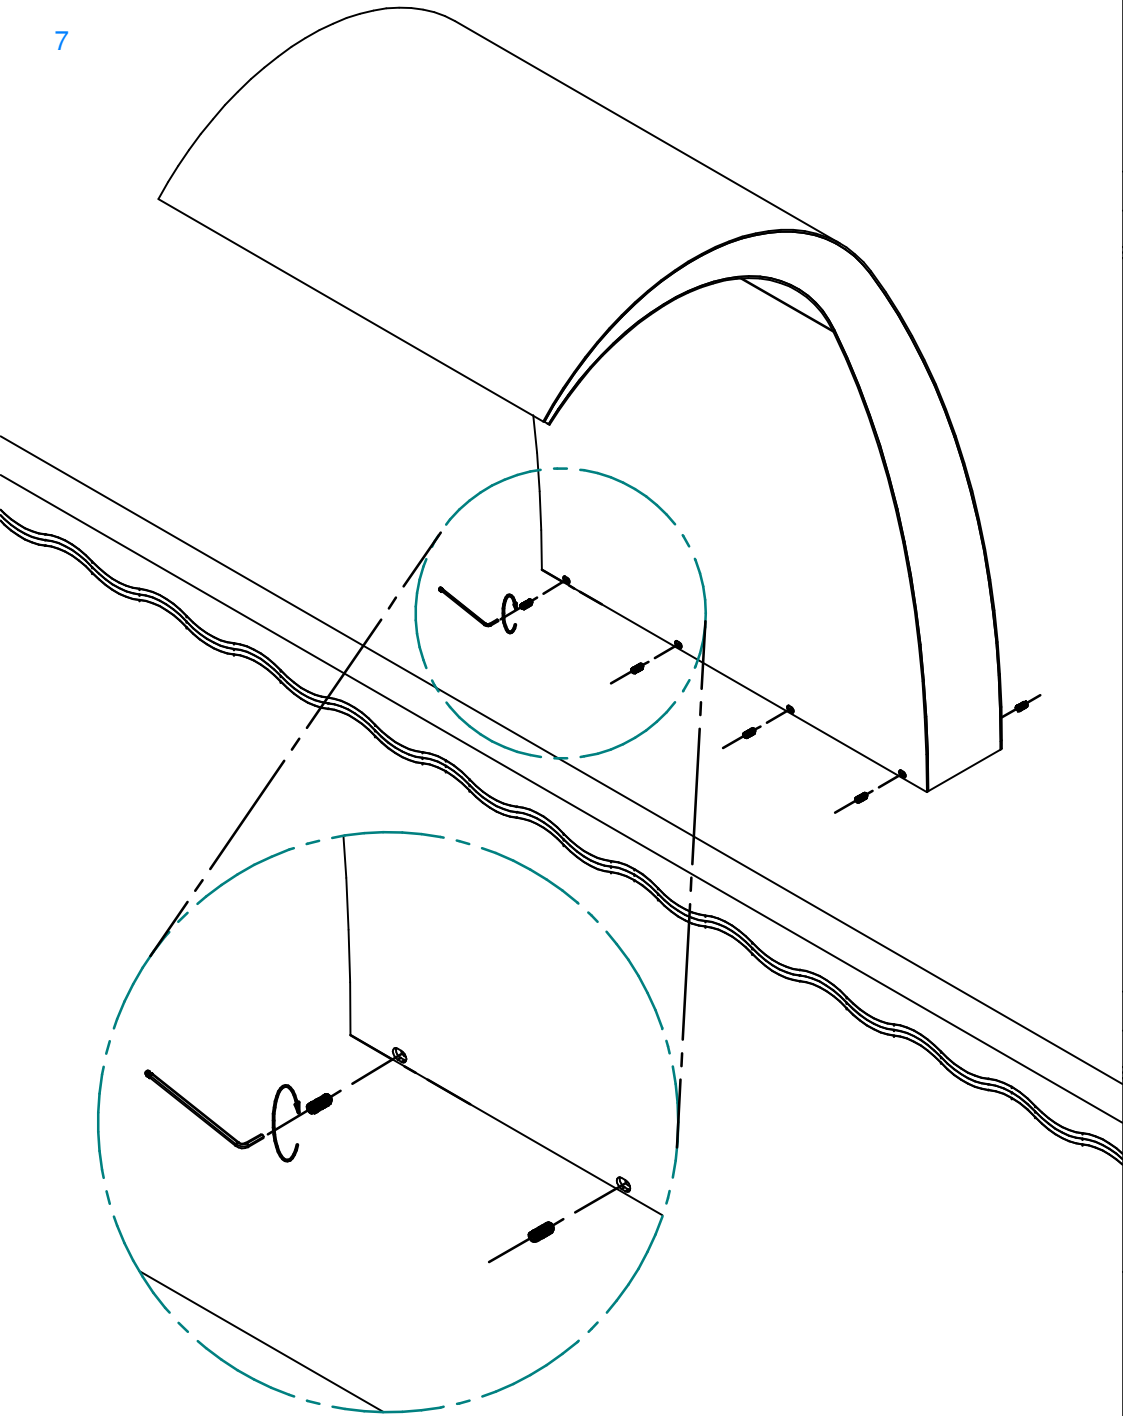

**ASSEMBLY INSTRUCTIONS**  
WATER CURTAIN TINOS (AGT-120)

x 1

x 1

x 1

x 8

140 cm

Minimum 200 cm

3

4

5

6

7

1

2