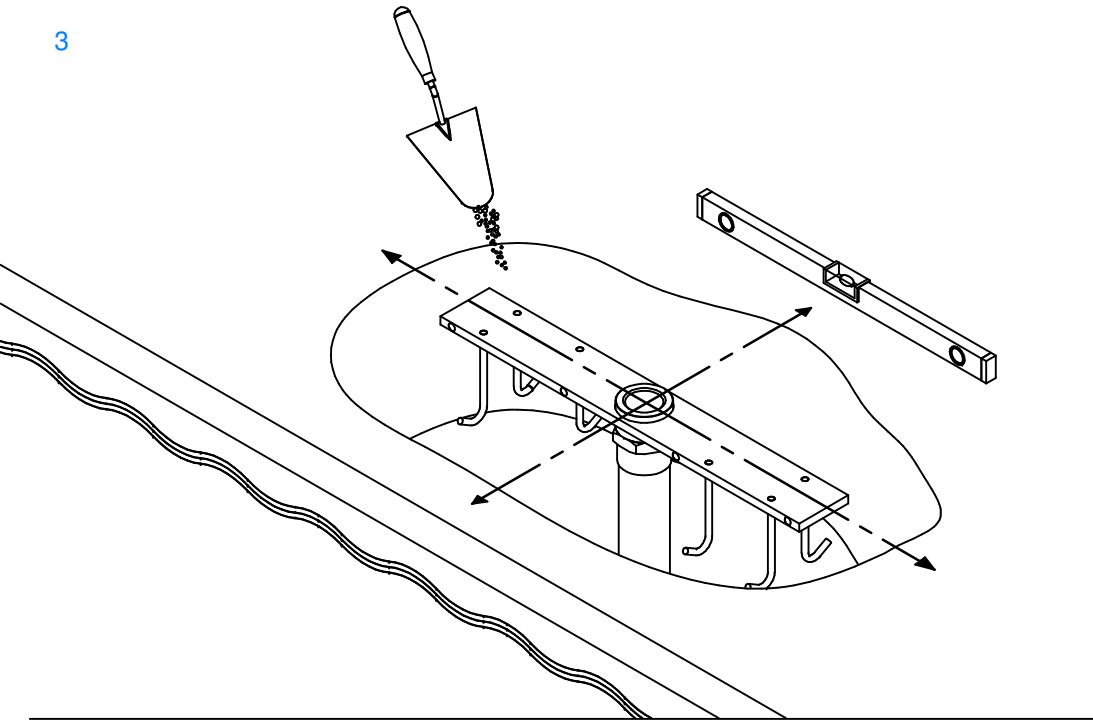

**ASSEMBLY INSTRUCTIONS**  
WATER CURTAIN TINOS (AGT-120)

x 1

x 1

x 1

x 8

140 cm

Minimum 200 cm

3