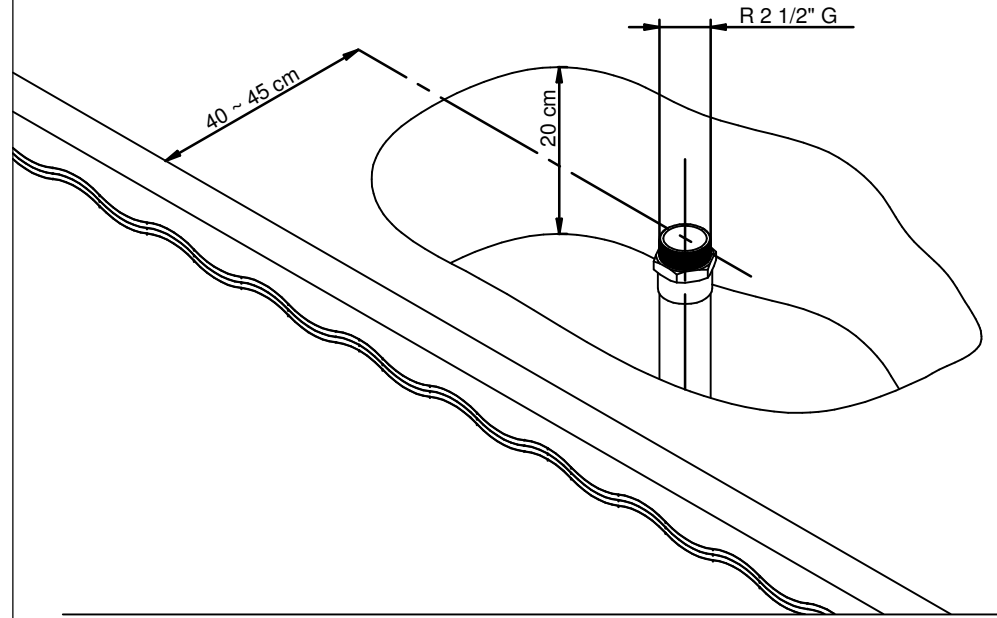

**ASSEMBLY INSTRUCTIONS**  
WATER CURTAIN TINOS (AGT-120)

x 1

x 1

x 1

x 8

140 cm

Minimum 200 cm

3

4

5

6

7

1

2