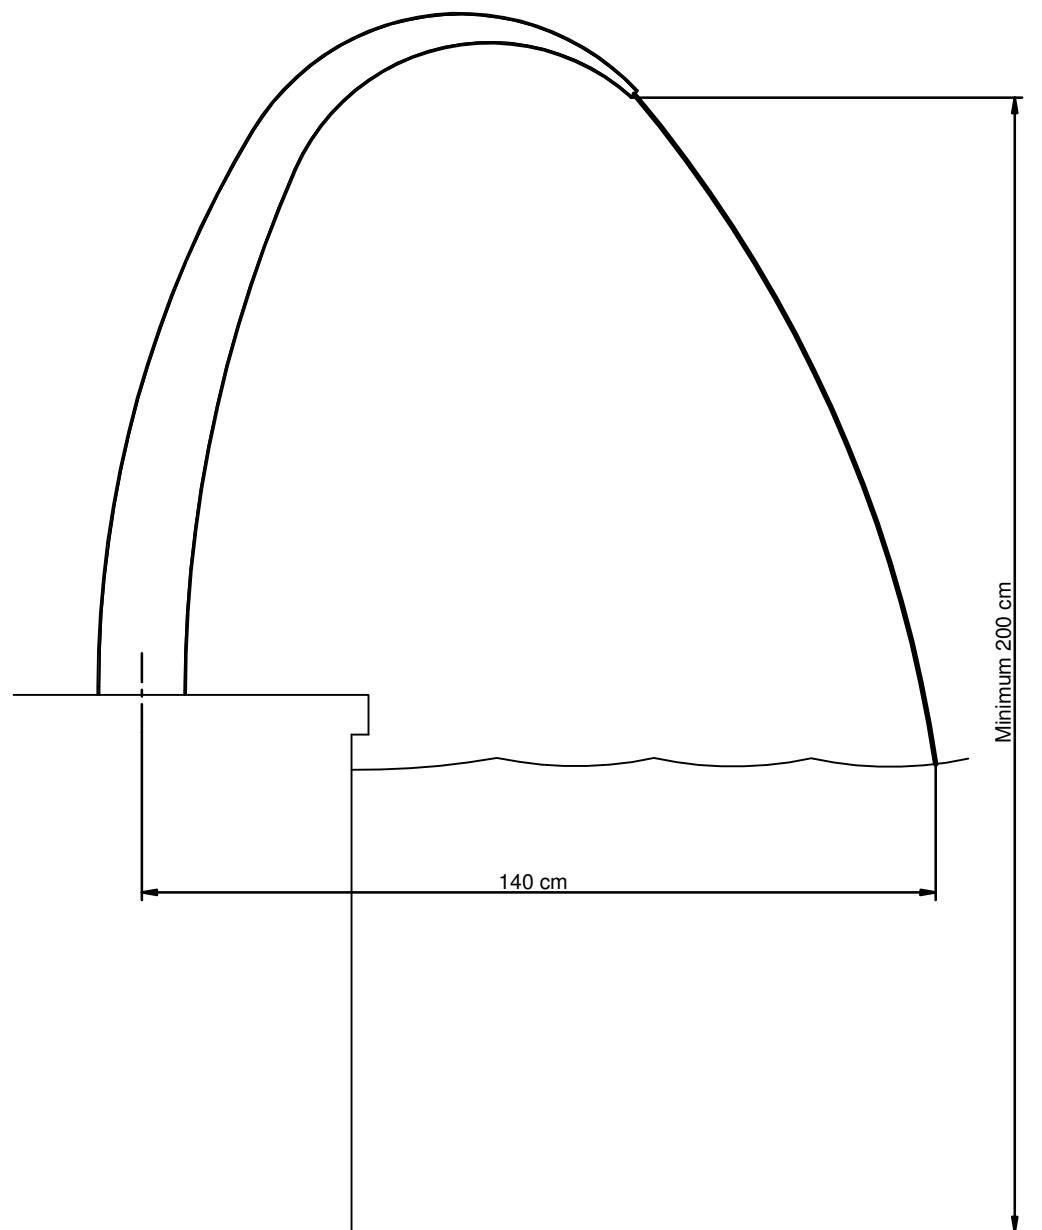

**ASSEMBLY INSTRUCTIONS**  
WATER CURTAIN TINOS (AGT-120)

x 1

x 1

x 1

x 8

140 cm

Minimum 200 cm

3

4

5

6

7

1

2