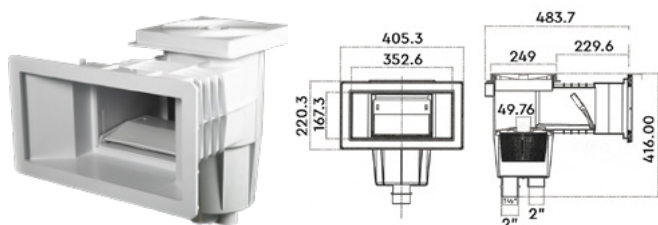

SPECIFICATIONS

- ▶ Material: White ABS plastic.
- ▶ UV protection.
- ▶ Extra large basket with self blocking system into the skimmer body.
- ▶ Safety lid.
- ▶ Flange face plate.
- ▶ Flap stopper.
- ▶ 2 side exits in Ø 63mm (one for the level regulator – one for the skimmer's blocking against the wall).
- ▶ Vertical exit double thread (1½"/2").
- ▶ Flow rate: 15m³/h – 17m³/h.
- ▶ Flow regulator valve.
- ▶ Overflow in 50mm for a greater flow rate.
- ▶ Guid stickers included.

2
YEARS
GUARANTEE

EPS-100

SKIMMER ΓΙΑ ΠΙΣΙΝΕΣ ΣΚΥΡΟΔΕΜΑΤΟΣ
SKIMMER FOR CONCRETE POOLS

ACQUA SOURCE™

Κωδικός Code	Πρόσοψη Mouth opening	Λαιμός Neck (mm)
EPS-100 ECO LINE	Μικρή Small	Κανονικός 156,38 Standard 156.38

PS-100

SKIMMER ΓΙΑ ΠΙΣΙΝΕΣ ΣΚΥΡΟΔΕΜΑΤΟΣ
SKIMMER FOR CONCRETE POOLS

ACQUA SOURCE™

Κωδικός Code	Πρόσοψη Mouth opening	Λαιμός Neck (mm)
PS-100	Μικρή Small	Προέκταση 171,5 Extended 171.5

EPS-200

SKIMMER ΜΕ ΠΡΟΕΚΤΑΣΗ ΓΙΑ ΠΙΣΙΝΕΣ ΣΚΥΡΟΔΕΜΑΤΟΣ
EXTENDED SKIMMER FOR CONCRETE POOLS

ACQUA SOURCE™

Κωδικός Code	Πρόσωση Mouth opening	Λαιμός Neck (mm)
EPS-200 ECO LINE	Φαρδιά Wide	Προέκταση 229,6 Extended 229.6

PS-200

SKIMMER ΜΕ ΠΡΟΕΚΤΑΣΗ ΓΙΑ ΠΙΣΙΝΕΣ ΣΚΥΡΟΔΕΜΑΤΟΣ
EXTENDED SKIMMER FOR CONCRETE POOLS