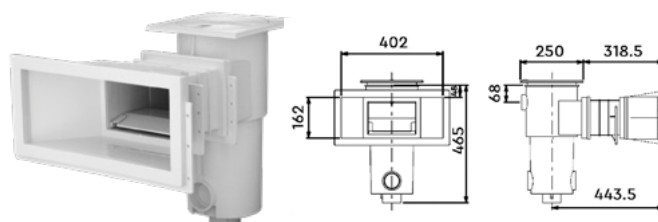

SPECIFICATIONS

- ▶ Material: White ABS plastic.
- ▶ UV protection.
- ▶ Extra large basket with self blocking system into the skimmer body.
- ▶ Safety lid.
- ▶ Flange face plate.
- ▶ Flap stopper.
- ▶ 2 side exits in Ø 63mm (one for the level regulator – one for the skimmer's blocking against the wall).
- ▶ Vertical exit double thread (1½"/2").
- ▶ Flow rate: 15m³/h – 17m³/h.
- ▶ Flow regulator valve.
- ▶ Overflow in 50mm for a greater flow rate.
- ▶ Guid stickers included.

ACQUA SOURCE™

Κωδικός Code	Πρόσωση Mouth opening	Λαιμός Neck (mm)
EPS-200 ECO LINE	Φαρδιά Wide	Προέκταση 229,6 Extended 229.6

PS-200

SKIMMER ΜΕ ΠΡΟΕΚΤΑΣΗ ΓΙΑ ΠΙΣΙΝΕΣ ΣΚΥΡΟΔΕΜΑΤΟΣ
EXTENDED SKIMMER FOR CONCRETE POOLS

ACQUA SOURCE™

Κωδικός Code	Πρόσωση Mouth opening	Λαιμός Neck (mm)
PS-200	Φαρδιά Wide	Προέκταση 318,5 Extended 318.5

PS-2LO

SKIMMER ΔΙΠΛΗΣ ΠΡΟΕΚΤΑΣΗΣ ΓΙΑ ΠΙΣΙΝΕΣ ΣΚΥΡΟΔΕΜΑΤΟΣ
DOUBLE EXTENSION SKIMMER FOR CONCRETE POOLS