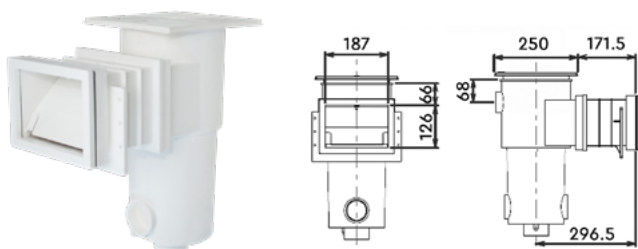

SPECIFICATIONS

- ▶ Material: White ABS plastic.
- ▶ UV protection.
- ▶ Extra large basket with self blocking system into the skimmer body.
- ▶ Safety lid.
- ▶ Flange face plate.
- ▶ Flap stopper.
- ▶ 2 side exits in Ø 63mm (one for the level regulator – one for the skimmer's blocking against the wall).
- ▶ Vertical exit double thread (1½"/2").
- ▶ Flow rate: 15m³/h – 17m³/h.
- ▶ Flow regulator valve.
- ▶ Overflow in 50mm for a greater flow rate.
- ▶ Guid stickers included.

2
YEARS
GUARANTEE

EPS-100

SKIMMER ΓΙΑ ΠΙΣΙΝΕΣ ΣΚΥΡΟΔΕΜΑΤΟΣ
SKIMMER FOR CONCRETE POOLS

ACQUA SOURCE™

Κωδικός Code	Πρόσοψη Mouth opening	Λαιμός Neck (mm)
EPS-100 ECO LINE	Μικρή Small	Κανονικός 156,38 Standard 156.38

PS-100

SKIMMER ΓΙΑ ΠΙΣΙΝΕΣ ΣΚΥΡΟΔΕΜΑΤΟΣ
SKIMMER FOR CONCRETE POOLS

ACQUA SOURCE™

Κωδικός Code	Πρόσοψη Mouth opening	Λαιμός Neck (mm)
PS-100	Μικρή Small	Προέκταση 171,5 Extended 171.5

EPS-200

SKIMMER ΜΕ ΠΡΟΕΚΤΑΣΗ ΓΙΑ ΠΙΣΙΝΕΣ ΣΚΥΡΟΔΕΜΑΤΟΣ
EXTENDED SKIMMER FOR CONCRETE POOLS

ACQUA SOURCE™

Κωδικός Code	Πρόσωση Mouth opening	Λαιμός Neck (mm)
EPS-200 ECO LINE	Φαρδιά Wide	Προέκταση 229,6 Extended 229.6

PS-200

SKIMMER ΜΕ ΠΡΟΕΚΤΑΣΗ ΓΙΑ ΠΙΣΙΝΕΣ ΣΚΥΡΟΔΕΜΑΤΟΣ
EXTENDED SKIMMER FOR CONCRETE POOLS