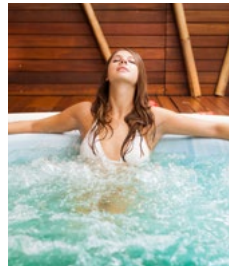

**ΕΠΑΝΑΦΟΡΤΙΖΟΜΕΝΗ ΣΚΟΥΠΑ ΧΕΙΡΟΣ
RECHARGEABLE HANDHELD VACUUM**

Χαρακτηριστικά:

- Κρατήστε το νερό του spa καθαρό από βρωμιές.
- Ισχυρές ενσωματωμένες επαναφορτιζόμενες μπαταρίες Ni-MH (50 λεπτά ανά φόρτιση) για ισχυρή αναρρόφηση.
- Κατάλληλη για χρήση σε όλα τα spa διαμέτρου έως και 46 εκ.
- 2,39 m ελαφρύ τηλεσκοπικό κοντάρι αλουμινίου.
- Προσαρμοζόμενο κοντάρι για να χωρέσει μακρύτερους τηλεσκοπικούς πόλους αλουμινίου.
- Δύο ανταλλακτικές κεφαλές βουρτσών.
- Αυτόματη λειτουργία απενεργοποίησης όταν η σκούπα βρίσκεται εκτός νερού.
- Αδιάβροχος διακόπτης IPX8, για πρόσθετη προστασία από τη βύθιση στο νερό.
- Περιλαμβάνεται καλώδιο USB για εύκολη επαναφόρτιση (η πρίζα δεν περιλαμβάνεται).

Specifications:

- **Keep spa water clean by vacuuming out dirt and debris.**
- **Strong built-in Ni-MH rechargeable batteries (50min per charge) for powerful suction capability.**
- **Suitable for use with all spas, up to 46 cm diameter.**
- **2,39 m lightweight telescoping aluminum pole.**
- **Shaft adapter to fit longer/wider telescoping aluminum poles.**
- **Two interchangeable brush heads.**
- **Automatic shut-off feature when vacuum is not submerged in water.**
- **IPX8 waterproof switch for added protection against water submersion.**
- **USB cable included for convenient recharging (plug not included).**

Μοντέλο Model	Περιγραφή Description
28620NL	Επαναφορτιζόμενη σκούπα χειρός Rechargeable Handheld Vacuum