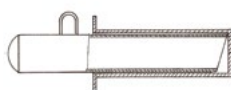

Μοντέλο Model	Περιγραφή Description
OLA-100	Βάση εντοιχισμού διαδρομής (πισίνες με υπερχείλιση) Line anchor cup for float line (overflow pools)