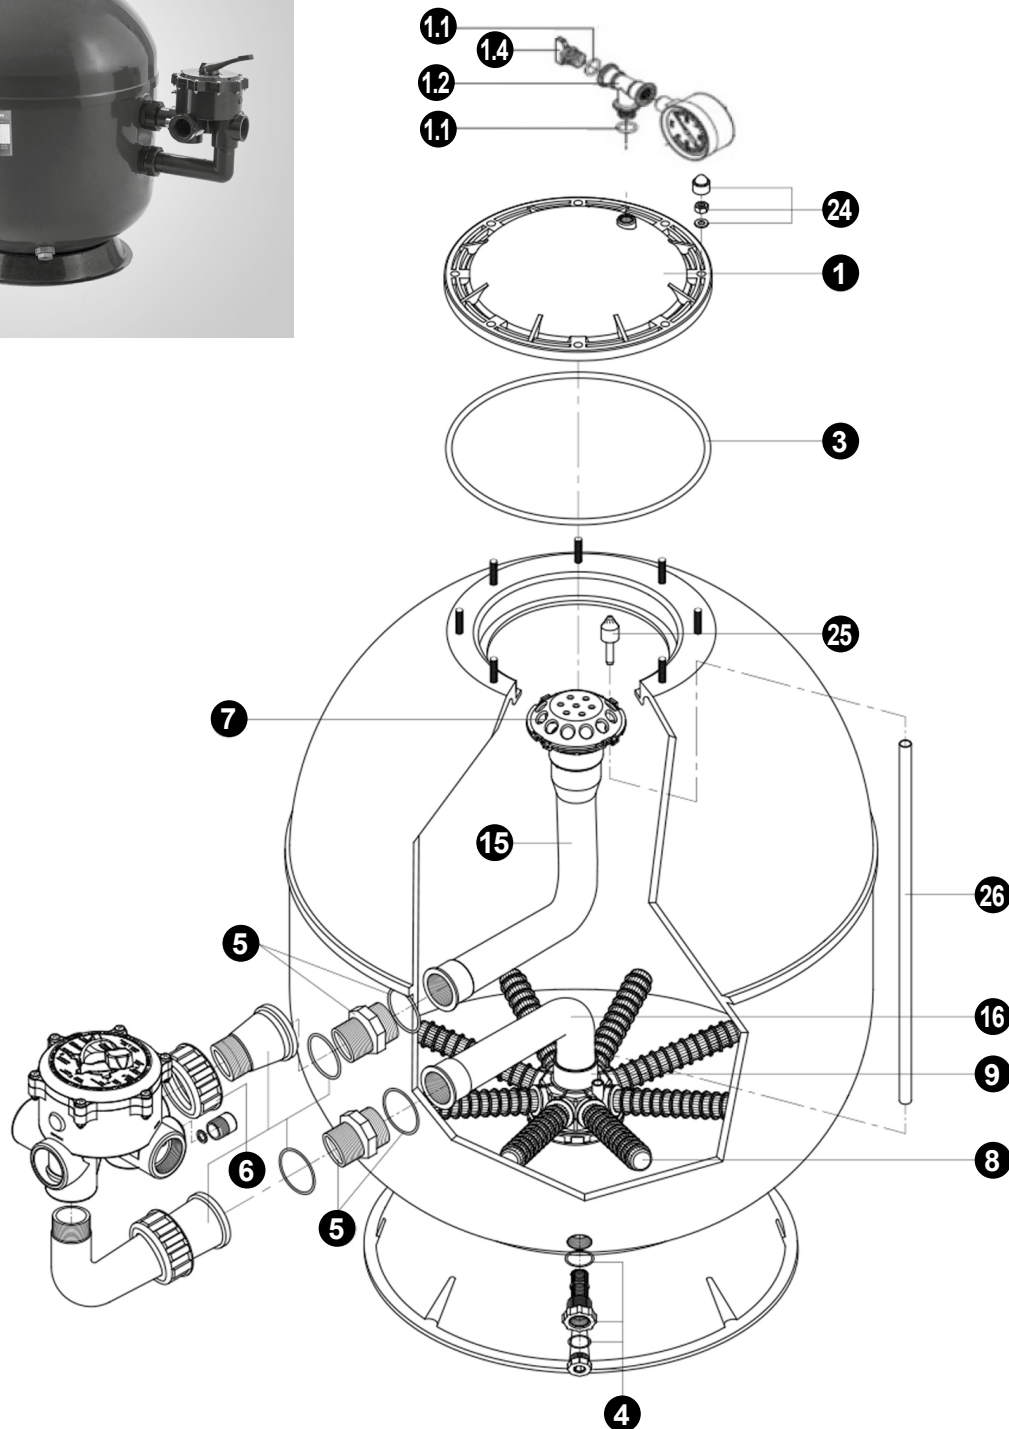

FILTER FOR RESIDENTIAL POOLS MADE IN LAMINATED POLYESTER, ARTIK CLASSIC SERIES

KRIPSOL

MODELS

- AK 400
- AK 520
- AK 640
- AK 680
- AK 760
- AK 900

Filters produced **until Dec 2018**: for records and connections to multiport valve 1,5", use together the references **RRFI0005.10R + RRFI0006.10R**.

Filters produced **since Jan 2019**: for records and connections to multiport valve 1,5", use together the references **RRFI0005.20R + SPX0719PAKKR**.

The replacement of the 250112011200 valve with the SP0719SKR-LP Variflo valve implies the change to the new bulkheads and connections. References **RRFI0005.20R + SPX0719PAKKR**.