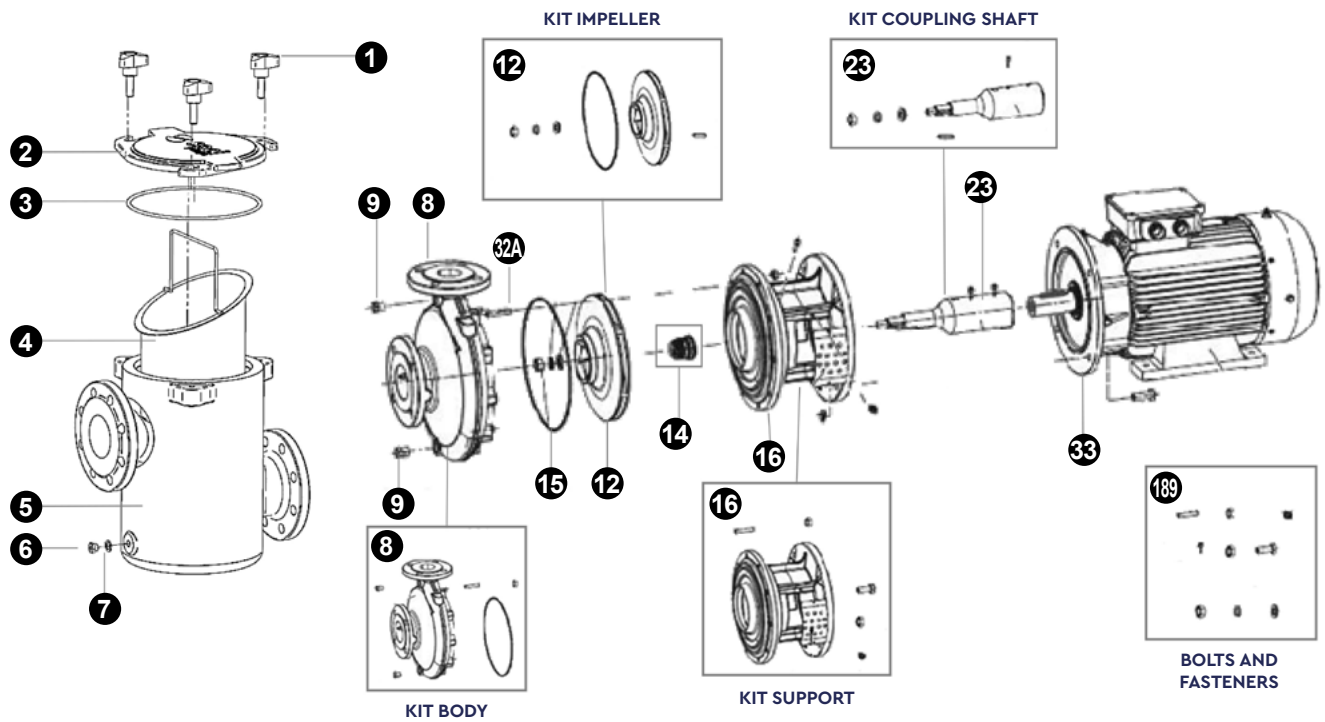

CAST IRON CENTRIFUGAL COMMERCIAL POOL PUMP 1.450 RPM, CIS SERIES

ACQUA SOURCE™

CIS-300 • CIS-400 • CIS-550