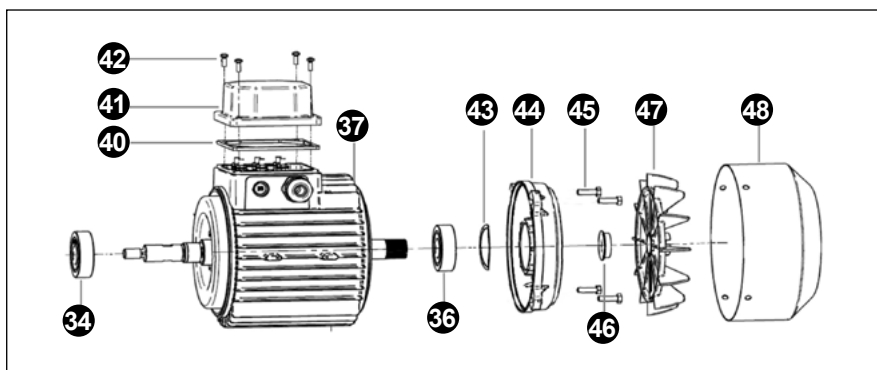

No.	Description	Quantity	Code
For CIS 300 to 1500 <i>- continued from previous page -</i>			
	Shaft Coupling CIS 1500/2000, CISH 1500/2000 (186)	1	91134241
31	(SP) Shaft Seal Cover CIS 552	1	R00007777
	(SP) Shaft Seal Cover CIS 750/1000	1	R00007185
	(SP) Shaft Seal Cover CIS 1500	1	R00007164
36	(SP) Shaft Seal Holder Cover CIS 552/750/1000	1	R00007185
189	(Sp) Bolts and Fasteners CIS 750	1	R00008061

For CIS 2000 to 2500			
1	Pre-Filter Handle CIS	4	92304180
2	Pre-Filter Inspection Cover CIS (4 Handle)	1	92304112
3	O'Ring (304X7) Prefilter Cover CIS (4P)	1	96401121
4	Basket DN 150-200 (Inox 316)	1	92304202
5	Pre-Filter D.150/150	1	92304101
8	Pump Body CIS 2000/2500 (125-250)	1	91134016
9	(SP) Discharge Plug	2	R00007204
12	Impeller CIS 2500 (M 125-250/256)	1	91134440
	Bronze Impeller NK-KDN 125-250 (2000/2500)	1	W1134552
16	Support CIS 1500/2000/2500, CISH 1500/2000/2500/3000	1	91134082
14	Mech. Seal Carb Silic D.38 Burg. (NKM/P-KDN-CIS)	1	9012427B
15	Body Oring CIS 1500/2000/2500 (28)	1	91134208
23	Shaft Coupling CIS 1500/2000, CISH 1500/2000 (186)	1	91134241
	Shaft Coupling CIS 2500, CISH 2500/3000 (186)	1	91134244
31	(SP) Shaft Seal Cover	1	R00007214
36	(SP) Shaft Seal Holder Cover	1	R00007214
189	(SP) Bolts And Fasteners	1	R00007191

* Optional item.