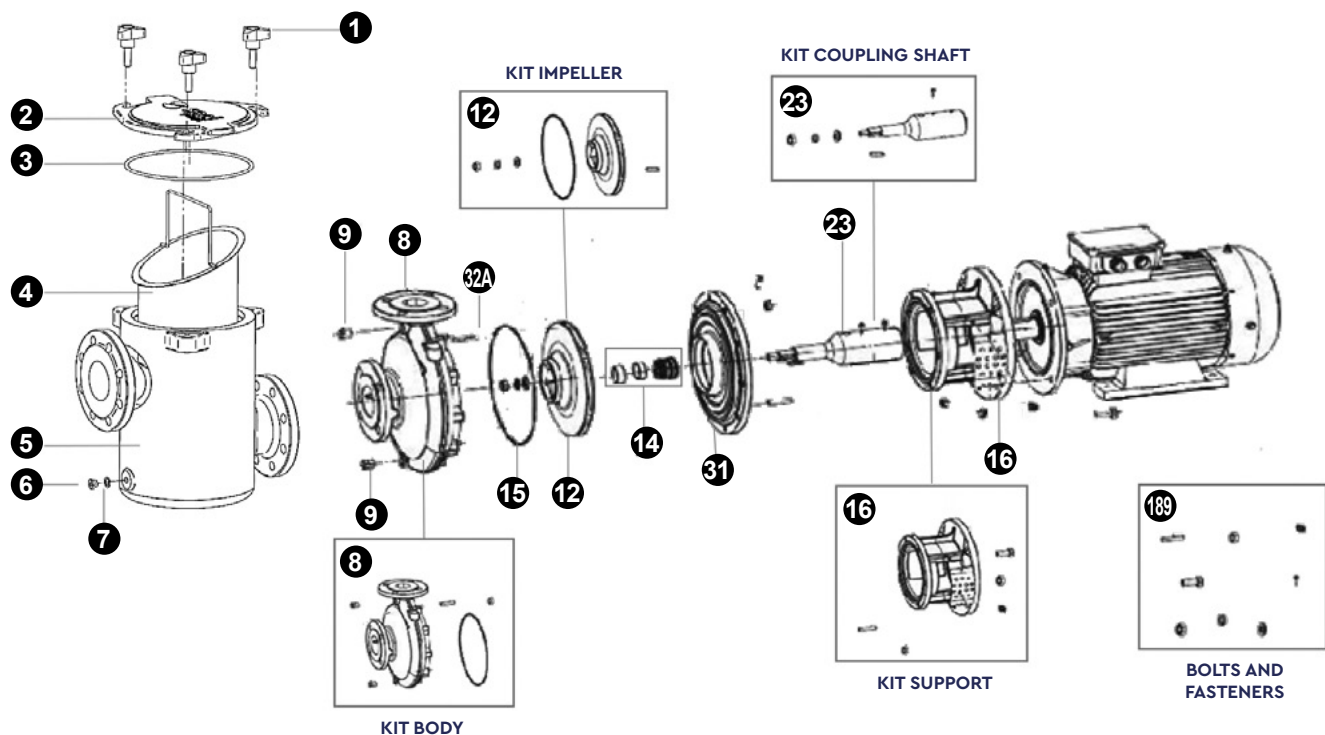

CIS-552 • CIS-750 • CIS-1000 • CIS-1500 • CIS-2000 • CIS-2500