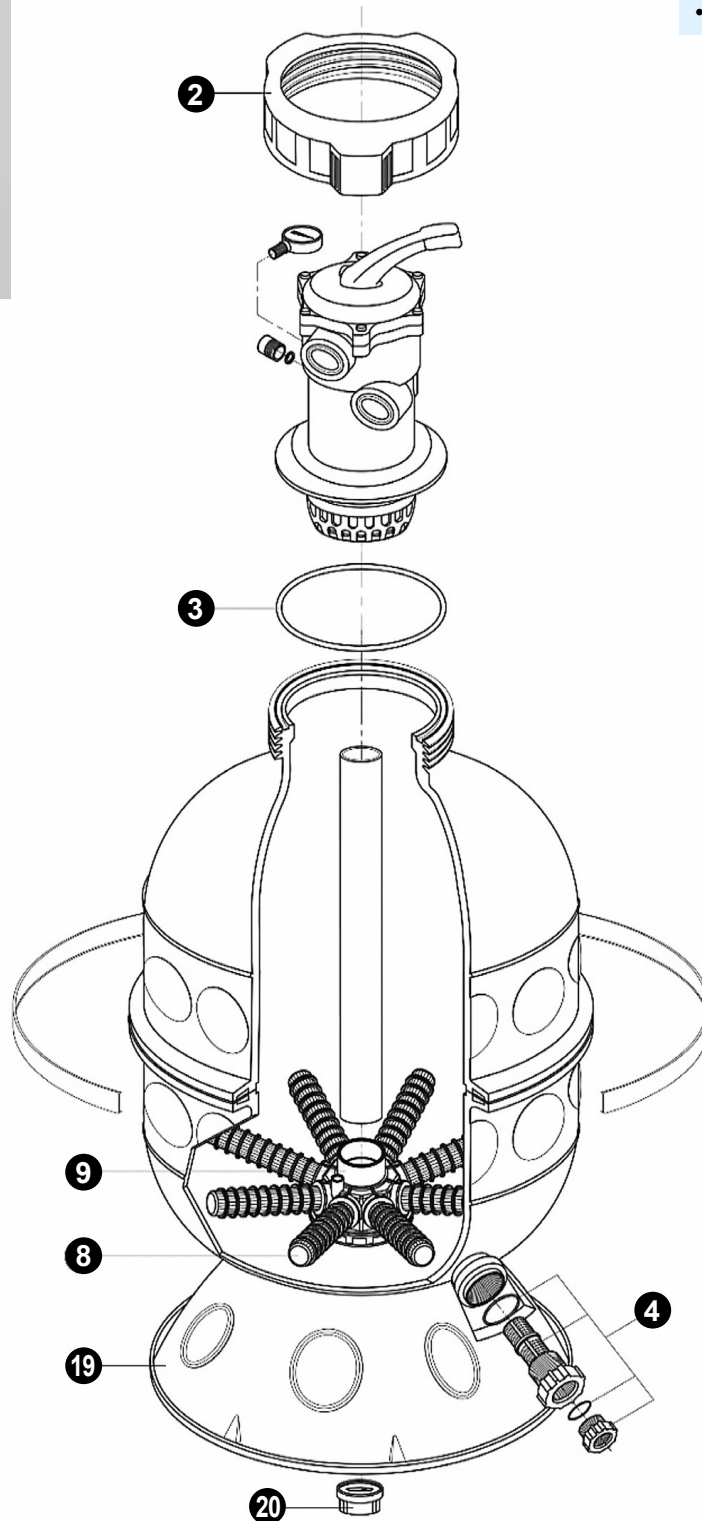

SAND FILTERS FOR RESIDENTIAL POOLS IN POLYMERIC MATERIAL, GRANADA SERIES

KRIPSOL

MODELS

- GTN 400-33
- GTO 500-71
- GTO 600-100

No.	Description	Quantity	Code	Part no.
2	Cover closing nut	1	500200020000	RRFI0002.00R
3	Cover O'Ring set	10	500200030000	RRFI0003.00R
4	Drain kit	1	500413000400	RRFI0004.00R
8	Lateral Ø400	2	500201110000	RRFI0008.00R
	Lateral Ø500	2	500201120000	RRFI0008.01R
	Lateral Ø600	2	500201130000	RRFI0008.02R
9	Collector	1	500203000000	RRFI0009.00R
19+20	Filter base	1	500200190000	RRFI0019.00R
-	Glycerin pressure gauge Ø63 ¼"	1	210100606300	-
-	Pressure gauge MP13B 0-3Kg	1	210100030000	-