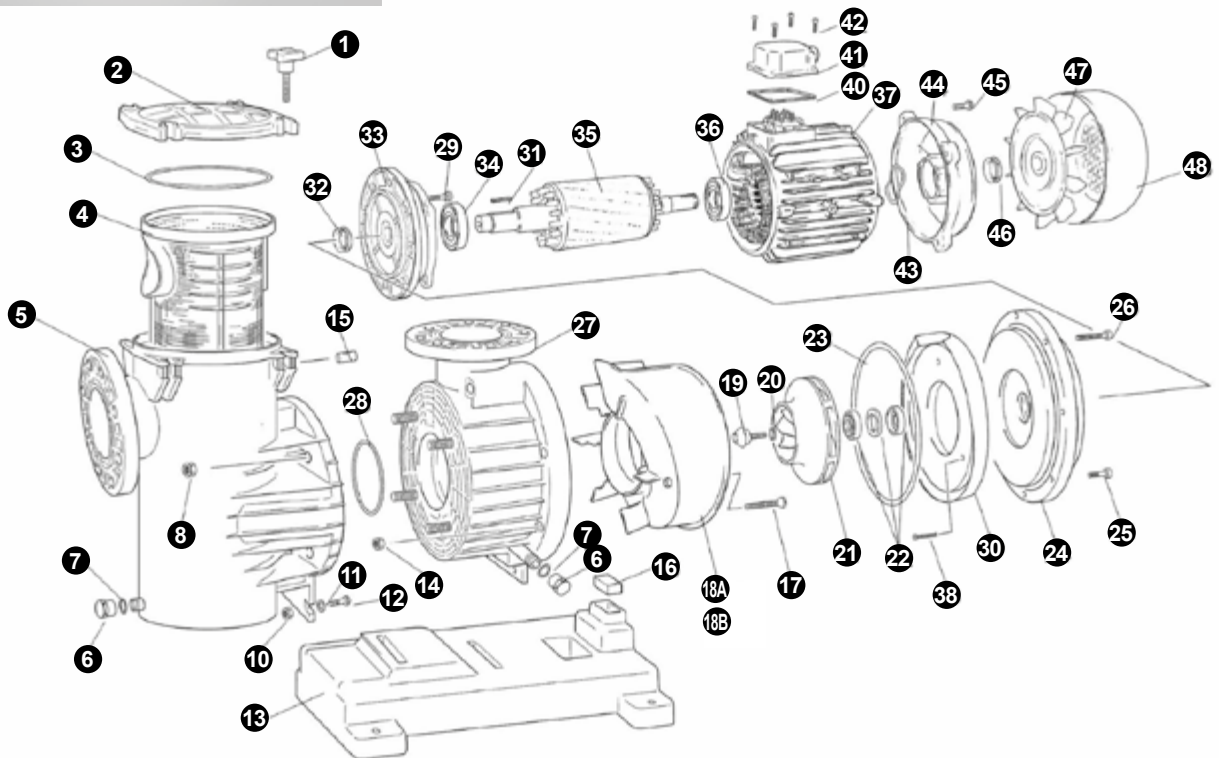

HIGH PERFORMANCE PUMP 1.450/2.850 RPM, MASC SERIES

ACQUA SOURCE

MODELS

- MASC-250
- MASC-300
- MASC-400
- MASC-550
- MASC-750
- MASC-1000
- MASC-550B
- MASC-750B
- MASC-1000B
- MASC-1250B
- MASC-1500B

No.	Description	Quantity	Code
S/N	PVC DN 110 flanges kit MASC	-	24101800
S/N	PVC DN 110 flanges kit MASC (B.S.)	-	24101802
S/N	PVC DN 110 flanges kit MASC (ANSI)	-	24101804
1	Handle MASC M10X50 AISI 304	4	92402082
2	Pre-filter cover MASC	1	92402050
3	Pre-filter cover O'Ring MASC	1	92402084
4	Pre-filter basket MASC	1	92402051
4	Pre-filter basket MASC SS 316	1	92402095
5	Pre-filter body MASC	1	92402053
6	Drain stopper MASC ½"	1	92402081
7	Drain stopper O'Ring MASC	1	92402087
8	Nut din.934 M-16 A-2 anti-blocking	4	96325074
10	Nut din. 934 M-10 A-2 anti-blocking	6	96325050
11	Washer din. 9021 M-10 A-2	4	96333017
12	Screw din.933 M10X30 A-2	4	96304406
13	Pump base MASC	1	92402052
14	Nut din. 934 M-10 A-2 anti-blocking	6	96325050
15	Closure pin bolt MASC M-10	4	92402083