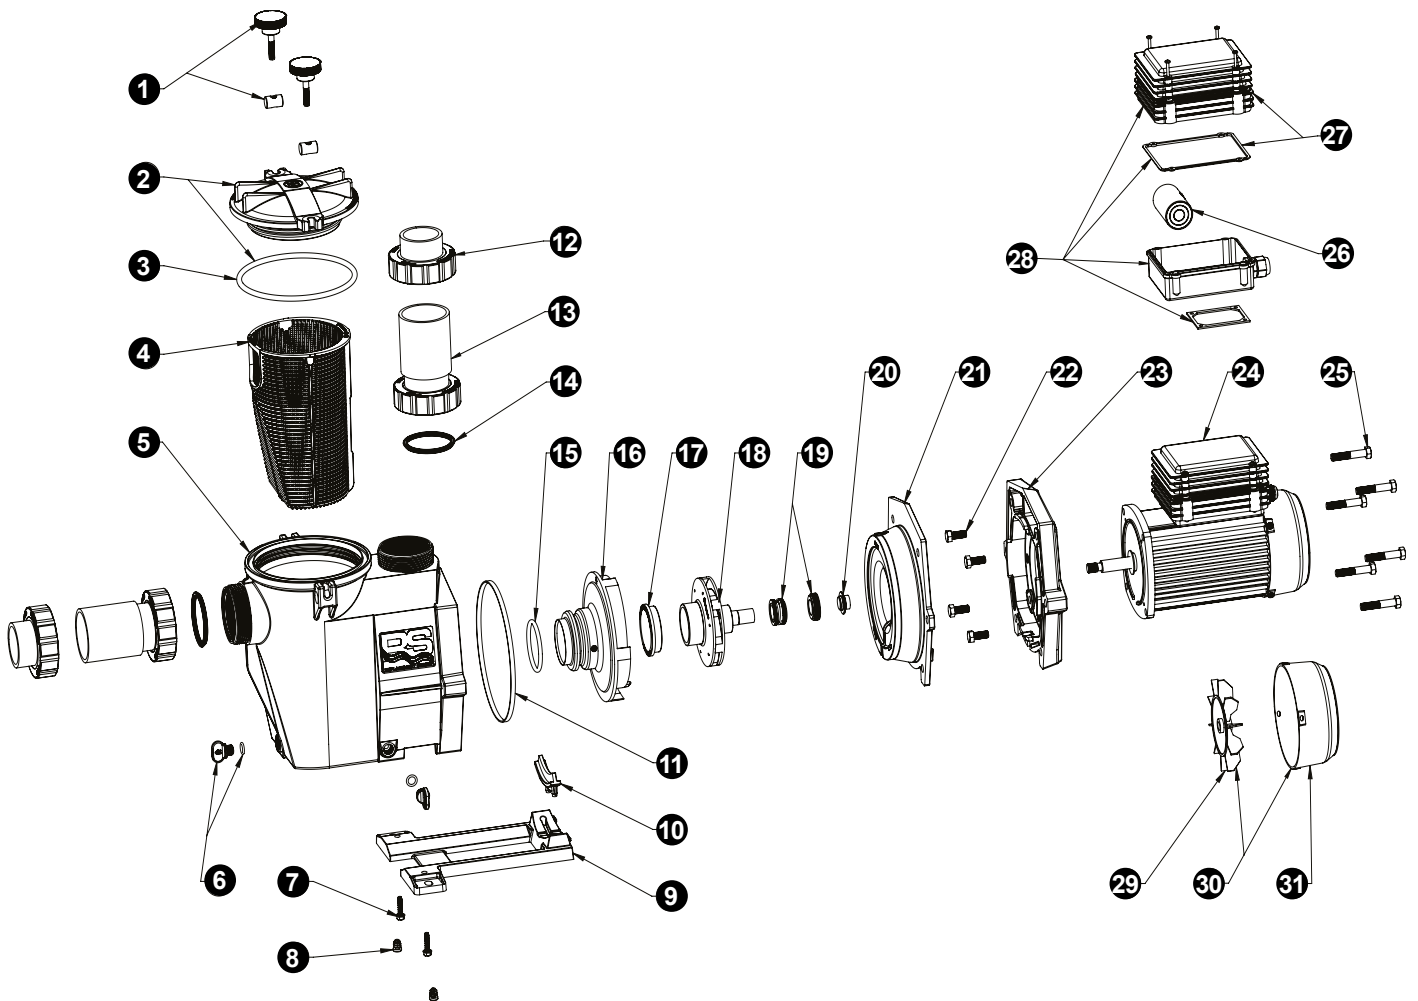

SELF-PRIMING SWIMMING POOL PUMP FOR RESIDENTIAL POOL, RS II SERIES

RS3008EV1 • RS3011EV1 • RS3016EV1 • RS3020EV1 • RS3020EV3 • RS3025EV3
• RS3030EV3

No.	Description	Quantity	Code
1	Swivel nut + Hand knob	2	SPX1600PN
2	Strainer cover	1	SPX3000DS
3	Lid gasket	1	SPX3000S
4	Strainer basket	1	SPX3000MDI
5	Pump Housing/Strainer	1	RSX750A2EDI
6	Drain Plug	2	SPX4000PO
7	Cap screw	2	SPX1600Z5
8	Plug	2	RSX111490
9	Mounting bracket	1	SPX3000GDI