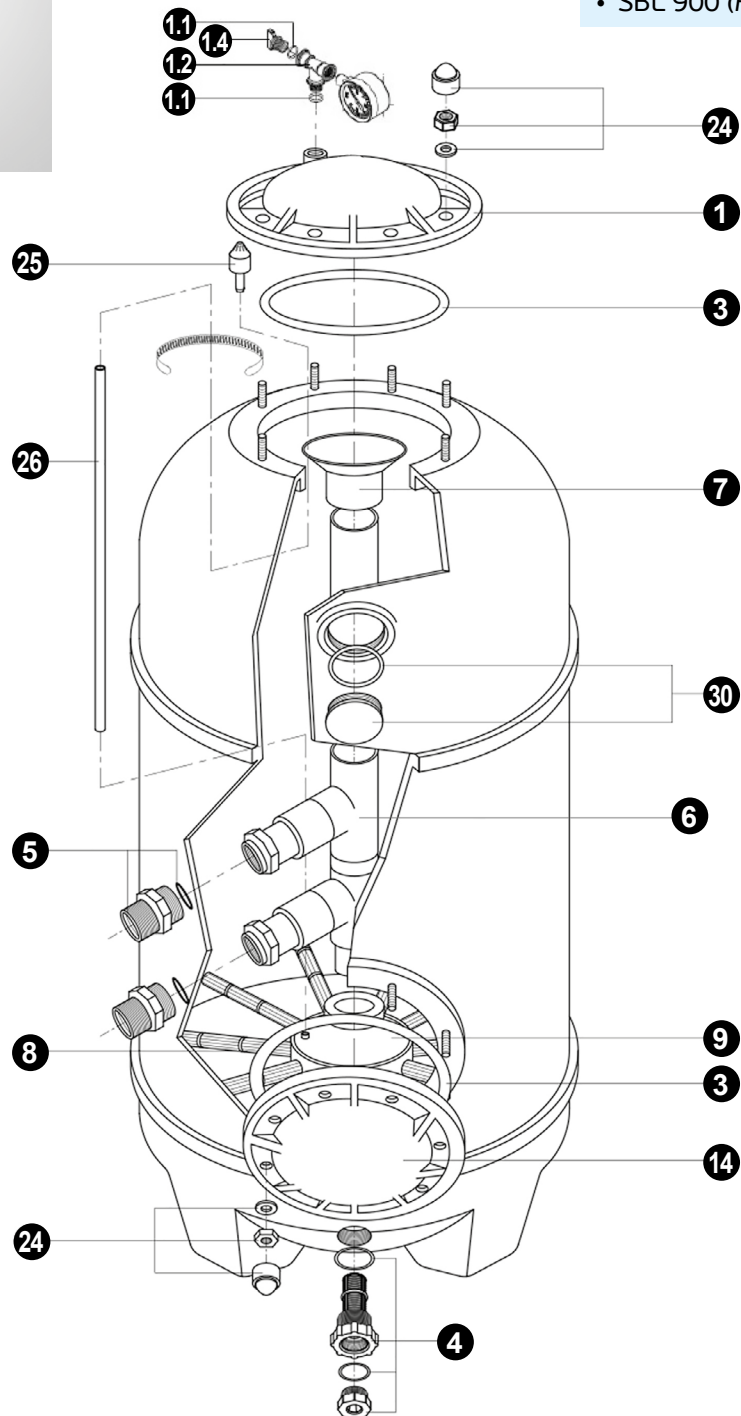

POLYESTER MULTI LAYER SAND FILTER, SAN SEBASTIAN SERIES

KRIPSOL

- MODELS**
- SSB 640 (HCFS252I2LVA)
 - SSB 760 (HCFS302I2LVA)
 - SSB 900 (HCFS352I2LVA)
 - SBL 640 (HCFD252I2LVA)
 - SBL 760 (HCFD302I2LVA)
 - SBL 900 (HCFD352I2LVA)

No.	Description	Quantity	Code	Part no.
1 + 1.2 + 3	Cover kit (cover + O'Ring)	1	500201041000	RRFI0001.04R
1 + 1.2 + 1.4	Manual air relief	1	500211120300	RRFI1112.03R
1.4 + 1.1	Drain cap	10	500100000000	RPUM0007.00R
3	Cover O'Ring	5	500201001100	RRFI0003.04R
4	Drain kit	1	500413000400	RRFI0004.00R
5	Bulkhead kit 2"	2	500201201100	RRFI0005.11R
-	2" Union kit	1	500200061100	-
6	Complete interior SSB	1	500411110000	-
7	Difusser	1	500200070300	RRFI0007.03R
8	Lateral Ø640	2	500201151000	RCFI0008.02R
	Lateral Ø760	2	500321000803	RCFI0008.03R
	Lateral Ø900	2	500201111000	RCFI0008.04R
9	Collector	1	500203010000	RCFI0009.00R
14 + 3	Side lid transparent Ø300	1	500411041402	RCFI0014.03R
24	Cover nut	8	500201001300	RRFI0024.00R
25 + 26	Internal air relief kit	1	500413002500	RRFI0025.00R
30	Visor	1	500311003000	RCFI0030.00R
-	Glycerin pressure gauge Ø63 ¼"	1	210100606300	-
-	Pressure gauge MP13B 0-3 Kg	1	210100030000	-