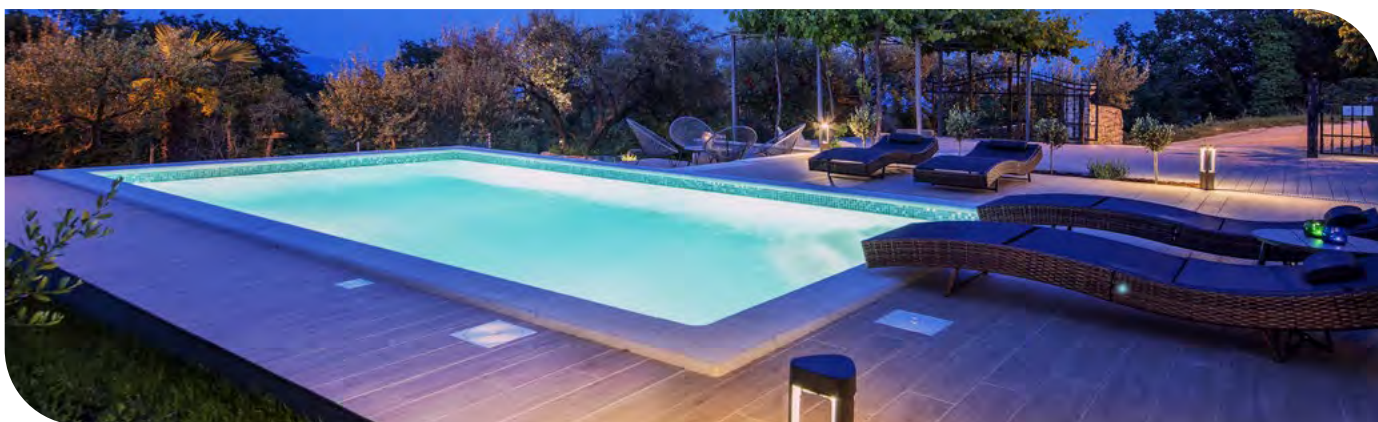

Παρέχεται καλώδιο
Cable included

Αδιάβροχο
Waterproof

Liner πισίνες
Liner pools

Πισίνες σκυροδέματος
Concrete pools