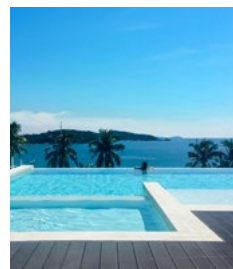

IP68

Αδιάβροχο
Waterproof

Μεταβλητόμενος
φωτισμός
Multicolour

Λιner πισίνας
Liner pools

Πισίνας
σκυροδέματος
Concrete pools

ΔΙΑΘΕΣΙΜΕΣ ΦΩΛΙΕΣ
AVAILABLE NICHES

Τεχνικά Χαρακτηριστικά Technical data		Μονόχρωμο Monochrome					Πολύχρωμο Multicolour
Μοντέλο (σκυροδέμα) Model (concrete pools)	Ανοξ. κωνική φωλιά S.S. conical niche	ULPD-1PT135-SCWW-S	ULPD-1PT60-SCCW-S	ULPD-1PT135-SCCW-S	ULPD-1PT60-SCB-S	ULPD-1PT135-SCB-S	ULPD-1PT78-SCM-S
	Ανοξ. στρογγυλή φωλιά S.S. round niche	ULPD-1PT135-SRWW-S	ULPD-1PT60-SRCW-S	ULPD-1PT135-SRCW-S	ULPD-1PT60-SRB-S	ULPD-1PT135-SRB-S	ULPD-1PT78-SRM-S
	ABS στρογγυλή φωλιά ABS round niche	ULPD-1PT135-PRWW-S	ULPD-1PT60-PRCW-S	ULPD-1PT135-PRCW-S	ULPD-1PT60-PRB-S	ULPD-1PT135-PRB-S	ULPD-1PT78-PRM-S
Μοντέλο (liner) Model (liner pools)	ABS κωνική φωλιά ABS conical niche	LPLD-1PT135-PCWW-S	LPLD-1PT60-PCCW-S	LPLD-1PT135-PCCW-S	LPLD-1PT60-PCB-S	LPLD-1PT135-PCB-S	LPLD-1PT78-PCM-S
Χρώμα Colour		Warm White	Cool White	Cool White	Blue	Blue	RGB
Αριθμός led No. of leds		135	60	135	60	135	78
Kelvin		3000 K	6250 K	6250 K	-	-	-
Lumen		2100 lm	1300 lm	2430 lm	400 lm	640 lm	650 lm
Μήκος κύματος μπλε led Blue led wavelength		-	-	-	466 nm	466 nm	-
Ισχύς κατανάλωσης Power consumption		30 W	15 W	30 W	15 W	30 W	15 W
Τάση Voltage		12V-AC, 50/60Hz					
Τύπος/διάμετρος λάμπας Bulb type/diameter		PAR56 LED / 178 mm					
Γωνία ακτινοβολίας Radiation angle		45°	45°	45°	45°	45°	45°
Διάρκεια ζωής Lifespan		50.000 hrs	50.000 hrs	50.000 hrs	50.000 hrs	50.000 hrs	50.000 hrs
Θερμοκρασία λειτουργίας Operating temperature		-20°C έως +80°C -20°C up to +80°C					
Καλώδιο H07RN-F Cable H07RN-F		2,5 m - 2x1 mm²					
Εγκατάσταση Installation		Πισίνας σκυροδέματος/liner Concrete/liner pools					

+ EXTRAS

Η liner εκδοχή μπορεί προαιρετικά να ενισχυθεί με 18 μπρούτζινα παρεμβύσματα.
The liner version can be optionally equipped with 18 bronze inserts.

RCP-1500: Πίνακας ελέγχου με τηλεχειριστήριο για την εναλλαγή του προγράμματος φωτισμού σε φώτα RGB (βλέπε σελ. 173).

RCP-1500: Control panel with remote control for the exchanging of illumination mode in RGB lights (See page 173).