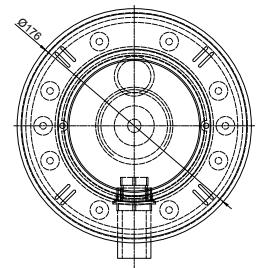

Χαρακτηριστικά:

- Υλικό: λευκό ABS πλαστικό.
- Βαθμός προστασίας: IP68 έως 1 m βάθος.
- Εγκατάσταση: σε φωλιά εντοιχισμού.
- Χρώμα φωτισμού: daylight white, warm white, μπλε ή RGB.
- Δυνατότητα χρήσης dimmer στον warm white και daylight white φωτισμό.
- 14 προγράμματα φωτισμού.
- 2,5 m καλώδιο H07RN-F, μεγέθους 2x1 mm².
- Πάχος πρόσωπου: 30 mm.
- Διαστάσεις: Ø 176 x 135 mm.
- Υποβρύχια εγκατάσταση.
- Θέση εγκατάστασης: τοιχία.
- Τύπος πισίνας: σκυροδέματος/liner.
- Προστασία UV & ανθεκτικότητα στα χημικά.

Specifications:

- **Material:** white ABS plastic.
- **IP rating:** IP68 up to a depth of 1 m.
- **Installation:** wall niche.
- **Light colour:** daylight white, warm white, blue, or RGB.
- **Dimming ability** for warm white and daylight white illumination.
- **14 illumination programme modes.**
- **2,5 m of H07RN-F, cable size 2x1 mm².**
- **Faceplate thickness: 30 mm.**
- **Dimensions: Ø 176 x 135 mm.**
- **Underwater installation.**
- **Installation position: wall.**
- **Type of pool: concrete/liner.**
- **UV protection & chemical resistance.**