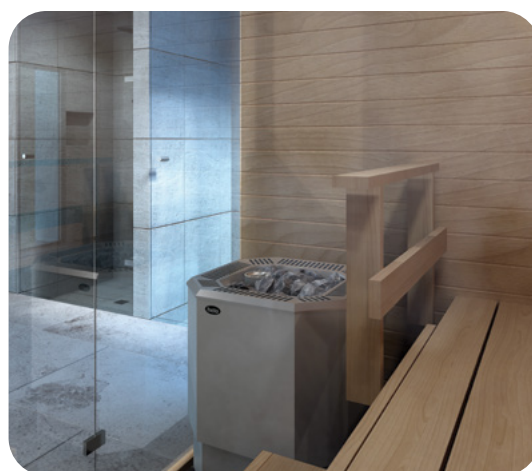

OCTA, απαιτεί ξεχωριστή μονάδα ελέγχου | OCTA, requires separate control unit

Μοντέλο Model	Article No	KW	Τάση/Φάση Voltage/Phase	Ελάχιστο/μέγιστο μέγεθος Min/max size of sauna	Χωρητικότητα σε κάρβουνα Rock capacity	Τοποθέτηση Mounting
OCTA 901	000611	9,0	400V/3N	8-13 m³	60	Επιδαπέδιο Floor
OCTA 1051	000612	10,5	400V/3N	9-15 m³	60	Επιδαπέδιο Floor
OCTA 1201	000613	12,0	400V/3N	10-18 m³	60	Επιδαπέδιο Floor
OCTA 1501	000614	15,0	400V/3N	14-24 m³	60	Επιδαπέδιο Floor