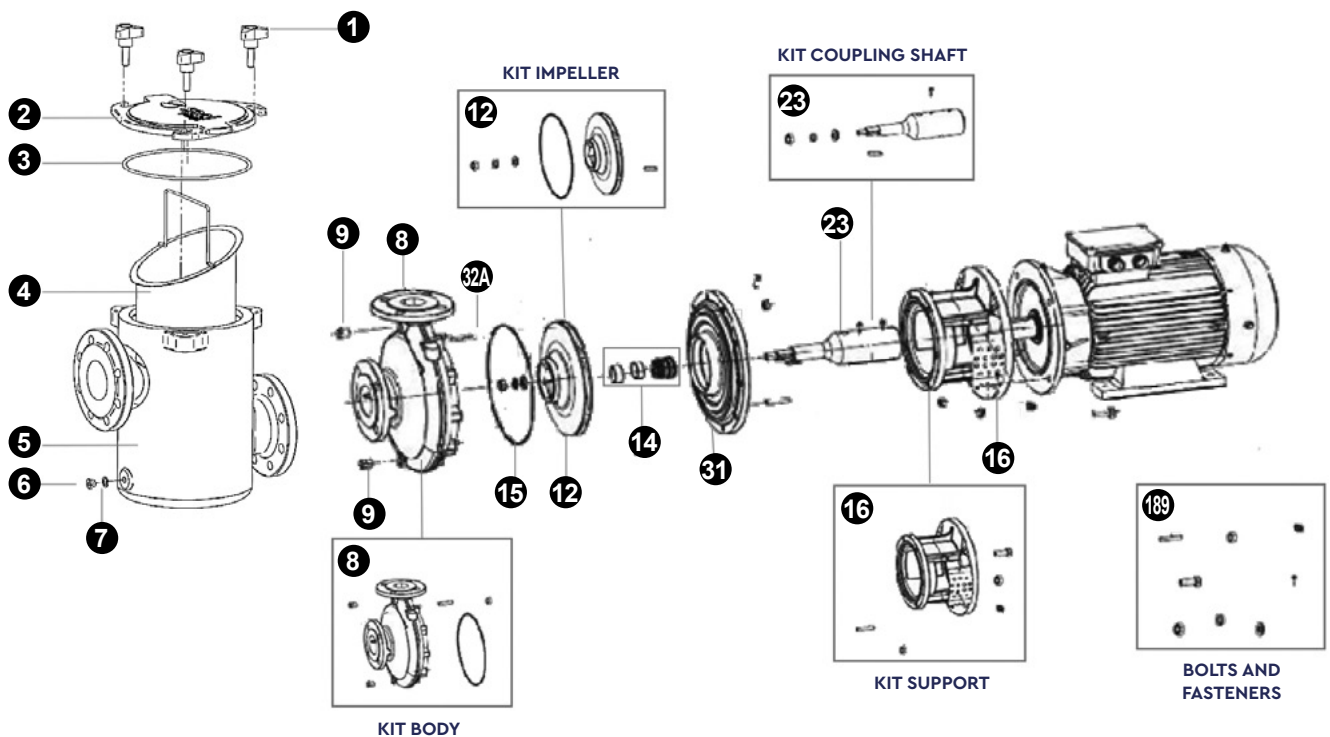

CISH-750 • CISH-1000 • CISH-1500 • CISH-2000 • CISH-2500 • CISH-3000