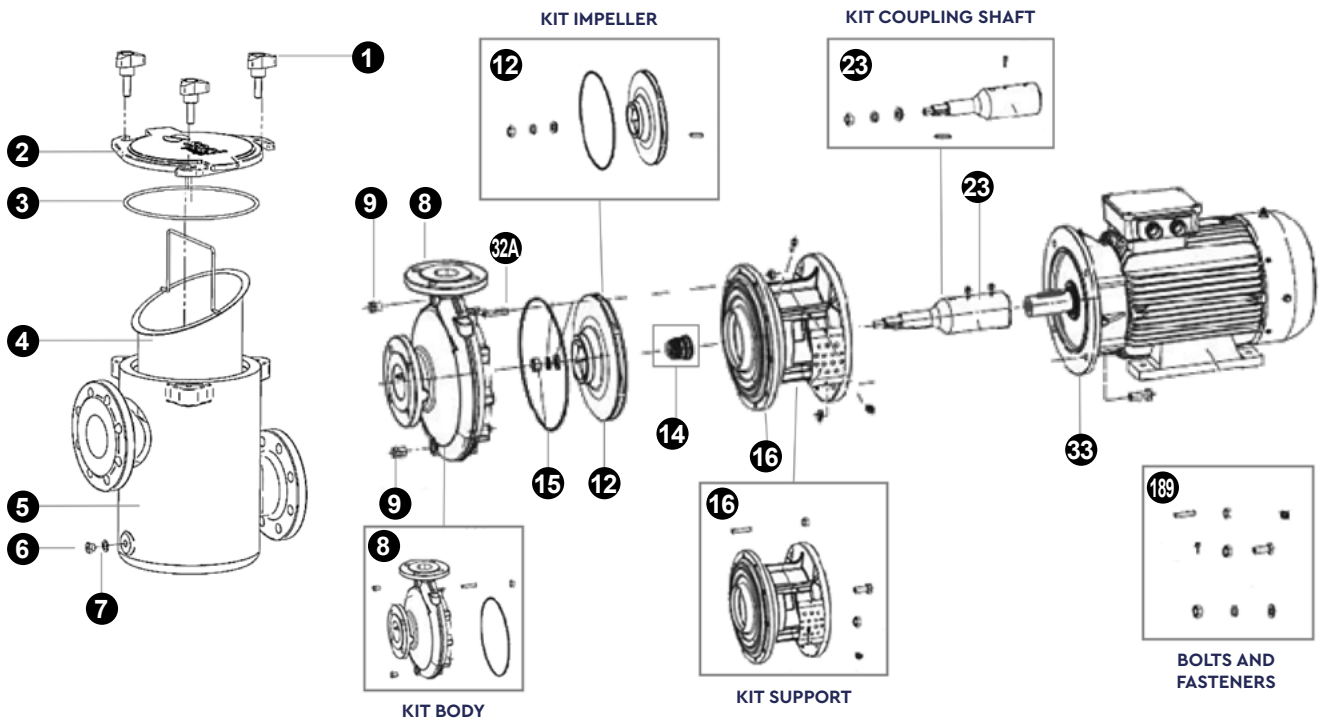

CAST IRON CENTRIFUGAL COMMERCIAL POOL PUMP 1.450 RPM, CISH SERIES

ACQUA SOURCE™

CISH-300 • CISH-400 • CISH-550