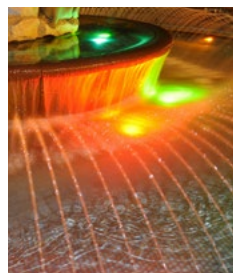

**SACQUA
SOURCE SA**

Εξοπλισμός σιντριβανιού | Fountain accessories

Ολοκληρωμένα kit σιντριβανιών
Complete fountain kits

Ολοκληρωμένα kit σιντριβανιού NS-500
Complete fountain kit NS-500

Ολοκληρωμένο συγκρότημα σιντριβανιού ιδανικό για χώρους που απαιτούν μια έντονη και εντυπωσιακή διακόσμηση. Το kit περιλαμβάνει όλες τις απαραίτητες μονάδες για τη διαμόρφωση ενός πλήρους σιντριβανιού, έτοιμο προς λειτουργία. Είναι στημένο σε μια στρογγυλού σχήματος βάση εξοπλισμένη με πέντε φωτιστικά και ένα ακροφύσιο σιντριβανιού. Η βάση είναι κατασκευασμένη από ανοξείδωτο ατσάλι. Ειδικόι ορθοστάτες είναι εγκατεστημένοι στη βάση για την ρύθμιση του ύψους του συγκροτήματος. Το ακροφύσιο σιντριβανιού μπορεί να επιλεγεί μέσα από μία σειρά διαφορετικών ακροφυσίων, όπως Turning Jet, Mushroom Jet, Morning Glory, Aerating Jet επιφάνειας, De Lis Jet, Smooth Bore Jet, Mushroom Family και Cas Cade Family. Όλα τους προσφέρουν μοναδικά υδάτινα εφέ τα οποία δέχονται φωτισμό από πέντε φωτιστικά των 120 W έκαστο. Το kit ενεργοποιείται από μια ανοξείδωτη υποβρύχια αντλία 1,20 kW η οποία θα εκτινάσσει την στήλη νερού σε ύψος 1,80 m στον αέρα. Επίσης πίνακας ελέγχου και καλώδιο παρέχονται. Το σύστημα NS-500 είναι ιδανικό για σιντριβάνια μεγάλου μεγέθους και συνήθως επιλέγεται για να διακοσμήσει ξενοδοχεία και εντυπωσιακές εισόδους χάρη στην εκπληκτική εικόνα χρωμάτων που παρέχουν φωτισμό στον χορό του νερού.

Complete fountain kit ideal for areas that need an intense, impressive decoration. Each kit includes all the necessary fountain units to form a complete fountain ready for operation. The kit is structured on a roundshaped base equipped with five lights units and one fountain nozzle. The base is made of stainless steel material. Special legs installed on the base are adjusting the height of the fountain kit. The fountain nozzle can be selected by a number of different nozzles such as Turning Jet, Mushroom Jet, Morning Glory, Surface Aerating Jet, De Lis Jet, Smooth Bore Jet, Mushroom Family and Cas Cade Family. All of them produce unique water effects illuminated by five lights of 120 W each. The kit is powered by a stainless steel submersible pump of 1,20 kW that will eject the water stream 1,80 m up in the air. Control panel and cable are also provided. NS-500 is ideal for big sized fountains and is usually chosen to decorate hotels and glamorous entrances because of the stunning colour effects that illuminate the water's dance.