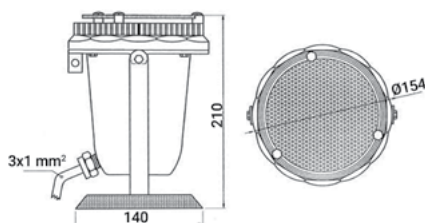

Ιδιαίτερα εντυπωσιακό φωτιστικό σιντριβανιού, κατασκευασμένο από χαλκό και μπρούντζο, με επιχρωμιωμένο κομψό φινίρισμα. Το συγκεκριμένο φωτιστικό παρέχεται με νεοπρενε καλώδιο H07RN-F, 2,15 m του οποίου το μήκος μπορεί να προσαρμοστεί σύμφωνα με τη ζήτηση. Διαθέτει λάστιχο στεγανότητας εγκεκριμένου υλικού και μπρούντζινο στυπιοθλίκτη καλωδίου ενώ ο λαμπτήρας ιωδίνης έχει ισχύ από 80W έως 120W και είναι τύπου PAR38. Το συγκεκριμένο φωτιστικό παρέχεται με ανταλλακτικούς φακούς ώστε να μπορεί να αλλάξει ο λευκός φωτισμός σε 5 βασικά χρώματα (κόκκινο, πράσινο, μπλε, κίτρινο και πορτοκαλί). Με τα ειδικά στηρίγματα που είναι τοποθετημένα στο πρόσωπο του φωτιστικού, η εναλλαγή των φακών γίνεται εύκολα και γρήγορα. Επιπλέον να αναφέρουμε πως οι στυπιοθλίπτες του φωτιστικού είναι κατασκευασμένοι από ανοξείδωτο ατσάλι και η στρογγυλή βάση της κατασκευής έχει αρκετά μεγάλη διάμετρο ώστε να επιτρέπει τη σταθερότητά της σε οποιασδήποτε έντασης εφέ νερού. Τέλος, το ειδικό στήριγμα του φωτιστικού επιτρέπει την εγκατάστασή του απευθείας στον κυκλικό δακτύλιο ενώ το ύψος του σκελετού είναι 210 mm γεγονός που διευκολύνει τη χρήση σε σιντριβάνια μεσαίου μεγέθους με υψηλής έντασης εφέ νερού.

High quality bronze underwater fountain light with a chrome-plated glossy finish. This light fixture comes equipped with an adjustable 2,15 m H07RN-F neoprene cable. It has a special insulating double flange and a bronze nut as a cable entry, while the PAR38 iodine bulb has a power range of 80W up to 120W. The white-coloured bulb comes with extra lenses in five standard colours (red, green, blue, yellow, orange). Special face pins ensure an easy and quick change of lenses. The fasteners are made of stainless steel, while the large diameter of the round base provides perfect support under any water effect intensity. The special holder secures the light fixture directly on the spray ring. The fixture's height (210 mm) is ideal for application in medium sized fountains with high-intensity water effects.

Χαρακτηριστικά:

- Σώμα φωτιστικού: χάλκινο επιχρωμιωμένο.
- Πρόσωπο: μπρούντζινο επιχρωμιωμένο.
- Βάση: ανοξείδωτο ατσάλι.
- Φινίρισμα: γυαλιστερό.
- Βαθμός προστασίας: IP68.
- Χρώμα φωτισμού: λευκό.
- Παρέχεται με ένα χρωματιστό φακό, διαθέσιμο σε κόκκινο, μπλε, πράσινο κίτρινο, ή πορτοκαλί χρώμα.
- 2,15 m καλώδιο neoprene H07RN-F.
- Λάστιχο στεγανότητας.
- Ντουί πορσελάνης.
- Ανοξείδωτες βίδες.
- Υποβρύχια εγκατάσταση.

Specifications:

- **Housing:** copper chrome plated.
- **Front face:** cast-bronze chrome plated.
- **Stand:** stainless steel.
- **Finish:** Polished.
- **Protection degree:** IP68.
- **Light colour:** white.
- **Supplied with one coloured lens in red, blue, green, yellow or orange colour.**
- 2,15 m of H07RN-F neoprene cable.
- **Special insulating flange.**
- **Porcelain socket.**
- **Stainless steel fasteners.**
- **Underwater installation.**