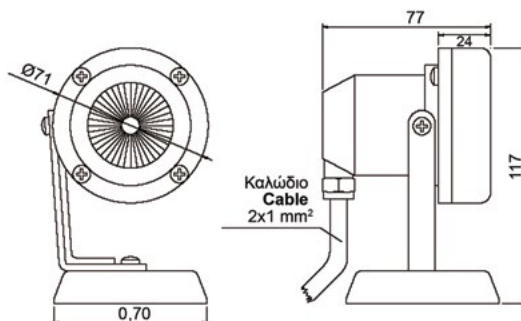

Καλώδιο
Cable
2x1 mm²