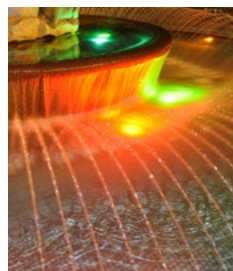

Underwater fountain light made with high quality durable AISI-316 stainless steel.

This fixture comes with a 12V-5W MR16 LED bulb in cool white, warm white or blue colour, a special insulating double flange, a bronze nut as a cable entry and an H07RN-F neoprene cable with a total length of 1,65 m.

The round stand is made of stainless steel and allows the light fixture to tilt as required, while providing perfect stability in the installation area.

This short light fixture (96 mm tall), is ideal for application in small or medium sized fountains and ponds equipped with calm water effects.

Specifications:

- **Material:** stainless steel.
- **Finish:** polished, AISI-316.
- **Protection degree:** IP68.
- **Light colour:** cool white, warm white or blue.
- **1,65 m of H07RN-F neoprene cable size 2x1 mm².**
- **Underwater installation.**

SACQUA
SOURCE SA

Εξοπλισμός σιντριβανιού | Fountain accessories

Φωτισμός Σιντριβανιού
Fountain lighting

Τεχνικά Χαρακτηριστικά Technical data	Μονόχρωμο Monochrome		
	ULFD-5M24-WW	ULFD-5M24-CW	ULFD-5M24-B
Μοντέλο Model	ULFD-5M24-WW	ULFD-5M24-CW	ULFD-5M24-B
Χρώμα Colour	● Warm White	● Cool White	● Blue
Αριθμός led No. of leds	24	24	60
Kelvin	3000 K	6000 K	-
Lumen	480 lm	450 lm	450 lm
Ισχύς κατανάλωσης Power consumption	5 W	5 W	5 W
Τάση Voltage	12V-DC, 50/60Hz	12V-DC, 50/60Hz	12V-DC, 50/60Hz
Τύπος/διάμετρος λάμπας Bulb type/diameter	MR16 LED / 50mm	MR16 LED / 50mm	MR16 LED / 50mm
Γωνία ακτινοβολίας Radiation angle	110°	110°	110°
Διάρκεια ζωής Lifespan	25.000 hrs	25.000 hrs	25.000 hrs
Θερμοκρασία λειτουργίας Operating temperature	-20°C έως +35°C -20°C up to +35°C	-20°C έως +35°C -20°C up to +35°C	-20°C έως +35°C -20°C up to +35°C
Καλώδιο H07RN-F Cable H07RN-F	1,65 m - 2x1 mm ²	1,65 m - 2x1 mm ²	1,65 m - 2x1 mm ²