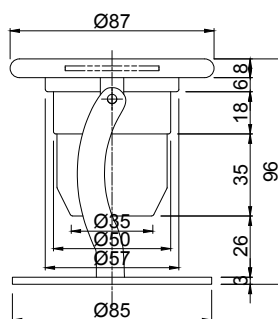

Underwater fountain light made with high quality durable AISI-316 stainless steel.

This fixture comes with a 12V-5W MR16 LED bulb in cool white, warm white or blue colour, a special insulating double flange, a bronze nut as a cable entry and an H07RN-F neoprene cable with a total length of 1,65 m.

The round stand is made of stainless steel and allows the light fixture to tilt as required, while providing perfect stability in the installation area.

This short light fixture (96 mm tall), is ideal for application in small or medium sized fountains and ponds equipped with calm water effects.

Χαρακτηριστικά:

- Υλικό κατασκευής: ανοξείδωτο ατσάλι, AISI-316.
- Φινίρισμα: γυαλιστερό.
- Βαθμός προστασίας: IP68.
- Χρώμα φωτισμού: cool white ή warm white ή μπλε.
- 1,65 m καλώδιο neoprene H07RN-F 2x1 mm².
- Υποβρύχια εγκατάσταση.

Specifications:

- **Material:** stainless steel.
- **Finish:** polished, AISI-316.
- **Protection degree:** IP68.
- **Light colour:** cool white, warm white or blue.
- **1,65 m of H07RN-F neoprene cable size 2x1 mm².**
- **Underwater installation.**