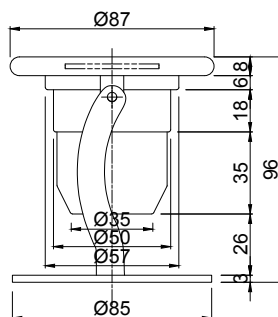

Underwater fountain light made with high quality durable AISI-316 stainless steel.
This fixture comes with a waterproof resin filled LED bulb of 6W, 8W or 10W, in daylight white, warm white, blue or RGB colour. Also including a bronze nut as a cable entry and an H07RN-F neoprene cable with a total length of 1,65 m.

The round stand is made of stainless steel and allows the light fixture to tilt as required, while providing perfect stability in the installation area.

This short light fixture (96 mm tall), is ideal for application in small or medium sized fountains and ponds equipped with calm water effects.

Χαρακτηριστικά:

- Υλικό κατασκευής: ανοξείδωτο ατσάλι, AISI-316.
- Φινίρισμα: γυαλιστερό.
- Βαθμός προστασίας: IP68.
- Χρώμα φωτισμού: daylight white, warm white, μπλε ή RGB.
- 1,65 m καλώδιο neoprene H07RN-F 2x1 mm².
- Υποβρύχια εγκατάσταση.

Specifications:

- **Material:** stainless steel.
- **Finish:** polished, AISI-316.
- **Protection degree:** IP68.
- **Light color:** daylight white, warm white, blue or RGB.
- **1,65 m of H07RN-F neoprene cable size 2x1 mm².**
- **Underwater installation.**