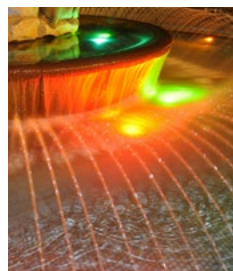

Underwater fountain light made with high quality durable AISI-316 stainless steel.
This fixture comes with a waterproof resin filled LED bulb of 6W, 8W or 10W, in daylight white, warm white, blue or RGB colour. Also including a bronze nut as a cable entry and an H07RN-F neoprene cable with a total length of 1,65 m.

The round stand is made of stainless steel and allows the light fixture to tilt as required, while providing perfect stability in the installation area.

This short light fixture (96 mm tall), is ideal for application in small or medium sized fountains and ponds equipped with calm water effects.

Specifications:

- **Material:** stainless steel.
- **Finish:** polished, AISI-316.
- **Protection degree:** IP68.
- **Light color:** daylight white, warm white, blue or RGB.
- **1,65 m of H07RN-F neoprene cable size 2x1 mm².**
- **Underwater installation.**

SACQUA
SOURCE SA

Εξοπλισμός σιντριβανιού | Fountain accessories

Φωτισμός Σιντριβανιού
Fountain lighting

Τεχνικά Χαρακτηριστικά Technical data	Μονόχρωμο Monochrome			Πολύχρωμο Multicolour
Μοντέλο Model	ULFD-5R16-WW	ULFD-5R16-DW	ULFD-5R16-B	ULFD-5R24-M
Χρώμα Colour	● Warm White	● Daylight White	● Blue	● RGB
Αριθμός led No. of leds	16	16	16	24
Kelvin	3300 K	5000 K	-	-
Lumen	540 lm	600 lm	165 lm	400 lm
Μήκος κύματος μπλε led Blue led wavelength	-	-	462 nm	-
Ισχύς κατανάλωσης Power consumption	6 W	6 W	8 W	10 W
Τάση Voltage	12V-AC, 50Hz	12V-AC, 50Hz	12V-AC, 50Hz	12V-AC, 50Hz
Τύπος/διάμετρος λάμπας Bulb type/diameter	Λάμπα ρητίνης / 50 mm Resin filled / 50 mm			
Γωνία ακτινοβολίας Radiation angle	116°	116°	116°	116°
Διάρκεια ζωής Lifespan	> 50.000 hrs	> 50.000 hrs	> 50.000 hrs	> 50.000 hrs
Θερμοκρασία λειτουργίας Operating temperature	έως +40°C up to +40°C	έως +40°C up to +40°C	έως +40°C up to +40°C	έως +40°C up to +40°C
Καλώδιο H07RN-F Cable H07RN-F	1,65 m - 2x1,5 mm ²	1,65 m - 2x1,5 mm ²	1,65 m - 2x1,5 mm ²	1,65 m - 2x1,5 mm ²