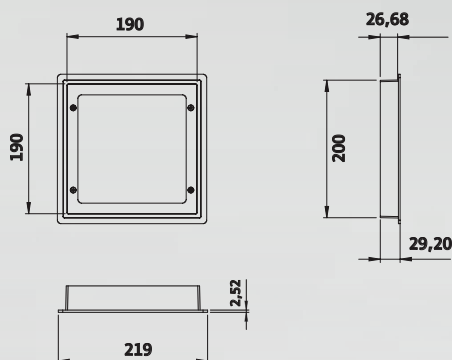

## ABS frame and grate

New best-price model

Series

**EDG**

Material

**White ABS**

Dimensions

**EDG-802**

**200×200mm**

**EDG-902**

**245×245mm**

EDG-802 TECHNICAL DRAWING

EDG-902 TECHNICAL DRAWING

ACQUA SOURCE S.A.

Manufacturer of swimming pool and fountain products

15 Souri str., 121 31 Peristeri, Athens, Greece  
GEMH: 084197502000