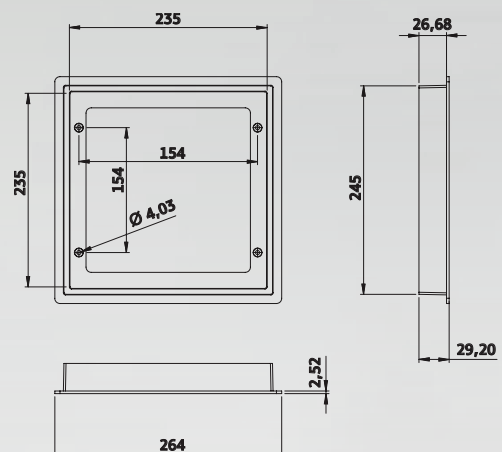

**200×200mm**

**EDG-902**

**245×245mm**

EDG-802 TECHNICAL DRAWING

EDG-902 TECHNICAL DRAWING

ACQUA SOURCE S.A.

Manufacturer of swimming pool and fountain products

15 Souri str., 121 31 Peristeri, Athens, Greece  
GEMH: 084197502000