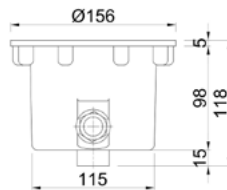

ΦΩΛΙΕΣ ΕΝΤΟΙΧΙΣΜΟΥ ΑΠΟ ABS

ABS WALL NICHES

ΠΕΡΙΓΡΑΦΗ

Φωλιές φωτιστικών που ταιριάζουν απόλυτα στα φωτιστικά. Κατασκευάζονται με ανθεκτικό ABS πλαστικό και διαθέτουν πλαϊνό ρακόρ φωτιστικού. Κατόπιν ζήτησης το ρακόρ μπορεί να τοποθετηθεί στη βάση της φωλιάς.

- Υλικό: λευκό ABS πλαστικό.
- Σχήματα: στρογγυλό, κωνικό.
- Αντοχή στα χημικά.
- Πλαϊνό ρακόρ φωτιστικού.
- Ενσωματωμένα μπρούντζινα παρεμβύσματα.

DESCRIPTION

Durable ABS light niches, perfectly compatible with the fixtures, with a side hose connector. The connector can be relocated to the base upon request.

- Material: white ABS plastic.
- Shapes: round, conical.
- Chemical resistance.
- Side hose connector.
- Embedded bronze inserts.

ΔΙΑΣΤΑΣΕΙΣ ΦΩΛΙΑΣ & ΓΡΑΜΜΙΚΟΣ ΣΧΕΔΙΑΣΜΟΣ
NICHE MEASUREMENTS & VECTOR DESIGN

RSN-300

Κωδικός Code	Σχήμα Shape	2 μπρούντζινα παρεμβύσματα 2 bronze inserts	18 μπρούντζινα παρεμβύσματα 18 bronze inserts
RSN-M1011	Στρογγυλό Round	-	-
RSN-300	Στρογγυλό Round	-	-
RSN-306	Κωνικό Conical	-	●
RSN-307	Κωνικό Conical	●	-