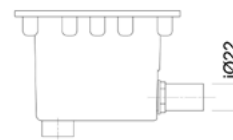

ΦΩΛΙΕΣ ΕΝΤΟΙΧΙΣΜΟΥ ΑΠΟ ABS

ABS WALL NICHES

ΠΕΡΙΓΡΑΦΗ

Φωλιές φωτιστικών που ταιριάζουν απόλυτα στα φωτιστικά. Κατασκευάζονται με ανθεκτικό ABS πλαστικό και διαθέτουν πλαϊνό ρακόρ φωτιστικού. Κατόπιν ζήτησης το ρακόρ μπορεί να τοποθετηθεί στη βάση της φωλιάς.

- Υλικό: λευκό ABS πλαστικό.
- Σχήματα: στρογγυλό, κωνικό.
- Αντοχή στα χημικά.
- Πλαϊνό ρακόρ φωτιστικού.
- Ενσωματωμένα μπρούντζινα παρεμβύσματα.

DESCRIPTION

Durable ABS light niches, perfectly compatible with the fixtures, with a side hose connector. The connector can be relocated to the base upon request.

- Material: white ABS plastic.
- Shapes: round, conical.
- Chemical resistance.
- Side hose connector.
- Embedded bronze inserts.

ΔΙΑΣΤΑΣΕΙΣ ΦΩΛΙΑΣ & ΓΡΑΜΜΙΚΟΣ ΣΧΕΔΙΑΣΜΟΣ
NICHE MEASUREMENTS & VECTOR DESIGN

RSN-300

Κωδικός Code	Σχήμα Shape	2 μπρούντζινα παρεμβύσματα 2 bronze inserts	18 μπρούντζινα παρεμβύσματα 18 bronze inserts
RSN-M1011	Στρογγυλό Round	-	-
RSN-300	Στρογγυλό Round	-	-
RSN-306	Κωνικό Conical	-	●
RSN-307	Κωνικό Conical	●	-