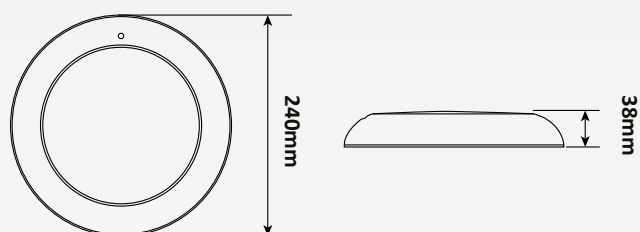

### Διαστάσεις

## UNDERWATER POOL LIGHT

### WPLD-5R Wall Mounted Epoxy Pool Light

- ☉ **Stainless Steel (AISI-316)**
- ☉ **Ø 240mm**
- ☉ **Wall installation by S.S. bracket.**

- Material: stainless steel (AISI-316).
- Diameter: Ø 240mm.
- Faceplate thickness: 38mm.
- Light colour: Warm white, cool white, blue, RGB.
- 15 color programs.
- 2m cable H07RN-F, cable size 2×1mm<sup>2</sup>.
- Installation position: wall.
- Type of pool: concrete.
- UV protection & chemical resistance.
- Easy installation & service.
- Underwater installation.
- IP rating: IP68.
- Certification: CE & RoHS.

### Dimensions