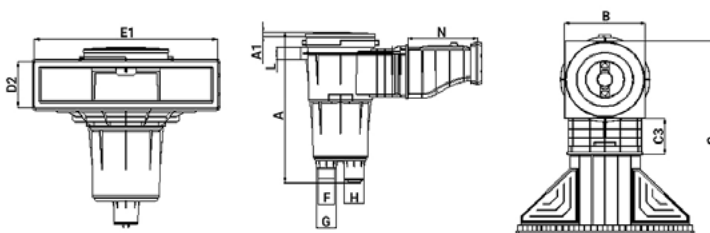

HLS-200

SKIMMER ΥΨΗΛΗΣ ΣΤΑΘΜΗΣ ΝΕΡΟΥ ΓΙΑ ΠΙΣΙΝΕΣ ΣΚΥΡΟΔΕΜΑΤΟΣ HIGH WATER LEVEL SKIMMER FOR CONCRETE POOLS

ACQUA SOURCE™

ΧΑΡΑΚΤΗΡΙΣΤΙΚΑ

- ▶ Λευκό ABS πλαστικό.
- ▶ Προστασία UV.
- ▶ Πολύ μεγάλο καλάθι με σύστημα κλειδώματος.
- ▶ Καπάκι ασφαλείας.
- ▶ Δύο κάθετες εξόδους: μία με θηλυκό σπείρωμα 1½" και μία με θηλυκό σπείρωμα 2". Περιλαμβάνεται τάπα σφράγισης με λαστιχάκι.
- ▶ Παροχή: 15m³/h.

SPECIFICATIONS

- ▶ White ABS plastic.
- ▶ UV protection.
- ▶ Extra-large basket with twist lock system.
- ▶ Safety lid.
- ▶ Two vertical exits: one in 1½" female thread and one in 2" female thread. Seal off plug and ring are supplied.
- ▶ Flow rate: 15m³/h.

Κωδικός Code	Πρόσψη Mouth opening	Λαιμός Neck	Διαστάσεις Dimensions (mm)											
			A	A1	B	C	C3	D2	E1	F	G	H	L	N
HLS-200	Με προέκταση Extended	Standard	483,8	14,5	250,3	634	117,4	142,5	539,1	60	45	60	32	249,2

SPECIFICATIONS

- ▶ White ABS plastic.
- ▶ UV protection.
- ▶ Extra-large basket with twist lock system.
- ▶ Safety lid.
- ▶ Two vertical exits: one in 1½" female thread and one in 2" female thread.
- ▶ Seal off plug and ring are supplied.
- ▶ 2x seals and skimmer flange.
- ▶ AISI-316 S.S. screws, for fastening to flange cover panel.
- ▶ Flow rate: 15m³/h.