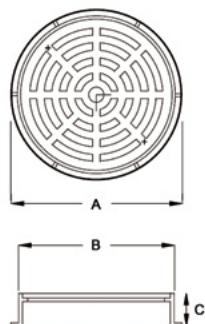

DRAIN GRILLES

ΣΧΑΡΑΚΙΑ ΑΠΟΣΤΡΑΓΓΙΣΗΣ ΓΙΑ ΠΙΣΙΝΕΣ ΣΚΥΡΟΔΕΜΑΤΟΣ
MAIN DRAIN GRILLES FOR **CONCRETE** POOLS

ΧΑΡΑΚΤΗΡΙΣΤΙΚΑ

- Κατασκευασμένα είτε εξολοκλήρου από ανοξείδωτο ατσάλι AISI-316, είτε εξολοκλήρου από ABS υλικό ή σε συνδυασμό των δυο παραπάνω υλικών.
- Αντιστροβιλικό καπάκι (DG-234).
- Ανθεκτικά στα χημικά.
- Προστασία UV για το ABS υλικό.

SPECIFICATIONS

- Made either entirely of AISI-316 stainless steel, or entirely of ABS material or a combination of the two.
- Antivortex lid (DG-234).
- Chemical resistant.
- UV protection for ABS material.

2
YEARS
GUARANTEE

SDG-224

ΠΛΗΡΩΣ ΑΝΟΞΕΙΔΩΤΟ ΣΧΑΡΑΚΙ ΑΠΟΣΤΡΑΓΓΙΣΗΣ
COMPLETE STAINLESS STEEL ROUND DRAIN GRILLE

ACQUA SOURCE™

Κωδικός Code	Υλικό Material	Διαστάσεις Dimensions (mm)		
		A	B	C
SDG-224	Ανοξείδωτο AISI-316 S.S. AISI-316	217	195	25

DG-224

ΑΝΟΞΕΙΔΩΤΟ ΣΧΑΡΑΚΙ ΑΠΟΣΤΡΑΓΓΙΣΗΣ ΜΕ ABS ΣΩΜΑ
STAINLESS STEEL ROUND DRAIN GRILLE WITH ABS BODY

ACQUA SOURCE™