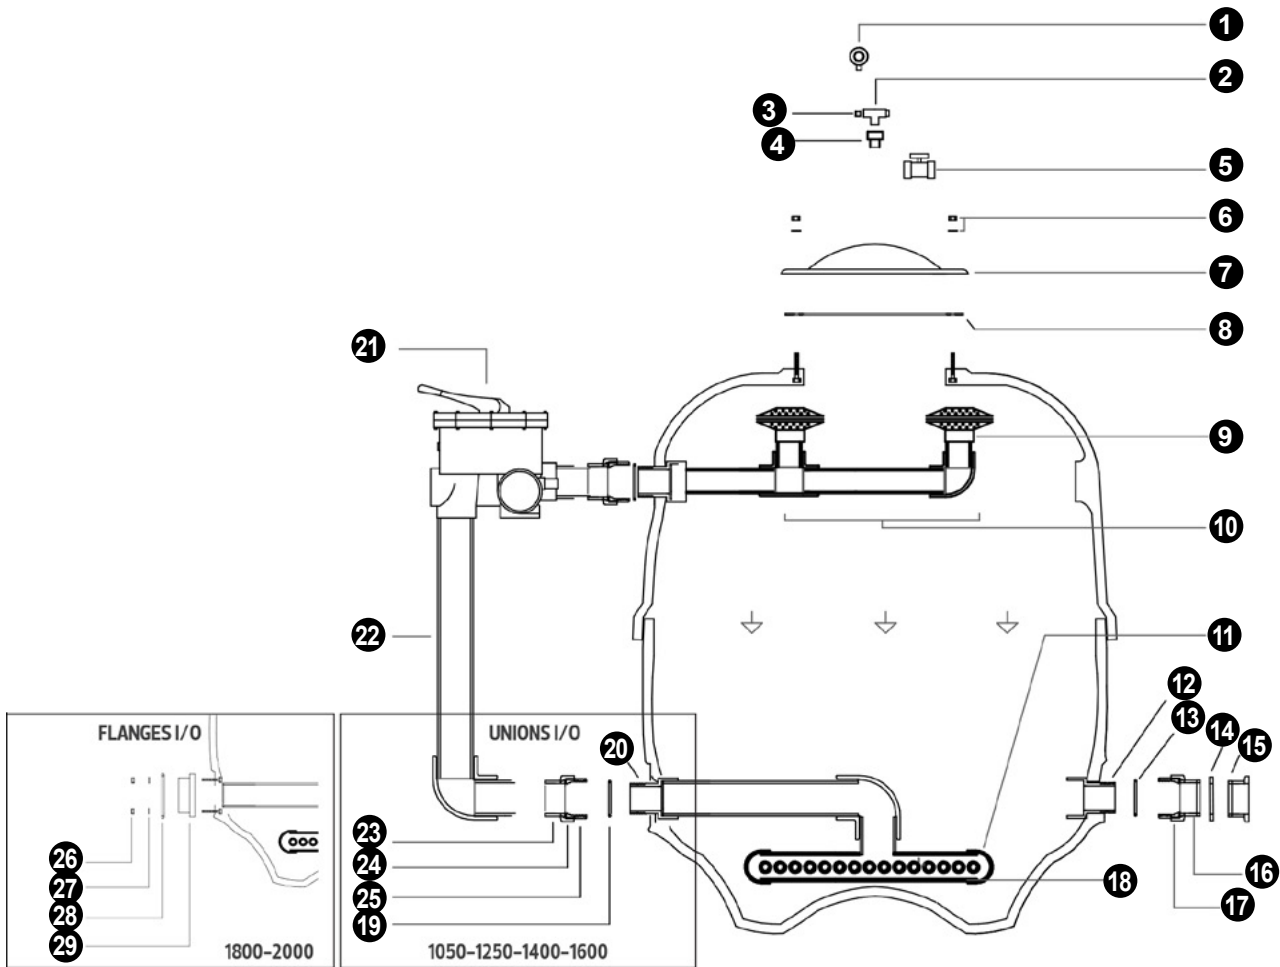

COMMERCIAL LAMINATED SAND FILTERS, BPN SERIES

ACQUA SOURCE™

2.5 BAR: BPN-105 • BPN-125 • BPN-140 • BPN-160 • BPN-180 • BPN-200

4.0 BAR: BPN-1054 • BPN-1254 • BPN-1404 • BPN-1604 • BPN-1804 • BPN-2004

No.	Description	Quantity	Code
1	Manometer	1	ZZU39
2	PVC Tee	1	EKA46
3	Manometer Connector	1	HUB10
4	Adaptor	1	ELN15
5	Union Valve	1	EJS01
6A	Brass Nut	16	MWP57
6B	SS Washer	16	ZWV77
7	Filter Cover	1	MWP95
8	Filter Cover O'ring	1	HUP02
9	Diffuser		
	BPN-105, BPN-1054	1	HTA03
	BPN-125, BPN-1254	2	HTA03
	BPN-140, BPN-1404	2	HTA03
	BPN-160, BPN-1604	4	HTA03
	BPN-180, BPN-1804	4	HTA03
	BPN-200, BPN-2004	4	HTA03