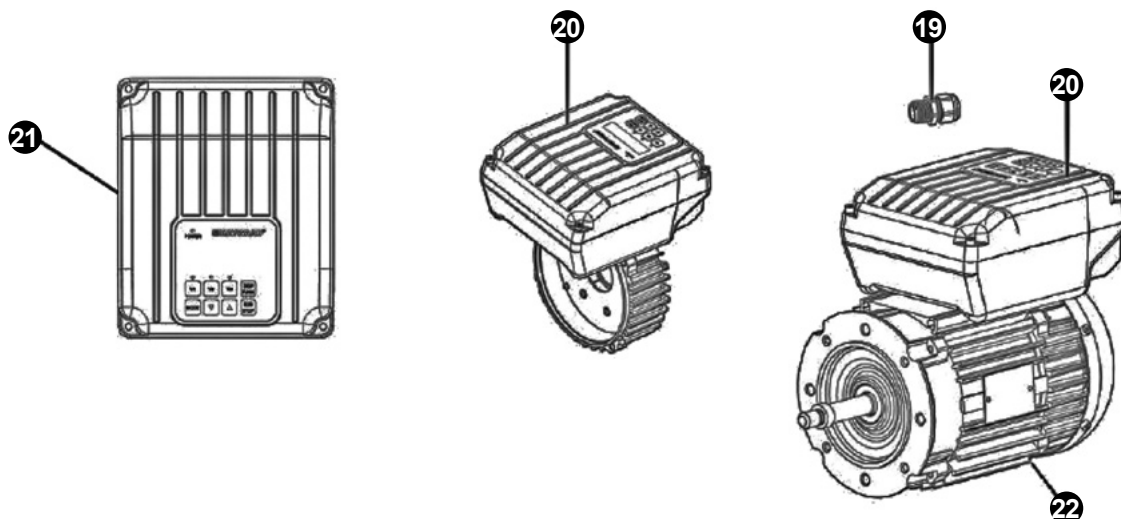

INVERTER SWIMMING POOL PUMP, KS EVO VS SERIES

KS Evo VS

No.	Description	Quantity	Code	Part no.
1 + 6	Hand knob (+swivel nut)	2 + 2	500100010002	RPUM0001.02R
2 + 3	Cover kit (cover + O'ring)	1 + 1	500100020003	RPUM0002.03R
3	Cover O'ring	10	500100110003	RPUM0003.03R
4 + 5	Strainer basket	1 + 1	500100030003	RPUM0005.03R
6	Swivel nut	10	500100160000	RPUM0006.00R
7 + 8	Drain kit	10 + 10	500100000000	RPUM0007.00R
3 + 8 + 11 + 16 + 24	Pump gasket kit	1 + 2 + 1 + 1 + 2	500131160300	RPUM3116.03R
10	Pump casing	1	500100100021	RPUM0010.21R
11	Diffuser O'ring	10	500100120002	RPUM0011.02R
12	Diffuser	1	500100060003	RPUM0012.03R
13	Impeller VS 1,5HP	1	500100070104	RPUM0013.104R
14 + 15	Mechanical seal kit	1 + 1	500114150100	RPUM1415.01R
16	Casing flange O'ring set	10	500100130002	RPUM0016.02R
17	Casing flange	1	500100080002	RPUM0017.02R
18 + 48	Pump support	1 + 6	500100090001	RPUM0018.01R
39 + 42 + 47	Hardware kit	4 + 4 + 2	500139420300	RPUM3942.03R
41	Slinger	10	500100410000	RPUM0041.00R
24 + 25	Set of unions KS Ø 50	2 + 2	500100255000	EK50B JUEGO
24 + 25	Set of unions KS Ø 63	2 + 2	500100256300	EK63B JUEGO

No.	Description	Quantity	Code	Part no.
-	Fan HG 0.50-1.50CV M	1	V0004	-
-	Bearings kit Motor RF 1	1	SPX62022RS	-
19	Gland	1	SPX1100PE	-
20	Electronic module	1	SPX1100ELVSTD	-
21	User interface VSTD	1	SPX1100INTVSTD	-
22	Motor 1.5CV VS	1	SPX1100KFVSTDSB	-