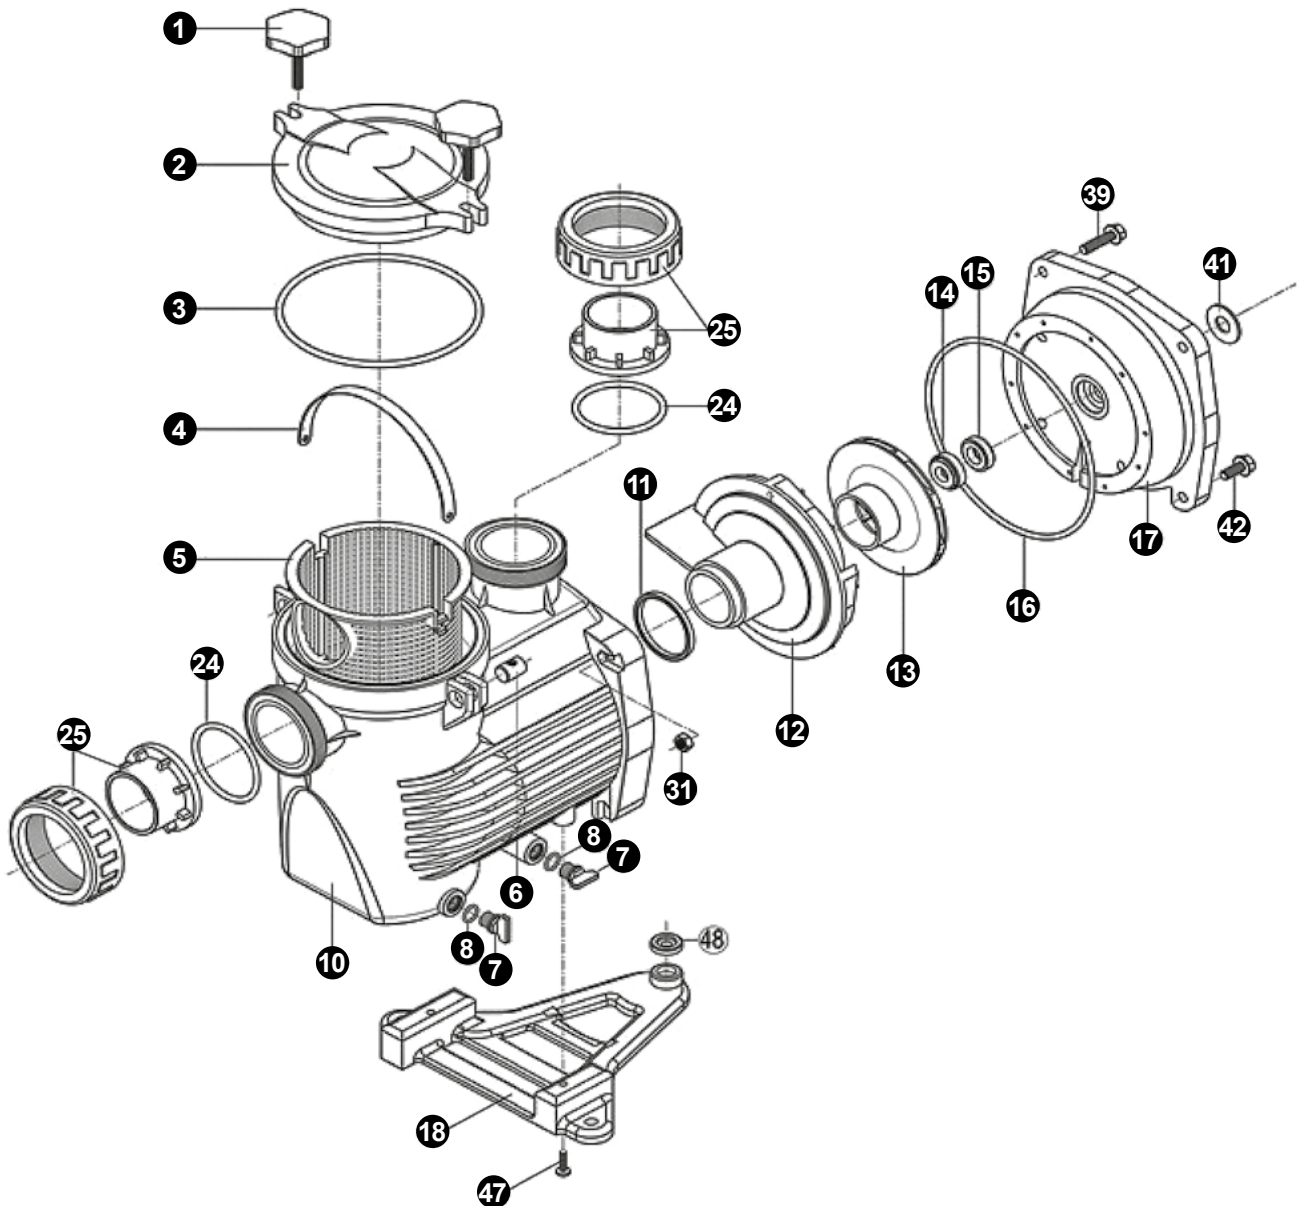

INVERTER SWIMMING POOL PUMP, KS EVO VS SERIES

KS Evo VS

No.	Description	Quantity	Code	Part no.
1 + 6	Hand knob (+swivel nut)	2 + 2	500100010002	RPUM0001.02R
2 + 3	Cover kit (cover + O'ring)	1 + 1	500100020003	RPUM0002.03R
3	Cover O'ring	10	500100110003	RPUM0003.03R
4 + 5	Strainer basket	1 + 1	500100030003	RPUM0005.03R
6	Swivel nut	10	500100160000	RPUM0006.00R
7 + 8	Drain kit	10 + 10	500100000000	RPUM0007.00R
3 + 8 + 11 + 16 + 24	Pump gasket kit	1 + 2 + 1 + 1 + 2	500131160300	RPUM3116.03R
10	Pump casing	1	500100100021	RPUM0010.21R
11	Diffuser O'ring	10	500100120002	RPUM0011.02R
12	Diffuser	1	500100060003	RPUM0012.03R
13	Impeller VS 1,5HP	1	500100070104	RPUM0013.104R
14 + 15	Mechanical seal kit	1 + 1	500114150100	RPUM1415.01R
16	Casing flange O'ring set	10	500100130002	RPUM0016.02R
17	Casing flange	1	500100080002	RPUM0017.02R
18 + 48	Pump support	1 + 6	500100090001	RPUM0018.01R
39 + 42 + 47	Hardware kit	4 + 4 + 2	500139420300	RPUM3942.03R
41	Slinger	10	500100410000	RPUM0041.00R
24 + 25	Set of unions KS Ø 50	2 + 2	500100255000	EK50B JUEGO
24 + 25	Set of unions KS Ø 63	2 + 2	500100256300	EK63B JUEGO

No.	Description	Quantity	Code	Part no.
-	Fan HG 0.50-1.50CV M	1	V0004	-
-	Bearings kit Motor RF 1	1	SPX62022RS	-
19	Gland	1	SPX1100PE	-
20	Electronic module	1	SPX1100ELVSTD	-
21	User interface VSTD	1	SPX1100INTVSTD	-
22	Motor 1.5CV VS	1	SPX1100KFVSTDSB	-