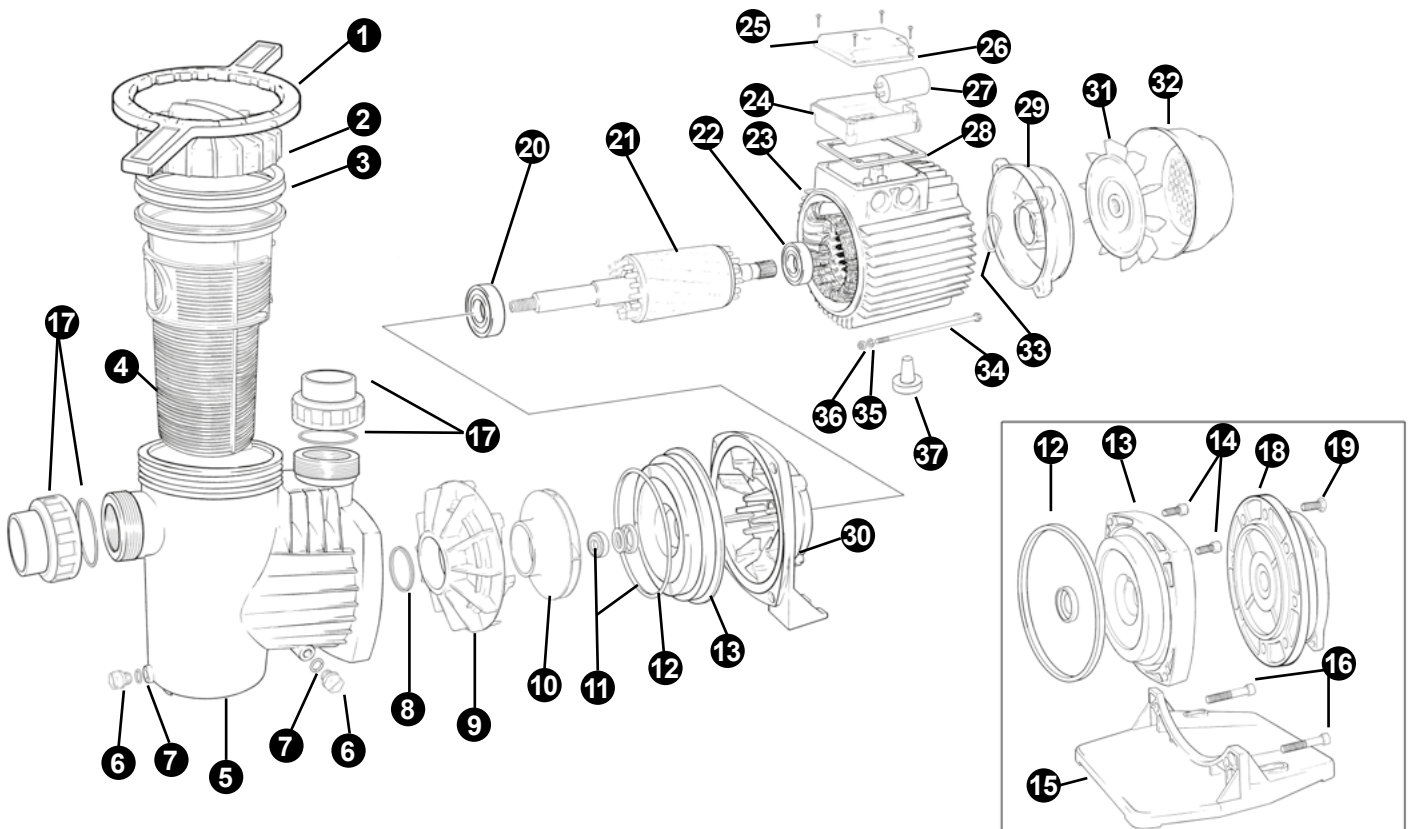

No.	Description	Quantity	Code
1	Key LIFE	1	92400013
2	Pre-Filter Cover LIFE	1	92400014
3	Pre-Filter Joint LIFE	1	92400015
4	Pre-Filter Basket LIFE	1	92400016
5*	Pump Body W.	*	92400037
6	Draining Plug MP/LIFE	2	92400034
7	Draining Plug O'ring (10,81X1,78) MP/LIFE	2	92400035
8	Diffuser Joint (56,52X5,33) LIFE	1	92400033
S/N	Pin Din. 6885 3X3X20 LIFE	1	96401170
S/N	Impeller Plug LIFE M 5X20 A-2	1	92400062
S/N	O'Ring (18,77X1,78) Impeller Plug LIFE	1	92400095

No.	Description	Quantity	Code
11	Mechanical Seal D.17 (LIFE) Standard	1	9012317L
	Mechanical Seal Viton D.17 (LIFE – ACF)	1*	9012117C
11*	Mechanical Seal Widia D.17 (LIFE – ACF)	1*	9012217C
	Mech. Seal Carb. Silic D.17 (LIFE) AISI-316 Seawater	1*	9012417L
12	Pump Body Lid O'Ring LIFE (175X6) NEW	1	92400018
	Pump Body Lid Joint LIFE (Old)	1**	92400022
13	Pump Body Lid LIFE NEW	1	92400017
	Pump Body Lid LIFE (Old)	1**	92400019
15	Pump Base LIFE	1**	92400021
17	Kit Pvc Connectors D.63 LIFE (2 pcs)	1	92400158
	Kit Pvc Connectors LIFE (2 pcs) B.S.	1*	92400159
17*	Kit Pvc Connectors LIFE (2 pcs) ANSI	1*	92400160
	Kit Pvc Connectors LIFE (2 pcs) JIS	1*	92400161
≡	O'Ring (64X4) Connection LIFE	2	92400163
25	Screw Din.7500 Trilobular M 3,5X15	4	96307038
33	Water Stopper LIFE 34X16,9X3	1	92400091
39	Foot Pin MP/LIFE Din.1481 M5X24	1	92400155