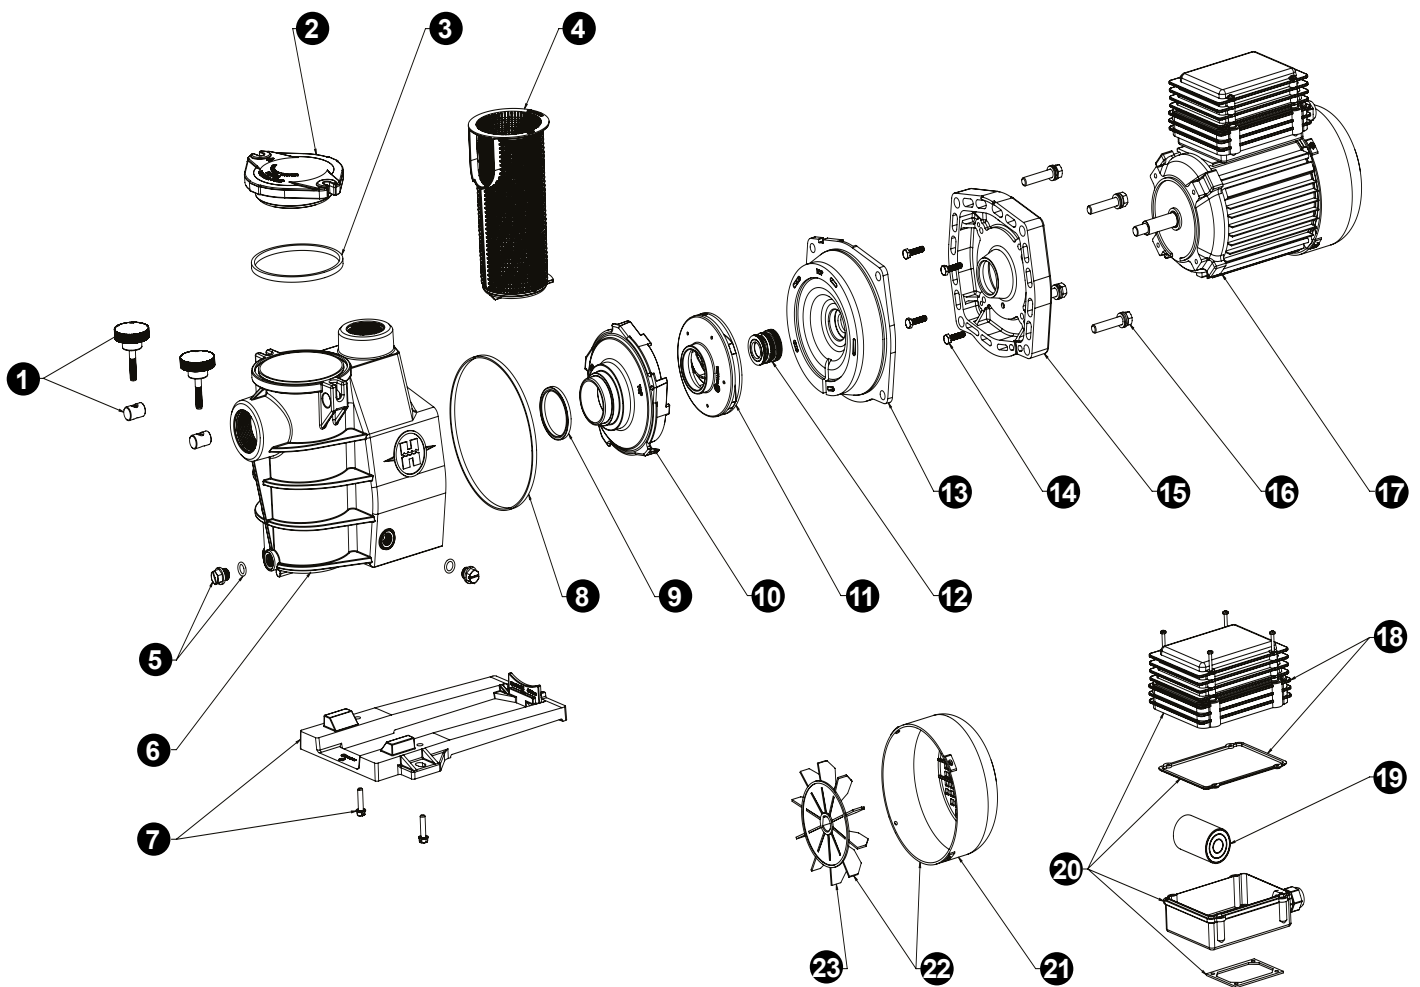

SELF-PRIMING SWIMMING POOL PUMP FOR RESIDENTIAL POOL, MAX FLO

SP1806HW81 • SP1808HW111 • SP1811HW161 • SP1816HW221 • SP1808XW113
SP1811XW163 • SP1816XW223

No.	Description	Quantity	Code
1	Swivel nut + Hand knob	2	SPX1600PN
2 + 3	Strainer cover	1	SPX1250LA
3	Lid gasket	1	SPX0125T
4	Strainer basket	1	SPX2800M
5	Drain Plug	2	SPX1700FG
6	Pump Housing/Strainer	1	SPX2800AE
7	Mounting bracket SP1806HW81/SP1808HW111/SP1811HW161/SP1816HW221	1	SPX2600G1W1
	SP1808XW113/SP1811XW163/SP1816XW223	1	SPX2600G1W2
8	Housing gasket	1	SPX1600T
9	Diffuser gasket	1	SPX1600R
10	Diffuser	1	SPX2800BE
11	Impeller SP1806HW81	1	SPX2607CEM
	SP1808HW111	1	SPX2607CEMB
	SP1811HW161	1	SPX2610CE
	SP1816HW221/SP1816XW223	1	SPX2615CE
	SP1808XW113	1	SPX2607CE
	SP1811XW163	1	SPX2610CE
12	Seal assembly	1	SPX1600Z2
13	Seal plate	1	SPX2600E5
14	Motor cap screw	4	SPX0125Z4E
15	Motor mounting plate	1	SPX1600FE5
16	Housing screw	4	SPX1600Z4KIT
17	Motor SP1806HW81	1	SPX3005Z1CAEB
	SP1808HW111	1	SPX3007Z1CAEB
	SP1811HW161	1	SPX3010Z1CAEB
	SP1816HW221	1	SPX3015Z1CAEB
	SP1808XW113	1	SPX3015Z1CAETB
	SP1811XW163	1	SPX3015Z1CAETB
	SP1816XW223	1	SPX3015Z1CAETB
18	Junction box (Cover + gasket)	1	SPX3000Z1CCG
19	Capacitor SP1806HW81/SP1808HW111/SP1811HW161	1	SPX3000Z1CCA1
	SP1816HW221	1	SPX3000Z1CCA2
20	Junction box assembly	1	SPX3000Z1CWBG
21	Fan cover SP1806HW81/SP1808HW111/SP1811HW161/SP1816HW221	1	SPX3000Z1CEC1
	SP1808XW113/SP1811XW163/SP1816XW223	1	SPX3000Z1CEC2
22	Fan cover+Fan SP1806HW81/SP1808HW111/SP1811HW161/SP1816HW221	1	SPX3000Z1CECF1
	SP1808XW113/SP1811XW163/SP1816XW223	1	SPX3000Z1CECF2
23	Fan SP1806HW81/SP1808HW111/SP1811HW161/SP1816HW221	1	SPX3000Z1CF1
	SP1808XW113/SP1811XW163/SP1816XW223	1	SPX3000Z1CF2
	Slinger	1	SPX0125FS2