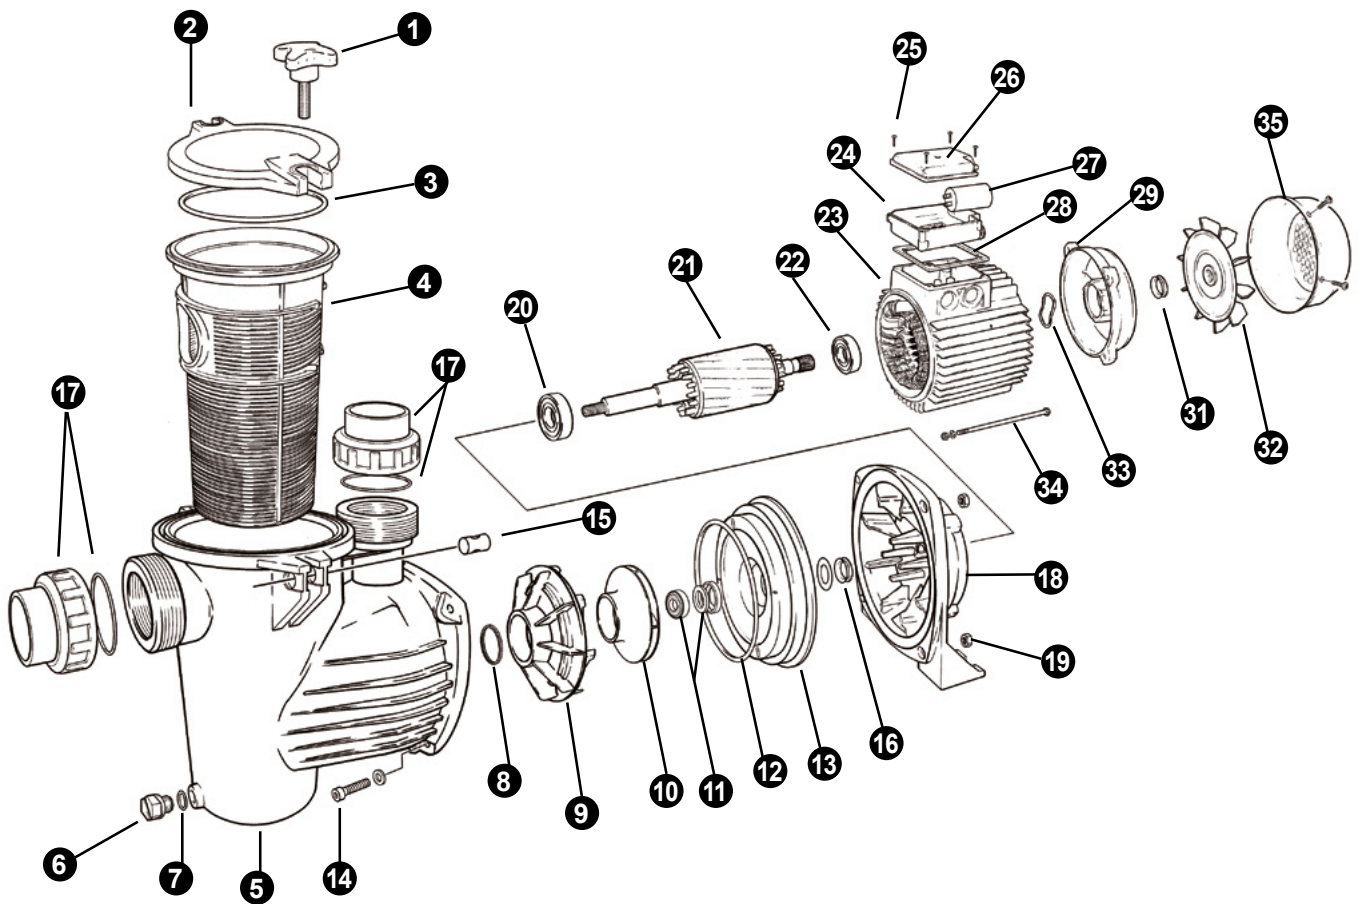

SELF-PRIMING PUMP FOR RESIDENTIAL POOLS, MP SERIES

ACQUA SOURCE™

MP-025 • MP-033 • MP-050 • MP-075 • MP-076 • MP-100 • MP-101

No.	Description	Quantity	Code
1	Pre-Filter Handle MP	2	92401015
2	Pre-Filter Cover MP	1	92401016
3	Prefilter Cover O'Ring (98X6) MP	1	92401045
4	Pre-Filter Basket MP	1	92401018
5	Pump Body MP	1	92401020
6	Draining Plug MP/LIFE	1	92400034
7	Draining Plug O'ring (10,81X1,78) MP/LIFE	1	92400035
8	Diffuser Joint (57X4) MP	1	92401029
9	Diffuser MP	1	92401030
S/N	Nut Din.985 M- 8 A-2 Anti Gripper	4	96326042
11	Mechanical Seal Diam.15 MP	1	99012315L
11*	Mech. Seal Carb. Sil D.15 (MP) Aisi 316 Seawater	*	9012415L

No.	Description	Quantity	Code
11*	Mechanical Seal Widia D.15 (MP)	*	9012215C
12	Pump Body Lid O'ring (159X5) MP	1	92401046
13	Pump Body Lid MP	1	92401047
14	Screw Din.912 M 8X25 A-2 (Vibo)	4	96303151
15	Pre-Filter Handle Cilinder MP	2	92401049
17	Kit Connection Pvc D.50 MP	2	92401110
17*	Kit Connection Pvc D.50 MP B.S.	*	92401111
≡	Connection Joint (52X58X4,5) MP	2	92401118
19	Nut Din.985 M- 8 A-2 Anti Gripper	4	96326042
20-22	Bearing MP 6202 (20/22)/Back Bearing W.50-100	2	92400116
25	Screw Din.7500 Trilobular M 3,5X15	4	96307038
33	Water Stopper MP 30X14,9X3	1	92401050

For MP 25 to 33 (MEC 63)

10	Impeller MP 25	1	92401036
10	Impeller MP 33	1	92401037
10*	Impeller MP 33 D.89 (60 Hz)	1*	92401121
10*	Impeller MP 50 D.94 (60 Hz)	1*	92401122
18	Pump Support MP 25-33-50	1	92401052
24-26	Terminal Box MP Mec.63	1	92401077
27	Capacitor MP 18 Uf	1	92400106
28	Terminal Box Gasket Mec63 (Large)	1	92401076
29	Motor Back Cover MP Mec63	1	92401085
31	Pump Foot MP 25-33-50-75M	1	92401100
32	Fan MP Mec.63	1	92401092
33	Thrust Washer MP	1	92401096
34	Tie Rod MP Mec.63	4	92401097
35	Fan Cover MP Mec.63	1	92401094

* Optional item.

≡ Included in the kit.

S/N Without number in the drawing.

31 - 92401100: Discontinued.

35 - 92401094: Before Oct'22 -> (25-50).

MEC 63: From Oct'22 -> (25-75).

35 - 92400102: Before Oct'22 -> (75-150).