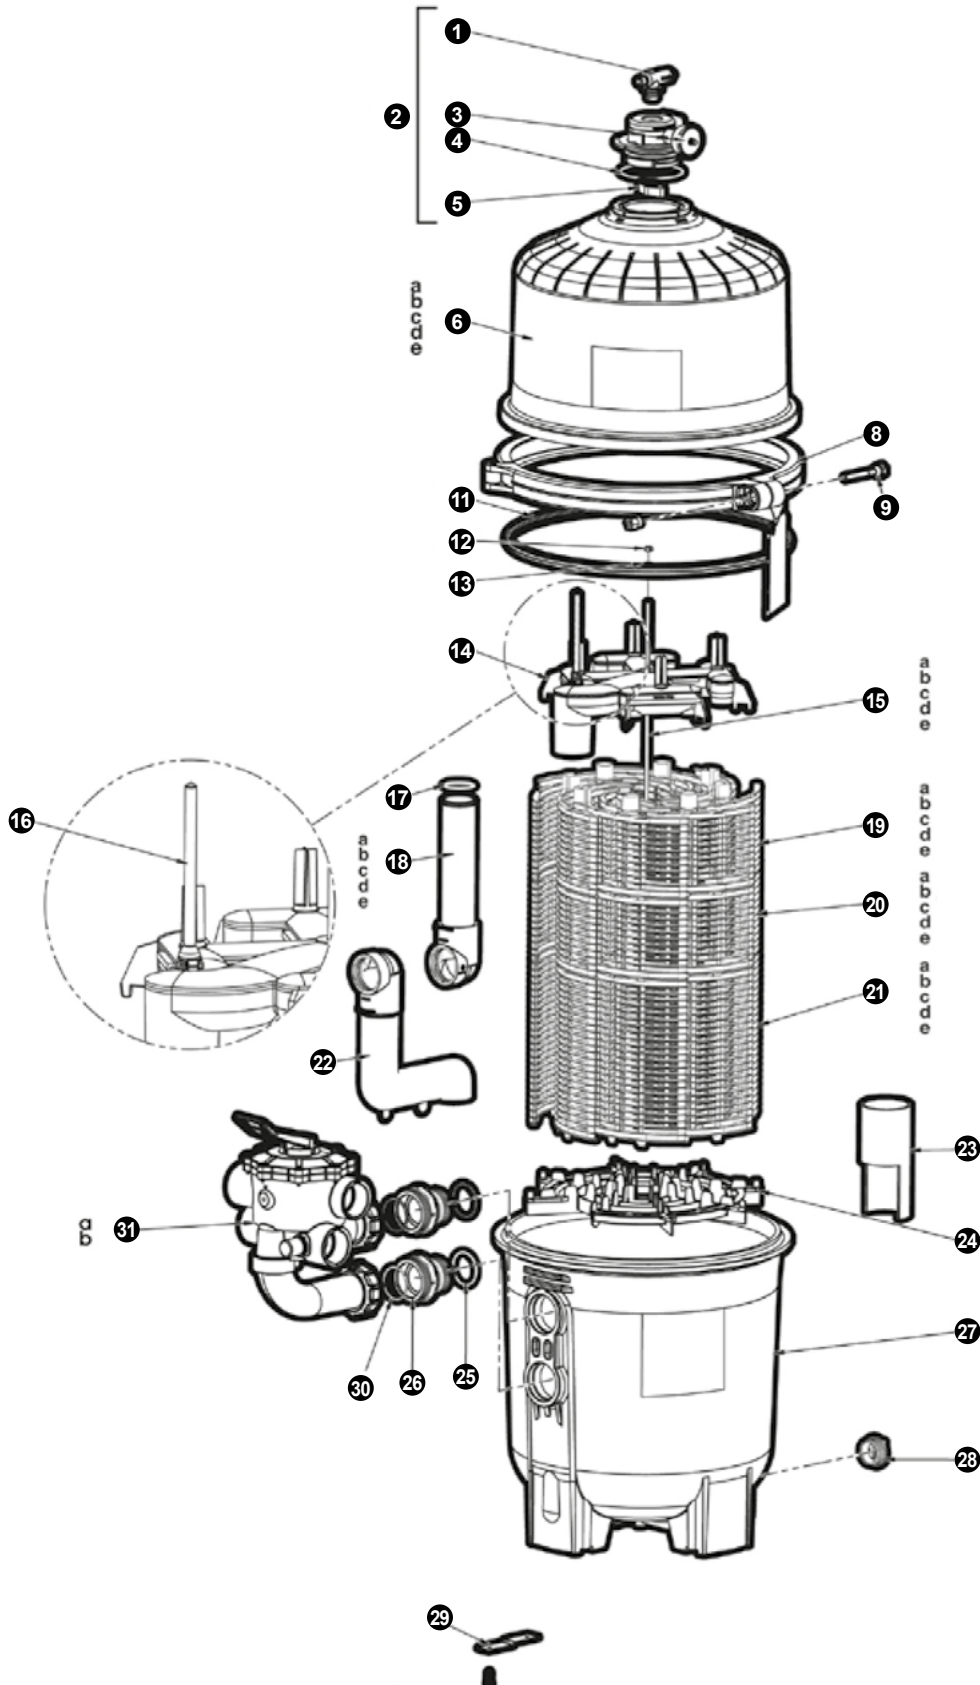

D.E. FILTER PRO GRID

DE2420 • DE3620 • DE4820 • DE6020 • DE7220

No.	Description	Quantity	Code
1	Air Relief Assembly with O'ring	1	CCX1000V
2	Manual Air relief assembly	1	DEX2420MAR2
3	Pressure Gauge	1	ECX2712B1
4	O'ring KIT	1	DEX2420Z8A
5	Adapter Nut	1	CCX1000N
6a	Filter Head	1	DEX2420BTC
6b	Filter Head	1	DEX3620BTC
6c	Filter Head	1	DEX4820BTC
6d	Filter Head	1	DEX6020BTC
6e	Filter Head	1	DEX7220BTC
8	Clamp assembly with spring assembly	1	DEX2421JKIT
9	Sleeve nut Assembly	1	DEX2421J2
11	Filter Tank O'ring	1	DEX2422Z2
12	Retainer Nut, 5/16, 18	1	ECX176865
13	Washer 5/16	2	ECX1109S
14	Top Collector Manifold	1	DEX2400C
15a	Retainer Rod	1	DEX2400R
15b	Retainer Rod	1	DEX3600R
15c	Retainer Rod	1	DEX4800R
15d	Retainer Rod	1	DEX6000R
15e	Retainer Rod	1	DEX7200R
16	Flex Air relief Assembly	1	DEX2400CR
17	Outlet Elbow O'ring	1	DEX2400Z5
18a	Outlet Elbow	1	DEX2420EA*
18b	Outlet Elbow	1	DEX3620EA
18c	Outlet Elbow	1	DEX4820EA
18d	Outlet Elbow	1	DEX6020EA*
18e	Outlet Elbow	1	DEX7220EA
19a	Filter Element Cluster Ass'y (Complete set of elements, collector, locator, etc.)	1	DEX2420DC
19b	Filter Element Cluster Ass'y (Complete set of elements, collector, locator, etc.)	1	DEX3600DC
19c	Filter Element Cluster Ass'y (Complete set of elements, collector, locator, etc.)	1	DEX4800DC
19d	Filter Element Cluster Ass'y (Complete set of elements, collector, locator, etc.)	1	DEX6000DC
19e	Filter Element Cluster Ass'y (Complete set of elements, collector, locator, etc.)	1	DEX7200DC
20a	Filter Element	7	DEX2400DA
20b	Filter Element	7	DEX3600DA
20c	Filter Element	7	DEX4800DA
20d	Filter Element	7	DEX6000DA
20e	Filter Element	7	DEX7200DA
21a	Short Filter Element	1	DEX2400DS
21b	Short Filter Element	1	DEX3600DS
21c	Short Filter Element	1	DEX4800DS
21d	Short Filter Element	1	DEX6000DS
21e	Short Filter Element	1	DEX7200DS
22	Inlet Diffuser	1	DEX2420GA
23	Element Spacer (DE 2400 only)	1	DEX2420T
24	Filter Element Locator	1	DEX2400H
25	O'ring	2	SX0220Z2
26	Bulkhead Fitting	2	DEX2420F
27	Filter Body	1	DEX2420ATC
28	Drain Plug with O'ring	1	SP1022C
29	Strap Kit (includes: 2 straps, 2 screws, optional)	1	DEX2420DCKIT
30	Valve O'ring (x2)	1	SX200Z4PAK2
31a	VariFlo™ Valve assembly-11/2 BSP	1	SP0710XR50E
31b	VariFlo™ Valve assembly- 2 BS	1	SP0715XR50E