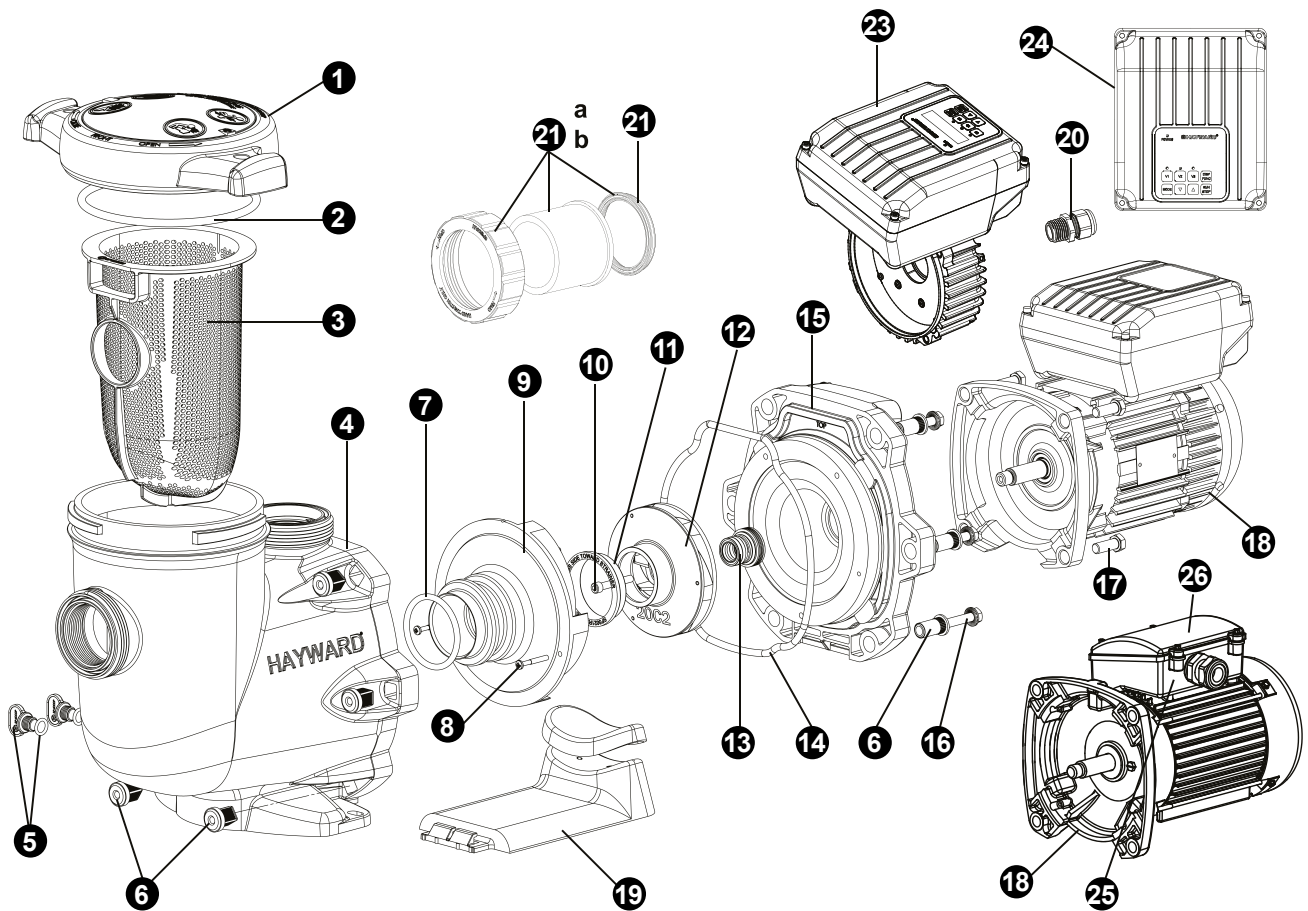

UNRIVALLED HYDRAULIC PERFORMANCE, TRISTAR

SP32051E2 • SP32081E2 • SP32111E2 • SP32161E2 • SP32201E2 • SP32301E2
SP32203E3 • SP32303E3

No.	Description	Quantity	Code
1	Strainer cover	1	SPX3200DLS
2	Strainer cover O'ring	1	SPX3200S
3	Strainer basket	1	SPX3200M
4	Pump Housing/Strainer	1	SPX3200A
5	Drain Plug	2	SPX4000FG
6	Housing insert & seal plate spacer kit	6	SPX3200Z211
7	Diffuser gasket	1	SPX4000Z1
8	Disffuser screws (x2)	1	SPX3200Z8
9	Diffuser	1	SPX3200B3
10	Impeller screw	1	SPX3200Z1
11	Ring for impeller	1	SPX3021R