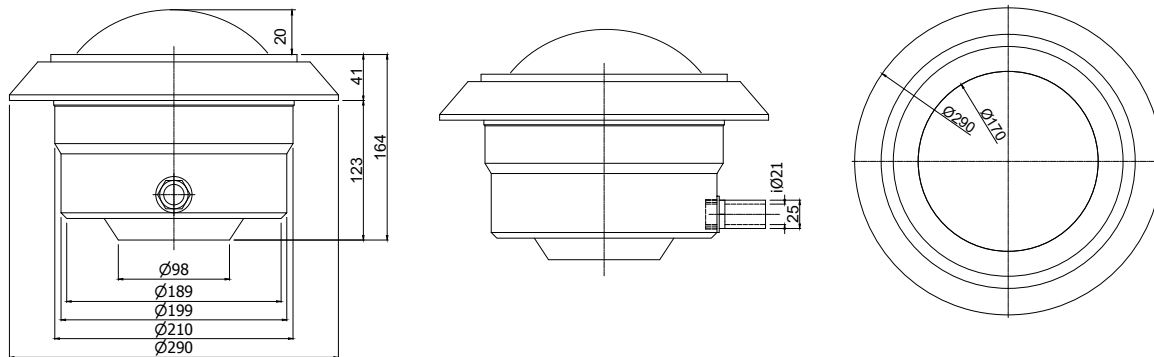

ΔΙΑΣΤΑΣΕΙΣ ΦΩΤΙΣΤΙΚΟΥ & ΓΡΑΜΜΙΚΟΣ ΣΧΕΔΙΑΣΜΟΣ
LIGHTING MEASUREMENTS & VECTOR DESIGN

ΤΕΧΝΙΚΑ ΧΑΡΑΚΤΗΡΙΣΤΙΚΑ TECHNICAL DATA		ΜΟΝΟΧΡΩΜΟ MONOCHROME		
Σκυροδέμα Concrete	Προσαρμογή με clips Clips adjustment	ULP-3H300C-PR-C		
Liner	Προσαρμογή με clips Clips adjustment	LPL-3H300C-PC-C		
Χρώμα Colour		● WW		
Kelvin		3000K		
Lumen		6000lm		
Ισχύς κατανάλωσης Power consumption		300W		
Τάση Voltage		12V-DC 50/60Hz		
Τύπος λάμπας Bulb type	Γωνία ακτινοβολίας Radiation angle	Διάρκεια ζωής Lifespan	Καλώδιο H07RN-F Cable H07RN-F	Εγκατάσταση Installation
PAR56	30°	1.000 hrs	2,5m 2x4mm²	Πισίνες σκυροδέματος/liner Concrete/liner pools

ΠΡΟΑΙΡΕΤΙΚΟΣ ΕΞΟΠΛΙΣΜΟΣ
OPTIONAL EQUIPMENT

Μετατρέψτε το πλαστικό φωτιστικό σας σε φωτιστικό με ανοξείδωτο φινίρισμα προσθέτοντας μια ανοξείδωτη πρόσοψη (FFW-S00).

Add a stainless steel front face (FFW-S00) to turn your plastic light to a light with s.s. finish.