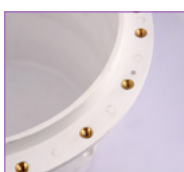

ULPD-1P/LPLD-1P

ΕΝΤΟΙΧΙΖΟΜΕΝΟ ΦΩΤΙΣΤΙΚΟ LED ΓΙΑ ΠΙΣΙΝΕΣ
RECESSED LED POOL LIGHT

ACQUA SOURCE™

ΧΑΡΑΚΤΗΡΙΣΤΙΚΑ ΦΩΤΙΣΤΙΚΟΥ
LIGHT SPECIFICATIONSΥΛΙΚΟ
MATERIALΑνοξ. ατσάλι AISI-316
Stainless steel AISI-316ΔΙΑΣΤΑΣΙΣ
DIMENSIONS

DESCRIPTION

High-quality pool light made of AISI-316 stainless steel. It is equipped with a LED-PAR56 bulb and comes with a recessed niche for wall installation.

Users can choose between a conical or round-shaped niche in stainless steel, while a more budget-friendly version made of premium ABS plastic is also available.

The product stands out for its dependable, long-lasting performance, as it resists corrosion and oxidation, and remains unaffected by pH fluctuations or microorganisms commonly present in pool water.

- ▶ 16 illumination program modes for RGB.
- ▶ IP rating: IP68 up to 1m depth.
- ▶ 2.5m of H07RN-F, cable size 2x1mm².
- ▶ 1m of flexible conduit hose.
- ▶ Niche with 2 inserts in liner version.
- ▶ Underwater installation.
- ▶ Installation position: wall.
- ▶ UV protection, corrosion proof & chemical resistance.
- ▶ Re-bulbing without lowering the water level.
- ▶ Side cable outlet.

ΔΙΑΘΕΣΙΜΕΣ ΦΩΛΙΕΣ
AVAILABLE NICHES

ΠΡΟΑΙΡΕΤΙΚΟΣ ΕΞΟΠΛΙΣΜΟΣ
OPTIONAL EQUIPMENT

Δυνατότητα επιλογής φωλιάς με 18 μπρούτζινα παρεμβύσματα στην liner εκδοχή, για προσαρμογή με βίδες.

Option for a niche with 18 brass inserts in the liner version, suitable for screw adjustment.