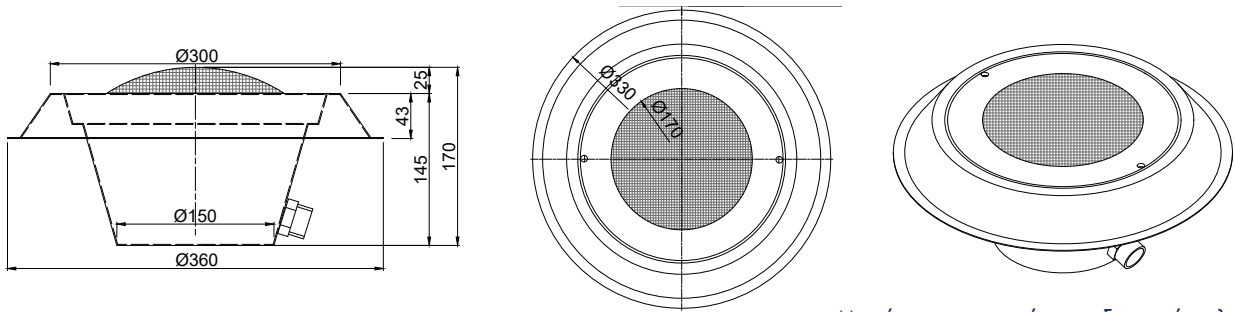

ΔΙΑΣΤΑΣΕΙΣ ΦΩΤΙΣΤΙΚΟΥ & ΓΡΑΜΜΙΚΟΣ ΣΧΕΔΙΑΣΜΟΣ
LIGHTING MEASUREMENTS & VECTOR DESIGN

Μετρήσεις φωτιστικού με ανοξ. κωνική φωλιά.
Light measurements with S.S. conical wall niche.

ΤΕΧΝΙΚΑ ΧΑΡΑΚΤΗΡΙΣΤΙΚΑ TECHNICAL DATA		ΜΟΝΟΧΡΩΜΟ MONOCHROME					ΠΟΛΥΧΡΩΜΟ MULTICOLOUR
Σκυροδέμα Concrete	Ανοξ. κωνική S.S. conical	ULPD-1PT135-SCWW-S	ULPD-1PT60-SCCW-S	ULPD-1PT135-SCCW-S	ULPD-1PT60-SCB-S	ULPD-1PT135-SCB-S	ULPD-1PT78-SCM-S
	Ανοξ. στρογγυλή S.S. round	ULPD-1PT135-SRWW-S	ULPD-1PT60-SRCW-S	ULPD-1PT135-SRCW-S	ULPD-1PT60-SRB-S	ULPD-1PT135-SRB-S	ULPD-1PT78-SRM-S
	ABS στρογγυλή ABS round	ULPD-1PT135-PRWW-S	ULPD-1PT60-PRCW-S	ULPD-1PT135-PRCW-S	ULPD-1PT60-PRB-S	ULPD-1PT135-PRB-S	ULPD-1PT78-PRM-S
Liner	ABS κωνική ABS conical	LPLD-1PT135-PCWW-S	LPLD-1PT60-PCCW-S	LPLD-1PT135-PCCW-S	LPLD-1PT60-PCB-S	LPLD-1PT135-PCB-S	LPLD-1PT78-PCM-S
Χρώμα Colour		WW	CW	CW	Blue	Blue	RGB
Αριθμός LED No. of LED		135	60	135	60	135	78
Kelvin		3000K	6250K	6250K	-	-	-
Lumen		2100lm	1300lm	2430lm	400lm	640lm	650lm
Μήκος κύματος μπλε LED Blue LED wavelength		-	-	-	466nm	466nm	-
Ισχύς κατανάλωσης Power consumption		30W	15W	30W	15W	30W	15W
Τάση Voltage		12V-AC 50/60Hz	12V-AC 50/60Hz	12V-AC 50/60Hz	12V-AC 50/60Hz	12V-AC 50/60Hz	12V-AC 50/60Hz
Τύπος/διάμετρος λάμπας Bulb type/diameter	Γωνία ακτινοβολίας Radiation angle	Διάρκεια ζωής Lifespan	Θερμοκρασία λειτουργίας Operating temperature	Καλώδιο H07RN-F Cable H07RN-F	Εγκατάσταση Installation		
PAR56 LED / 178mm	45°	50.000 hrs	-20°C - +80°C	2,5m 2x1mm²	Πισίνες σκυροδέματος/liner Concrete/liner pools