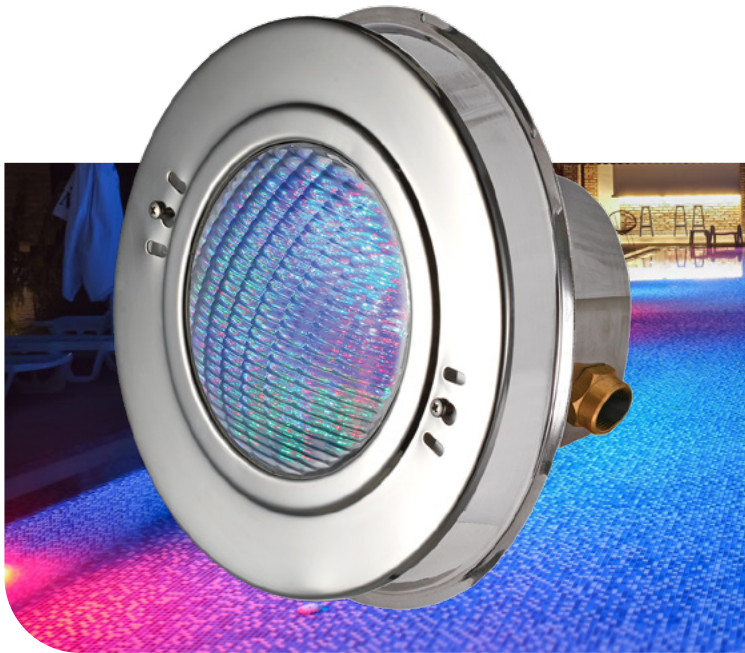

ULPD-1P/LPLD-1P

ΕΝΤΟΙΧΙΖΟΜΕΝΟ ΦΩΤΙΣΤΙΚΟ LED ΓΙΑ ΠΙΣΙΝΕΣ
RECESSED LED POOL LIGHT

ACQUA SOURCE™

ΧΑΡΑΚΤΗΡΙΣΤΙΚΑ ΦΩΤΙΣΤΙΚΟΥ
LIGHT SPECIFICATIONSΥΛΙΚΟ
MATERIALΑνοξ. ατσάλι AISI-316
Stainless steel AISI-316ΔΙΑΣΤΑΣΙΣ
DIMENSIONS

Ø 300mm

ΠΑΧΟΣ ΠΡΟΣΩΠΟΥ
FACEPLATE THICKNESS

12mm

ΕΓΚΑΤΑΣΤΑΣΗ
INSTALLATIONΦωλιά εντοιχισμού
Wall niche

ΠΕΡΙΓΡΑΦΗ

Υψηλής ποιότητας φωτιστικό πισίνας από ανοξείδωτο ατσάλι AISI-316. Είναι εξοπλισμένο με λάμπα LED PAR56 και διατίθεται με φωλιά εντοιχισμού για επιτοίχια τοποθέτηση.

DESCRIPTION

High-quality pool light made of AISI-316 stainless steel. It is equipped with a LED-PAR56 bulb and comes with a recessed niche for wall installation.

Users can choose between a conical or round-shaped niche in stainless steel, while a more budget-friendly version made of premium ABS plastic is also available.

The product stands out for its dependable, long-lasting performance, as it resists corrosion and oxidation, and remains unaffected by pH fluctuations or microorganisms commonly present in pool water.

- ▶ 16 illumination program modes for RGB.
- ▶ IP rating: IP68 up to 1m depth.
- ▶ 2.5m of H07RN-F, cable size 2x1mm².
- ▶ 1m of flexible conduit hose.
- ▶ Niche with 2 inserts in liner version.
- ▶ Underwater installation.
- ▶ Installation position: wall.
- ▶ UV protection, corrosion proof & chemical resistance.
- ▶ Re-bulbing without lowering the water level.
- ▶ Side cable outlet.