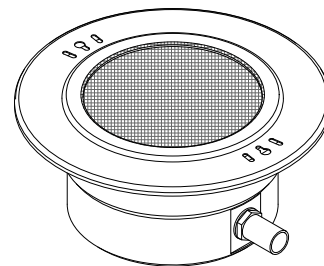

ΔΙΑΣΤΑΣΕΙΣ ΦΩΤΙΣΤΙΚΟΥ & ΓΡΑΜΜΙΚΟΣ ΣΧΕΔΙΑΣΜΟΣ
LIGHTING MEASUREMENTS & VECTOR DESIGN

Μετρήσεις φωτιστικού με ABS στρογγυλή φωλιά.
Light measurements with ABS round wall niche.

ΤΕΧΝΙΚΑ ΧΑΡΑΚΤΗΡΙΣΤΙΚΑ TECHNICAL DATA		ΜΟΝΟΧΡΩΜΟ MONOCHROME				ΠΟΛΥΧΡΩΜΟ MULTICOLOUR		
Σκυροδέμα Concrete	Ανοξ. κωνική S.S. conical	ULPD-1RM351-SCWW-S	ULPD-1R90-SCCW-S	ULPD-1R324-SCCW-S	ULPD-1R531-SCCW-S	ULPD-1R90-SCM-S	ULPD-1R324-SCM-S	ULPD-1R531-SCM-S
	Ανοξ. στρογγυλή S.S. round	ULPD-1RM351-SRWW-S	ULPD-1R90-SRCW-S	ULPD-1R324-SRCW-S	ULPD-1R531-SRCW-S	ULPD-1R90-SRM-S	ULPD-1R324-SRM-S	ULPD-1R531-SRM-S
	ABS στρογγυλή ABS round	ULPD-1RM351-PRWW-S	ULPD-1R90-PRCW-S	ULPD-1R324-PRCW-S	ULPD-1R531-PRCW-S	ULPD-1R90-PRM-S	ULPD-1R324-PRM-S	ULPD-1R531-PRM-S
Liner	ABS κωνική ABS conical	LPLD-1RM351-PCWW-S	LPLD-1R90-PCCW-S	LPLD-1R324-PCCW-S	LPLD-1R531-PCCW-S	LPLD-1R90-PCM-S	LPLD-1R324-PCM-S	LPLD-1R531-PCM-S
Χρώμα Colour		WW	CW	CW	CW	RGB	RGB	RGB
Αριθμός LED No. of LED		351	90	324	531	90	324	531
Kelvin		3000K	9000K	9000K	9000K	-	-	-
Lumen		2500lm	1350lm	2400lm	3500lm	800lm	1550lm	2200lm
Ισχύς κατανάλωσης Power consumption		25W	14W	23W	35W	13W	23W	33W
Τάση Voltage		12V-AC 50/60Hz	12V-AC 50/60Hz	12V-AC 50/60Hz	12V-AC 50/60Hz	12V-AC 50Hz	12V-AC 50Hz	12V-AC 50Hz
Τύπος/διάμετρος λάμπας Bulb type/diameter	Γωνία ακτινοβολίας Radiation angle	Διάρκεια ζωής Lifespan	Θερμοκρασία λειτουργίας Operating temperature	Καλώδιο H07RN-F Cable H07RN-F	Εγκατάσταση Installation			
Λάμπα ρητίνης / 170mm Resin filled / 170mm	120°	> 25.000 hrs	max +40°C	4m 2x1mm²	Πισίνες σκυροδέματος/liner Concrete/liner pools