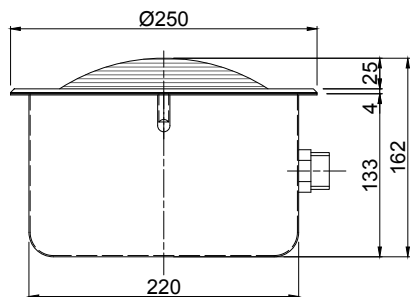

ΔΙΑΣΤΑΣΕΙΣ ΦΩΤΙΣΤΙΚΟΥ & ΓΡΑΜΜΙΚΟΣ ΣΧΕΔΙΑΣΜΟΣ
LIGHTING MEASUREMENTS & VECTOR DESIGN

Μετρήσεις φωτιστικού με ανοξ. στρογγυλή φωλιά.
Light measurements with S.S. round wall niche.

ΤΕΧΝΙΚΑ ΧΑΡΑΚΤΗΡΙΣΤΙΚΑ TECHNICAL DATA		ΜΟΝΟΧΡΩΜΟ MONOCHROME					ΠΟΛΥΧΡΩΜΟ MULTICOLOUR
Σκυροδέμα Concrete	Ανοξ. κωνική S.S. conical	ULPD-2PT135-SCWW-S	ULPD-2PT60-SCCW-S	ULPD-2PT135-SCCW-S	ULPD-2PT60-SCB-S	ULPD-2PT135-SCB-S	ULPD-2PT78-SCM-S
	Ανοξ. στρογγυλή S.S. round	ULPD-2PT135-SRWW-S	ULPD-2PT60-SRCW-S	ULPD-2PT135-SRCW-S	ULPD-2PT60-SRB-S	ULPD-2PT135-SRB-S	ULPD-2PT78-SRM-S
	ABS στρογγυλή ABS round	ULPD-2PT135-PRWW-S	ULPD-2PT60-PRCW-S	ULPD-2PT135-PRCW-S	ULPD-2PT60-PRB-S	ULPD-2PT135-PRB-S	ULPD-2PT78-PRM-S
Liner	ABS κωνική ABS conical	LPLD-2PT135-PCWW-S	LPLD-2PT60-PCCW-S	LPLD-2PT135-PCCW-S	LPLD-2PT60-PCB-S	LPLD-2PT135-PCB-S	LPLD-2PT78-PCM-S
Χρώμα Colour		WW	CW	CW	Blue	Blue	RGB
Αριθμός LED No. of LED		135	60	135	60	135	78
Kelvin		3000K	6250K	6250K	-	-	-
Lumen		2100lm	1300lm	2430lm	400lm	640lm	650lm
Μήκος κύματος μπλε LED Blue LED wavelength		-	-	-	466nm	466nm	-
Ισχύς κατανάλωσης Power consumption		30W	15W	30W	15W	30W	15W
Τάση Voltage		12V-AC 50/60Hz	12V-AC 50/60Hz	12V-AC 50/60Hz	12V-AC 50/60Hz	12V-AC 50/60Hz	12V-AC 50/60Hz
Τύπος/διάμετρος λάμπας Bulb type/diameter	Γωνία ακτινοβολίας Radiation angle	Διάρκεια ζωής Lifespan	Θερμοκρασία λειτουργίας Operating temperature	Καλώδιο H07RN-F Cable H07RN-F	Εγκατάσταση Installation		
PAR56 LED / 178mm	45°	50.000 hrs	-20°C - +80°C	2,5m 2x1mm²	Πισίνες σκυροδέματος/liner Concrete/liner pools