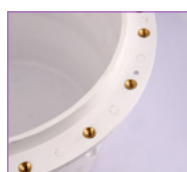

ULPD-2R/LPLD-2R

ΕΝΤΟΙΧΙΖΟΜΕΝΟ ΦΩΤΙΣΤΙΚΟ LED ΓΙΑ ΠΙΣΙΝΕΣ
RECESSED LED POOL LIGHT

ACQUA SOURCE™

ΧΑΡΑΚΤΗΡΙΣΤΙΚΑ ΦΩΤΙΣΤΙΚΟΥ
LIGHT SPECIFICATIONSΥΛΙΚΟ
MATERIALΑνοξ. ατσάλι AISI-316
Stainless steel AISI-316ΔΙΑΣΤΑΣΕΙΣ
DIMENSIONS

DESCRIPTION

Highly aesthetic pool light, suitable for concrete or liner pools, made of AISI-316 stainless steel and equipped with a resin-filled LED bulb. The resin prevents water ingress, while the fixture offers excellent chemical resistance. With a body thickness of just 4mm, it blends discreetly into any aquatic environment.

It is supplied with a recessed niche for wall installation, side cable outlet, flexible conduit, cable, and screws.

The bulb can be replaced without lowering the water level. The product stands out for its long-lasting performance and resistance to corrosion, oxidation, pH fluctuations, and microorganisms present in the water.

ΔΙΑΘΕΣΙΜΕΣ ΦΩΛΙΕΣ
AVAILABLE NICHES

ΠΡΟΑΙΡΕΤΙΚΟΣ ΕΞΟΠΛΙΣΜΟΣ
OPTIONAL EQUIPMENT

Δυνατότητα επιλογής φωλιάς με 18 μπρούτζινα παρεμβύσματα στην liner εκδοχή, για προσαρμογή με βίδες.
Option for a niche with 18 brass inserts in the liner version, suitable for screw adjustment.