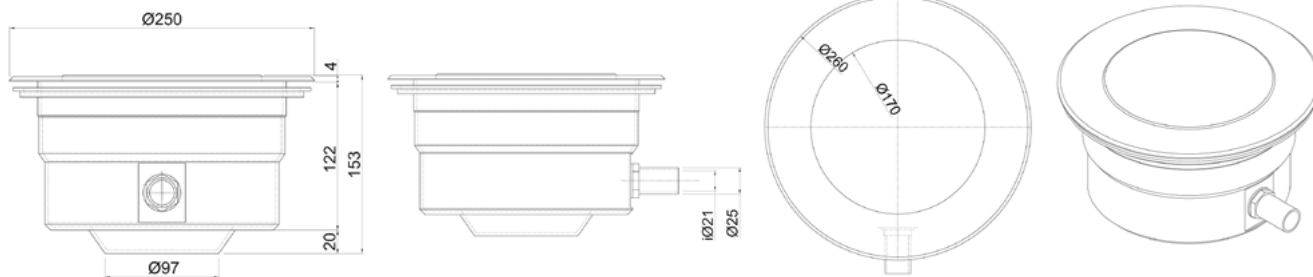

ΔΙΑΣΤΑΣΕΙΣ ΦΩΤΙΣΤΙΚΟΥ & ΓΡΑΜΜΙΚΟΣ ΣΧΕΔΙΑΣΜΟΣ
LIGHTING MEASUREMENTS & VECTOR DESIGN

Μετρήσεις φωτιστικού με ABS στρογγυλή φωλιά.
Light measurements with ABS round wall niche.

ΤΕΧΝΙΚΑ ΧΑΡΑΚΤΗΡΙΣΤΙΚΑ TECHNICAL DATA		ΜΟΝΟΧΡΩΜΟ MONOCHROME				ΠΟΛΥΧΡΩΜΟ MULTICOLOUR		
Σκυροδέμα Concrete	Ανοξ. κωνική S.S. conical	ULPD-2RM351-SCWW-S	ULPD-2R90-SCCW-S	ULPD-2R324-SCCW-S	ULPD-2R531-SCCW-S	ULPD-2R90-SCM-S	ULPD-2R324-SCM-S	ULPD-2R531-SCM-S
	Ανοξ. στρογγυλή S.S. round	ULPD-2RM351-SRWW-S	ULPD-2R90-SRCW-S	ULPD-2R324-SRCW-S	ULPD-2R531-SRCW-S	ULPD-2R90-SRM-S	ULPD-2R324-SRM-S	ULPD-2R531-SRM-S
	ABS στρογγυλή ABS round	ULPD-2RM351-PRWW-S	ULPD-2R90-PRCW-S	ULPD-2R324-PRCW-S	ULPD-2R531-PRCW-S	ULPD-2R90-PRM-S	ULPD-2R324-PRM-S	ULPD-2R531-PRM-S
Liner	ABS κωνική ABS conical	LPLD-2RM351-PCWW-S	LPLD-2R90-PCCW-S	LPLD-2R324-PCCW-S	LPLD-2R531-PCCW-S	LPLD-2R90-PCM-S	LPLD-2R324-PCM-S	LPLD-2R531-PCM-S
Χρώμα Colour		WW	CW	CW	CW	RGB	RGB	RGB
Αριθμός LED No. of LED		351	90	324	531	90	324	531
Kelvin		3000K	9000K	9000K	9000K	-	-	-
Lumen		2500lm	1350lm	2400lm	3500lm	800lm	1550lm	2200lm
Ισχύς κατανάλωσης Power consumption		25W	14W	23W	35W	13W	23W	33W
Τάση Voltage		12V-AC 50/60Hz	12V-AC 50/60Hz	12V-AC 50/60Hz	12V-AC 50/60Hz	12V-AC 50Hz	12V-AC 50Hz	12V-AC 50Hz
Τύπος/διάμετρος λάμπας Bulb type/diameter	Γωνία ακτινοβολίας Radiation angle	Διάρκεια ζωής Lifespan	Θερμοκρασία λειτουργίας Operating temperature	Καλώδιο H07RN-F Cable H07RN-F	Εγκατάσταση Installation			
Λάμπα ρητίνης Resin filled WW: 176mm / CW - RGB: 170mm	120°	> 25.000 hrs	max +40°C	4m 2x1mm²	Πισίνες σκυροδέματος/liner Concrete/liner pools