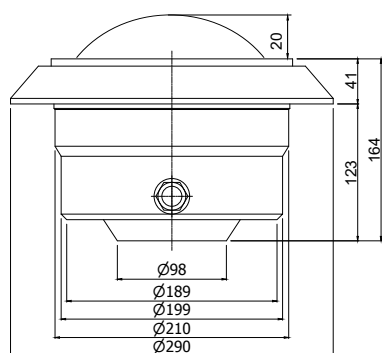

ΔΙΑΣΤΑΣΕΙΣ ΦΩΤΙΣΤΙΚΟΥ & ΓΡΑΜΜΙΚΟΣ ΣΧΕΔΙΑΣΜΟΣ

LIGHTING MEASUREMENTS & VECTOR DESIGN

ΤΕΧΝΙΚΑ ΧΑΡΑΚΤΗΡΙΣΤΙΚΑ TECHNICAL DATA		ΜΟΝΟΧΡΩΜΟ MONOCHROME					ΠΟΛΥΧΡΩΜΟ MULTICOLOUR
Σκυροδέμα Concrete	Προσαρμογή με clips Clips adjustment	ULPD-3PT135-PRWW-C	ULPD-3PT60-PRCW-C	ULPD-3PT135-PRCW-C	ULPD-3PT60-PRB-C	ULPD-3PT135-PRB-C	ULPD-3PT78-PRM-C
Liner	Προσαρμογή με clips Clips adjustment	LPLD-3PT135-PCWW-C	LPLD-3PT60-PCCW-C	LPLD-3PT135-PCCW-C	LPLD-3PT60-PCB-C	LPLD-3PT135-PCB-C	LPLD-3PT78-PCM-C
Χρώμα Colour		WW	CW	CW	Blue	Blue	RGB
Αριθμός LED No. of LED		135	60	135	60	135	78
Kelvin		3000K	6250K	6250K	-	-	-
Lumen		2100lm	1300lm	2430lm	400lm	640lm	650lm
Μήκος κύματος μπλε LED Blue LED wavelength		-	-	-	466nm	466nm	-
Ισχύς κατανάλωσης Power consumption		30W	15W	30W	15W	30W	15W
Τάση Voltage		12V-AC 50/60Hz	12V-AC 50/60Hz	12V-AC 50/60Hz	12V-AC 50/60Hz	12V-AC 50/60Hz	12V-AC 50/60Hz
Τύπος/διάμετρος λάμπας Bulb type/diameter	Γωνία ακτινοβολίας Radiation angle	Διάρκεια ζωής Lifespan	Θερμοκρασία λειτουργίας Operating temperature	Καλώδιο H07RN-F Cable H07RN-F	Εγκατάσταση Installation		
PAR56 LED / 178mm	45°	50.000 hrs	-20°C - +80°C	2,5m 2x1mm²	Πισίνες σκυροδέματος/liner Concrete/liner pools		

ΠΡΟΑΙΡΕΤΙΚΟΣ ΕΞΟΠΛΙΣΜΟΣ

OPTIONAL EQUIPMENT

Μετατρέψτε το πλαστικό φωτιστικό σας σε φωτιστικό με ανοξείδωτο φινιρίσμα προσθέτοντας μια ανοξείδωτη πρόσοψη (FFW-S00).

Add a stainless steel front face (FFW-S00) to turn your plastic light to a light with s.s. finish.

Πίνακας ελέγχου με τηλεχειριστήριο για την εναλλαγή του φωτισμού σε φώτα RGB (RCP-1500).

Control panel with remote control for adjusting RGB light illumination (RCP-1500).