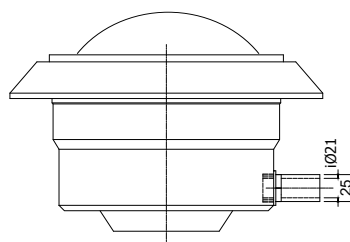

ΔΙΑΣΤΑΣΕΙΣ ΦΩΤΙΣΤΙΚΟΥ & ΓΡΑΜΜΙΚΟΣ ΣΧΕΔΙΑΣΜΟΣ

LIGHTING MEASUREMENTS & VECTOR DESIGN

ΤΕΧΝΙΚΑ ΧΑΡΑΚΤΗΡΙΣΤΙΚΑ TECHNICAL DATA		ΜΟΝΟΧΡΩΜΟ MONOCHROME					ΠΟΛΥΧΡΩΜΟ MULTICOLOUR
Σκυροδέμα Concrete	Προσαρμογή με clips Clips adjustment	ULPD-3PT135-PRWW-C	ULPD-3PT60-PRCW-C	ULPD-3PT135-PRCW-C	ULPD-3PT60-PRB-C	ULPD-3PT135-PRB-C	ULPD-3PT78-PRM-C
Liner	Προσαρμογή με clips Clips adjustment	LPLD-3PT135-PCWW-C	LPLD-3PT60-PCCW-C	LPLD-3PT135-PCCW-C	LPLD-3PT60-PCB-C	LPLD-3PT135-PCB-C	LPLD-3PT78-PCM-C
Χρώμα Colour		WW	CW	CW	Blue	Blue	RGB
Αριθμός LED No. of LED		135	60	135	60	135	78
Kelvin		3000K	6250K	6250K	-	-	-
Lumen		2100lm	1300lm	2430lm	400lm	640lm	650lm
Μήκος κύματος μπλε LED Blue LED wavelength		-	-	-	466nm	466nm	-
Ισχύς κατανάλωσης Power consumption		30W	15W	30W	15W	30W	15W
Τάση Voltage		12V-AC 50/60Hz	12V-AC 50/60Hz	12V-AC 50/60Hz	12V-AC 50/60Hz	12V-AC 50/60Hz	12V-AC 50/60Hz
Τύπος/διάμετρος λάμπας Bulb type/diameter	Γωνία ακτινοβολίας Radiation angle	Διάρκεια ζωής Lifespan	Θερμοκρασία λειτουργίας Operating temperature	Καλώδιο H07RN-F Cable H07RN-F	Εγκατάσταση Installation		
PAR56 LED / 178mm	45°	50.000 hrs	-20°C - +80°C	2,5m 2x1mm²	Πισίνες σκυροδέματος/liner Concrete/liner pools		

ΠΡΟΑΙΡΕΤΙΚΟΣ ΕΞΟΠΛΙΣΜΟΣ

OPTIONAL EQUIPMENT

Μετατρέψτε το πλαστικό φωτιστικό σας σε φωτιστικό με ανοξείδωτο φινιρίσμα προσθέτοντας μια ανοξείδωτη πρόσοψη (FFW-S00).

Add a stainless steel front face (FFW-S00) to turn your plastic light to a light with s.s. finish.

Πίνακας ελέγχου με τηλεχειριστήριο για την εναλλαγή του φωτισμού σε φώτα RGB (RCP-1500).

Control panel with remote control for adjusting RGB light illumination (RCP-1500).