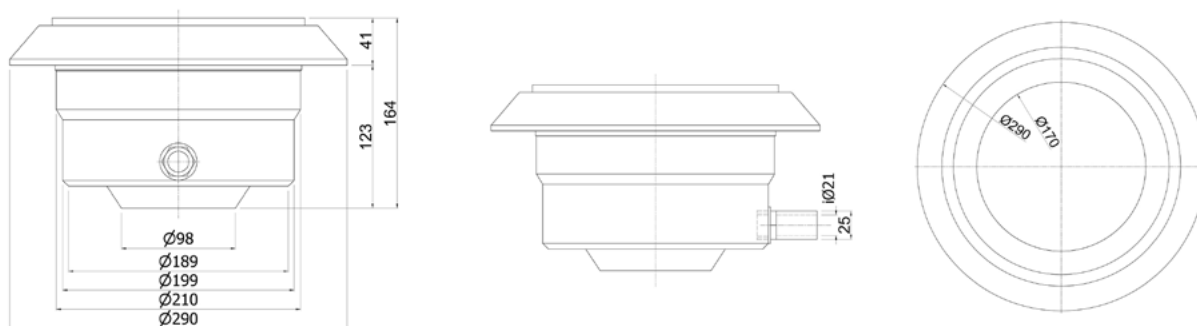

It features excellent resistance to UV radiation and chemicals, while allowing bulb replacement without the need to lower the water level.

- ▶ 16 illumination program modes for RGB.
- ▶ IP rating: IP68 up to 2m depth.
- ▶ 4m of H07RN-F, cable size 2x1mm².
- ▶ 1m of flexible conduit hose.
- ▶ Niche with 2 inserts in liner version.
- ▶ Underwater installation.
- ▶ Installation position: wall.
- ▶ UV protection, corrosion proof & chemical resistance.
- ▶ Re-bulbing without lowering the water level.
- ▶ Side cable outlet.

↔ ΔΙΑΣΤΑΣΕΙΣ ΦΩΤΙΣΤΙΚΟΥ & ΓΡΑΜΜΙΚΟΣ ΣΧΕΔΙΑΣΜΟΣ
LIGHTING MEASUREMENTS & VECTOR DESIGN

ΤΕΧΝΙΚΑ ΧΑΡΑΚΤΗΡΙΣΤΙΚΑ TECHNICAL DATA		ΜΟΝΟΧΡΩΜΟ MONOCHROME				ΠΟΛΥΧΡΩΜΟ MULTICOLOUR		
Σκυροδέμα Concrete	Προσαρμογή με clips Clips adjustment	ULPD-3RM351-PRWW-C	ULPD-3R90-PRCW-C	ULPD-3R324-PRCW-C	ULPD-3R531-PRCW-C	ULPD-3R90-PRM-C	ULPD-3R324-PRM-C	ULPD-3R531-PRM-C
Liner	Προσαρμογή με clips Clips adjustment	LPLD-3RM351-PCWW-C	LPLD-3R90-PCCW-C	LPLD-3R324-PCCW-C	LPLD-3R531-PCCW-C	LPLD-3R90-PCM-C	LPLD-3R324-PCM-C	LPLD-3R531-PCM-C
Χρώμα Colour		WW	CW	CW	CW	RGB	RGB	RGB
Αριθμός LED No. of LED		351	90	324	531	90	324	531
Kelvin		3000K	9000K	9000K	9000K	-	-	-
Lumen		2500lm	1350lm	2400lm	3500lm	800lm	1550lm	2200lm
Ισχύς κατανάλωσης Power consumption		25W	14W	23W	35W	13W	23W	33W
Τάση Voltage		12V-AC 50/60Hz	12V-AC 50/60Hz	12V-AC 50/60Hz	12V-AC 50/60Hz	12V-AC 50Hz	12V-AC 50Hz	12V-AC 50Hz
Τύπος/διάμετρος λάμπας Bulb type/diameter	Γωνία ακτινοβολίας Radiation angle	Διάρκεια ζωής Lifespan	Θερμοκρασία λειτουργίας Operating temperature	Καλώδιο H07RN-F Cable H07RN-F	Εγκατάσταση Installation			
Λάμπα ρητίνης Resin filled WW: 176mm / CW – RGB: 170mm	120°	> 25.000 hrs	max +40°C	4m 2x1mm ²	Πισίνες σκυροδέματος/liner Concrete/liner pools			