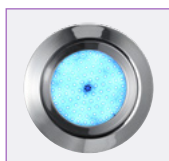

+ ΠΡΟΑΙΡΕΤΙΚΟΣ ΕΞΟΠΛΙΣΜΟΣ
OPTIONAL EQUIPMENT

Μετατρέψτε το πλαστικό φωτιστικό σας σε φωτιστικό με ανοξείδωτο φινιρίσμα προσθέτοντας μια ανοξείδωτη πρόσοψη (FFW-S00).

Add a stainless steel front face (FFW-S00) to turn your plastic light to a light with s.s. finish.