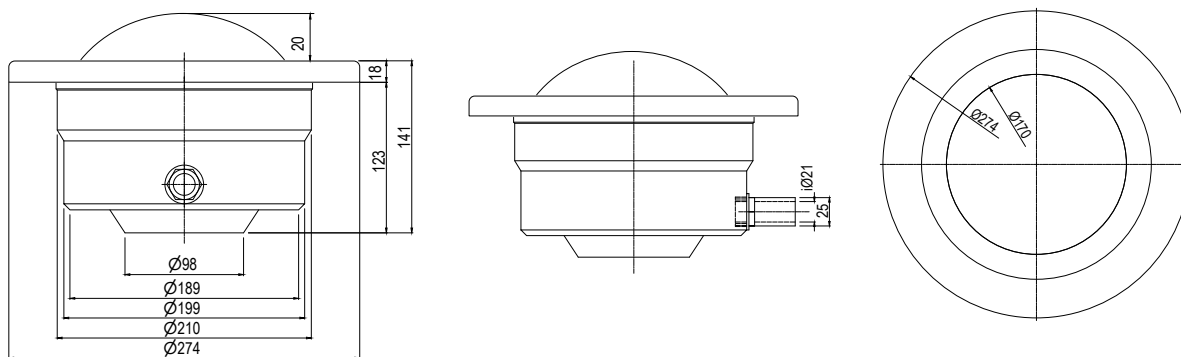

ΔΙΑΣΤΑΣΕΙΣ ΦΩΤΙΣΤΙΚΟΥ & ΓΡΑΜΜΙΚΟΣ ΣΧΕΔΙΑΣΜΟΣ
LIGHTING MEASUREMENTS & VECTOR DESIGN

ΤΕΧΝΙΚΑ ΧΑΡΑΚΤΗΡΙΣΤΙΚΑ TECHNICAL DATA		ΜΟΝΟΧΡΩΜΟ MONOCHROME					ΠΟΛΥΧΡΩΜΟ MULTICOLOUR
Σκυροδέμα Concrete	Προσαρμογή με clips Clips adjustment	ULPD-4PT135-PRWW-C	ULPD-4PT60-PRCW-C	ULPD-4PT135-PRCW-C	ULPD-4PT60-PRB-C	ULPD-4PT135-PRB-C	ULPD-4PT78-PRM-C
	Προσαρμογή με βίδες Screw adjustment	ULPD-4PT135-PRWW-S	ULPD-4PT60-PRCW-S	ULPD-4PT135-PRCW-S	ULPD-4PT60-PRB-S	ULPD-4PT135-PRB-S	ULPD-4PT78-PRM-S
Liner	Προσαρμογή με clips Clips adjustment	LPLD-4PT135-PCWW-C	LPLD-4PT60-PCCW-C	LPLD-4PT135-PCCW-C	LPLD-4PT60-PCB-C	LPLD-4PT135-PCB-C	LPLD-4PT78-PCM-C
	Προσαρμογή με βίδες Screw adjustment	LPLD-4PT135-PCWW-S	LPLD-4PT60-PCCW-S	LPLD-4PT135-PCCW-S	LPLD-4PT60-PCB-S	LPLD-4PT135-PCB-S	LPLD-4PT78-PCM-S
Χρώμα Colour		WW	CW	CW	Blue	Blue	RGB
Αριθμός LED No. of LED		135	60	135	60	135	78
Kelvin		3000K	6250K	6250K	-	-	-
Lumen		2100lm	1300lm	2430lm	400lm	640lm	650lm
Μήκος κύματος μπλε LED Blue LED wavelength		-	-	-	466nm	466nm	-
Ισχύς κατανάλωσης Power consumption		30W	15W	30W	15W	30W	15W
Τάση Voltage		12V-AC 50/60Hz	12V-AC 50/60Hz	12V-AC 50/60Hz	12V-AC 50/60Hz	12V-AC 50/60Hz	12V-AC 50/60Hz
Τύπος/διάμετρος λάμπας Bulb type/diameter	Γωνία ακτινοβολίας Radiation angle	Διάρκεια ζωής Lifespan	Θερμοκρασία λειτουργίας Operating temperature	Καλώδιο H07RN-F Cable H07RN-F	Εγκατάσταση Installation		
PAR56 LED / 178mm	45°	50.000 hrs	-20°C – +80°C	2,5m 2×1mm²	Πισίνες σκυροδέματος/liner Concrete/liner pools		

ΠΡΟΑΙΡΕΤΙΚΟΣ ΕΞΟΠΛΙΣΜΟΣ
OPTIONAL EQUIPMENT

Δυνατότητα επιλογής φωλιάς με 18 μπρούτζινα παρεμβύσματα στην liner εκδοχή, για προσαρμογή με βίδες.

Option for a niche with 18 brass inserts in the liner version, suitable for screw adjustment.

Πίνακας ελέγχου με τηλεχειριστήριο για την εναλλαγή του φωτισμού σε φώτα RGB (RCP-1500).

Control panel with remote control for adjusting RGB light illumination (RCP-1500).