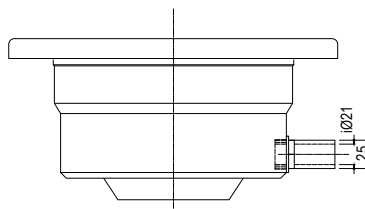

ΔΙΑΣΤΑΣΕΙΣ ΦΩΤΙΣΤΙΚΟΥ & ΓΡΑΜΜΙΚΟΣ ΣΧΕΔΙΑΣΜΟΣ
LIGHTING MEASUREMENTS & VECTOR DESIGN

ΤΕΧΝΙΚΑ ΧΑΡΑΚΤΗΡΙΣΤΙΚΑ TECHNICAL DATA		ΜΟΝΟΧΡΩΜΟ MONOCHROME				ΠΟΛΥΧΡΩΜΟ MULTICOLOUR		
Σκυροδέμα Concrete	Προσαρμογή με clips Clips adjustment	ULPD-4RM351-PRWW-C	ULPD-4R90-PRCW-C	ULPD-4R324-PRCW-C	ULPD-4R531-PRCW-C	ULPD-4R90-PRM-C	ULPD-4R324-PRM-C	ULPD-4R531-PRM-C
	Προσαρμογή με βίδες Screw adjustment	ULPLD-4RM351-PRWW-S	ULPLD-4R90-PRCW-S	ULPLD-4R324-PRCW-S	ULPLD-4R531-PRCW-S	ULPLD-4R90-PRM-S	ULPLD-4R324-PRM-S	ULPLD-4R531-PRM-S
Liner	Προσαρμογή με clips Clips adjustment	LPLD-4RM351-PCWW-C	LPLD-4R90-PCCW-C	LPLD-4R324-PCCW-C	LPLD-4R531-PCCW-C	LPLD-4R90-PCM-C	LPLD-4R324-PCM-C	LPLD-4R531-PCM-C
	Προσαρμογή με βίδες Screw adjustment	LPLD-4RM351-PCWW-S	LPLD-4R90-PCCW-S	LPLD-4R324-PCCW-S	LPLD-4R531-PCCW-S	LPLD-4R90-PCM-S	LPLD-4R324-PCM-S	LPLD-4R531-PCM-S
Χρώμα Colour		WW	CW	CW	CW	RGB	RGB	RGB
Αριθμός LED No. of LED		351	90	324	531	90	324	531
Kelvin		3000K	9000K	9000K	9000K	-	-	-
Lumen		2500lm	1350lm	2400lm	3500lm	800lm	1550lm	2200lm
Ισχύς κατανάλωσης Power consumption		25W	14W	23W	35W	13W	23W	33W
Τάση Voltage		12V-AC 50/60Hz	12V-AC 50/60Hz	12V-AC 50/60Hz	12V-AC 50/60Hz	12V-AC 50Hz	12V-AC 50Hz	12V-AC 50Hz
Τύπος/διάμετρος λάμπας Bulb type/diameter	Γωνία ακτινοβολίας Radiation angle	Διάρκεια ζωής Lifespan	Θερμοκρασία λειτουργίας Operating temperature	Καλώδιο H07RN-F Cable H07RN-F	Εγκατάσταση Installation			
Λάμπα ρητίνης Resin filled WW: 176mm / CW - RGB: 170mm	120°	> 25.000 hrs	max +40°C	4m 2x1mm²	Πισίνες σκυροδέματος/liner Concrete/liner pools