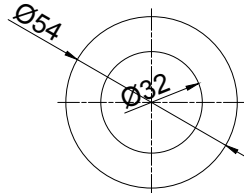

ΔΙΑΣΤΑΣΕΙΣ ΦΩΤΙΣΤΙΚΟΥ & ΓΡΑΜΜΙΚΟΣ ΣΧΕΔΙΑΣΜΟΣ
LIGHTING MEASUREMENTS & VECTOR DESIGN

ΤΕΧΝΙΚΑ ΧΑΡΑΚΤΗΡΙΣΤΙΚΑ TECHNICAL DATA		ΜΟΝΟΧΡΩΜΟ MONOCHROME	
Μοντέλο Model	1" βιδωτό 1" male thread	ULS-3H20-01WW	ULS-3H35-01WW
Χρώμα Colour		● WW	● WW
Kelvin		3000K	3000K
Lumen		700lm	1500lm
Ισχύς κατανάλωσης Power consumption		20W	35W
Τάση Voltage		12V-DC 50/60Hz	12V-DC 50/60Hz
Τύπος λάμπας Bulb type	Γωνία ακτινοβολίας Radiation angle	Καλώδιο H07RN-F Cable H07RN-F	Εγκατάσταση Installation
MR16 αλογόνου MR16 halogen	36°	1,65m 2x1mm²	Πισίνες/spa σκυροδέματος/πολυεστερικές Concrete/polyester pools/spa

Για την τοποθέτηση σε πολυεστερική πισίνα, παρακαλώ ρωτήστε μας.
For the installation on a polyester pool, please inquire.