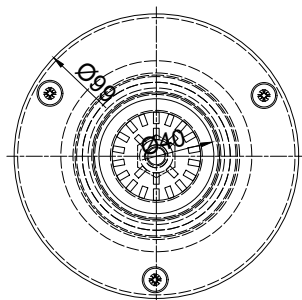

ΔΙΑΣΤΑΣΕΙΣ
DIMENSIONS

Ø 99mm

ΠΑΧΟΣ ΠΡΟΣΩΠΟΥ
FACEPLATE THICKNESS

20mm

ΣΥΝΔΕΣΗ
CONNECTION

- 2" βιδωτό
- 63mm κουμπωτό
- 2" male thread
- 63mm push mounting

ΠΕΡΙΓΡΑΦΗ

Μπρούντζινο επιχρωμιωμένο φωτιστικό πισίνας ή spa με glossy φινιρίσμα και ιδανικό μέγεθος που καλύπτει κάθε ανάγκη.

DESCRIPTION

Chrome-plated bronze pool or spa light with a glossy finish and a compact size that meets a wide range of installation needs.

Equipped with an MR16-type LED bulb, this fixture stands out for its small dimensions, allowing for versatile applications.

This elegant light is designed in 2" male thread for screw mounting installation or in 63mm for push mounting installation. For installations on polyester pools the light fixture is supplied with a 2" male thread and a plastic nut.

- ▶ IP rating: IP68.
- ▶ 1.65m of H07RN-F, cable size 2x1mm².
- ▶ Underwater installation.
- ▶ Installation position: wall.

ΔΙΑΣΤΑΣΕΙΣ ΦΩΤΙΣΤΙΚΟΥ & ΓΡΑΜΜΙΚΟΣ ΣΧΕΔΙΑΣΜΟΣ

LIGHTING MEASUREMENTS & VECTOR DESIGN