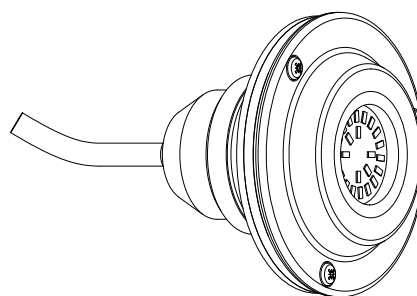

DESCRIPTION

Chrome-plated bronze pool or spa light with a glossy finish and a compact size that meets a wide range of installation needs.

Equipped with an MR16-type LED bulb, this fixture stands out for its small dimensions, allowing for versatile applications.

Ideal for underwater installation in small pools as a primary light source, it can also be used in larger pools as supplementary lighting or placed on steps to create an impressively illuminated atmosphere.

This elegant light is designed in 2" male thread for screw mounting installation or in 63mm for push mounting installation. For installations on polyester pools the light fixture is supplied with a 2" male thread and a plastic nut.

- ▶ IP rating: IP68.
- ▶ 1.65m of H07RN-F, cable size 2x1mm².
- ▶ Underwater installation.
- ▶ Installation position: wall.

ΔΙΑΣΤΑΣΕΙΣ ΦΩΤΙΣΤΙΚΟΥ & ΓΡΑΜΜΙΚΟΣ ΣΧΕΔΙΑΣΜΟΣ

LIGHTING MEASUREMENTS & VECTOR DESIGN