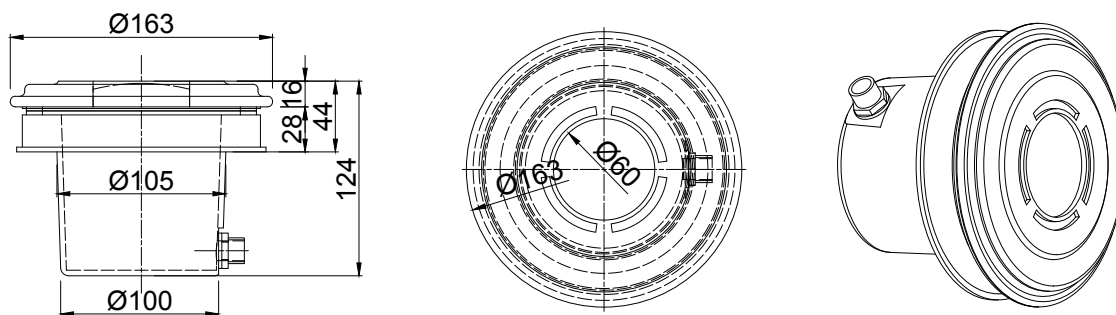

↔ ΔΙΑΣΤΑΣΕΙΣ ΦΩΤΙΣΤΙΚΟΥ & ΓΡΑΜΜΙΚΟΣ ΣΧΕΔΙΑΣΜΟΣ
LIGHTING MEASUREMENTS & VECTOR DESIGN

ΤΕΧΝΙΚΑ ΧΑΡΑΚΤΗΡΙΣΤΙΚΑ TECHNICAL DATA		ΜΟΝΟΧΡΩΜΟ MONOCHROME		ΠΟΛΥΧΡΩΜΟ MULTICOLOUR	
Μοντέλο Model	πισίνες/spa σκυροδέματος concrete pools/spa	ULSD-4RA36-PFWW	ULSD-4RA36-PFDW	ULSD-4RA36-PFM	
	liner πισίνες/spa liner pools/spa	LLSD-4RA36-PFWW	LLSD-4RA36-PFDW	LLSD-4RA36-PFM	
Χρώμα Colour		WW	DW	RGB	
Αριθμός LED No. of LED		36	36	36	
Kelvin		3500K	7700K	-	
Lumen		800lm	800lm	650lm	
Ισχύς κατανάλωσης Power consumption		8,5W	8,5W	10W	
Τάση Voltage		12V-AC 50/60Hz	12V-AC 50/60Hz	12V-AC 50/60Hz	
Τύπος/διάμετρος λάμπας Bulb type/diameter	Γωνία ακτινοβολίας Radiation angle	Διάρκεια ζωής Lifespan	Θερμοκρασία λειτουργίας Operating temperature	Καλώδιο H07RN-F Cable H07RN-F	Εγκατάσταση Installation
Λάμπα ρητίνης / 50mm Resin filled / 50mm	116°	> 50.000 hrs	max +40°C	2m 2x1.5mm²	Πισίνες/spa σκυροδέματος/liner Concrete/liner pools/spa