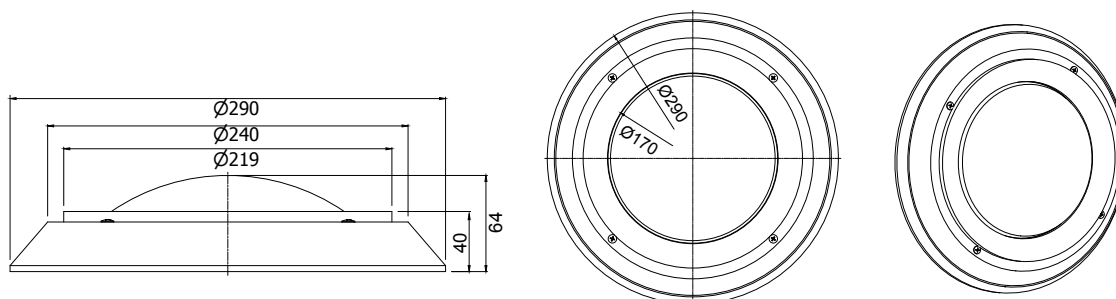

ΔΙΑΣΤΑΣΕΙΣ ΦΩΤΙΣΤΙΚΟΥ & ΓΡΑΜΜΙΚΟΣ ΣΧΕΔΙΑΣΜΟΣ
LIGHTING MEASUREMENTS & VECTOR DESIGN

ΤΕΧΝΙΚΑ ΧΑΡΑΚΤΗΡΙΣΤΙΚΑ TECHNICAL DATA		ΜΟΝΟΧΡΩΜΟ MONOCHROME				
Μοντέλο Model	Πλαστικός δακτύλιος Fixing ring	WPLD-1A216-PRWW	WPLD-1A324-PRWW	WPLD-1A216-PRCW	WPLD-1A324-PRCW	WPLD-1A216-PRB
	Πλάκα στήριξης S.S. fixing plate	WPLD-1A216-SPWW	WPLD-1A324-SPWW	WPLD-1A216-SPCW	WPLD-1A324-SPCW	WPLD-1A216-SPB
Χρώμα Colour		WW	WW	CW	CW	Blue
Αριθμός LED No. of LED		216	324	216	324	216
Kelvin		3000K	3000K	6000K	6000K	-
Lumen		900-1000lm	1400-1500lm	900-1000lm	1400-1500lm	900-1000lm
Ισχύς κατανάλωσης Power consumption		17W	25W	17W	25W	17W
Τάση Voltage		12V-AC 50/60Hz	12V-AC 50/60Hz	12V-AC 50/60Hz	12V-AC 50/60Hz	12V-AC 50/60Hz
Τύπος/διάμετρος λάμπας Bulb type/diameter	Γωνία ακτινοβολίας Radiation angle	Θερμοκρασία λειτουργίας Operating temperature	Καλώδιο H07RN-F Cable H07RN-F	Εγκατάσταση Installation		
Ανοιχτού τύπου πλακέτα / 155mm Open type LED board / 155mm	115°-130°	max +70°C	2,5m 2×1mm²	Πισίνες σκυροδέματος Concrete pools