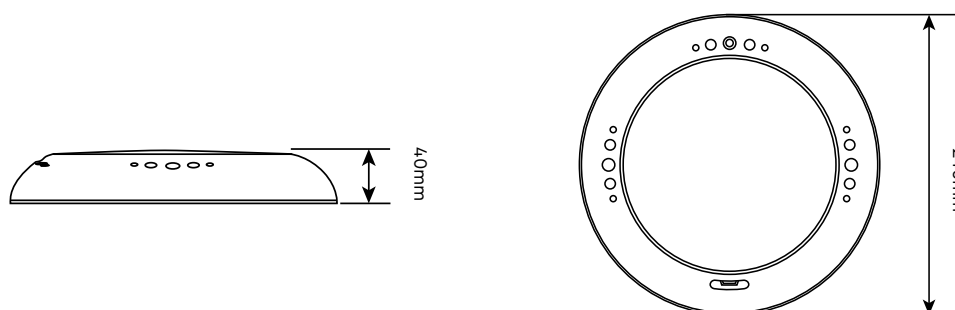

ΔΙΑΣΤΑΣΕΙΣ ΦΩΤΙΣΤΙΚΟΥ & ΓΡΑΜΜΙΚΟΣ ΣΧΕΔΙΑΣΜΟΣ

LIGHTING MEASUREMENTS & VECTOR DESIGN

ΤΕΧΝΙΚΑ ΧΑΡΑΚΤΗΡΙΣΤΙΚΑ TECHNICAL DATA	ΜΟΝΟΧΡΩΜΟ MONOCHROME				ΠΟΛΥΧΡΩΜΟ MULTICOLOUR
Μοντέλο Model	WPLD-4R351-PBWW	WPLD-4R252-PBDW	WPLD-4R351-PBCW	WPLD-4R351-PBB	WPLD-4R351-PBM
Χρώμα Colour	WW	DW	CW	Blue	RGB
Αριθμός LED No. of LED	351	252	351	351	351
Kelvin	3000K	4500K	6400K	-	-
Lumen	2500lm	2050lm	2750lm	1250lm	1370lm
Ισχύς κατανάλωσης Power consumption	25W	18W	25W	25W	25W
Τάση Voltage	12V-AC 50/60Hz	12V-AC 50/60Hz	12V-AC 50/60Hz	12V-AC 50/60Hz	12V-AC 50/60Hz
Τύπος/διάμετρος λάμπας Bulb type/diameter	Γωνία ακτινοβολίας Radiation angle	Διάρκεια ζωής Lifespan	Θερμοκρασία λειτουργίας Operating temperature	Καλώδιο H07RN-F Cable H07RN-F	Εγκατάσταση Installation
Λάμπα ρητίνης / 176mm Resin filled / 176mm	120°	50.000 hrs	max +40°C	2m 2x1mm²	Πισίνες σκυροδέματος / Liner / Fiberglass Concrete / Liner / Fiberglass pools

ΠΡΟΑΙΡΕΤΙΚΟΣ ΕΞΟΠΛΙΣΜΟΣ

OPTIONAL EQUIPMENT

Πλαστικό εξάρτημα για πισίνες Liner (PFR-4R4).
Bracket for Liner pools (PFR-4R4).

Πλαστικό εξάρτημα για πολυεστερικές πισίνες (PFR-4R2).
Bracket for polyester pools (PFR-4R2).

Αδιάβροχη σύνδεση καλωδίου (GL-001).
Waterproof cable gland (GL-001).

Εάν η σύνδεση του καλωδίου γίνει υποβρύχια, το εξάρτημα σύνδεσης πρέπει να είναι αδιάβροχο (χρησιμοποιήστε αδιάβροχη σύνδεση καλωδίου ή γεμίστε με εποξειδική κόλλα).

For underwater connections, the cable must be fully waterproofed using a cable gland or epoxy. Failure to do so may allow water to enter the lamp through the wires.