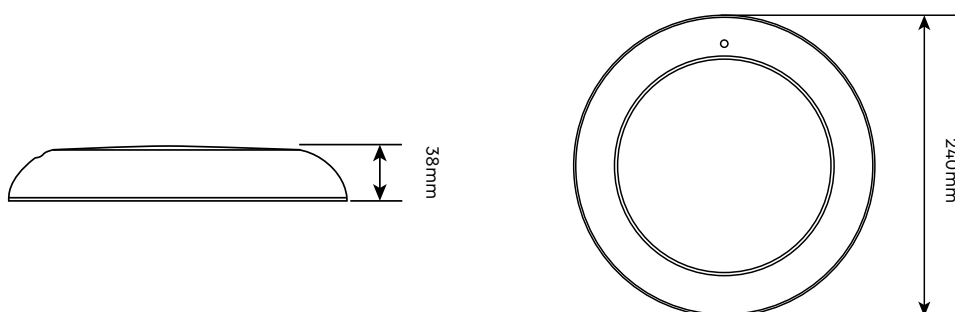

ΔΙΑΣΤΑΣΕΙΣ ΦΩΤΙΣΤΙΚΟΥ & ΓΡΑΜΜΙΚΟΣ ΣΧΕΔΙΑΣΜΟΣ

LIGHTING MEASUREMENTS & VECTOR DESIGN

ΤΕΧΝΙΚΑ ΧΑΡΑΚΤΗΡΙΣΤΙΚΑ TECHNICAL DATA	ΜΟΝΟΧΡΩΜΟ MONOCHROME			ΠΟΛΥΧΡΩΜΟ MULTICOLOUR	
Μοντέλο Model	WPLD-5R351-SBWW	WPLD-5R351-SBCW	WPLD-5R351-SBB	WPLD-5R351-SBM	
Χρώμα Colour	WW	CW	Blue	RGB	
Αριθμός LED No. of LED	351	351	351	351	
Kelvin	3000K	6400K	-	-	
Lumen	2500lm	2750lm	1250lm	1370lm	
Ισχύς κατανάλωσης Power consumption	25W	25W	25W	25W	
Τάση Voltage	12V-AC 50/60Hz	12V-AC 50/60Hz	12V-AC 50/60Hz	12V-AC 50/60Hz	
Τύπος/διάμετρος λάμπας Bulb type/diameter	Γωνία ακτινοβολίας Radiation angle	Διάρκεια ζωής Lifespan	Θερμοκρασία λειτουργίας Operating temperature	Καλώδιο H07RN-F Cable H07RN-F	Εγκατάσταση Installation
Λάμπα ρητίνης / 176mm Resin filled / 176mm	120°	50.000 hrs	max +40°C	2m 2x1mm²	Πισίνες σκυροδέματος Concrete pools

ΠΡΟΑΙΡΕΤΙΚΟΣ ΕΞΟΠΛΙΣΜΟΣ

OPTIONAL EQUIPMENT

Waterproof cable gland (GL-001).

Εάν η σύνδεση του καλωδίου γίνει υποβρύχια, το εξάρτημα σύνδεσης πρέπει να είναι αδιάβροχο (χρησιμοποιήστε αδιάβροχη σύνδεση καλωδίου ή γεμίστε με εποξειδική κόλλα).

For underwater connections, the cable must be fully waterproofed using a cable gland or epoxy. Failure to do so may allow water to enter the lamp through the wires.